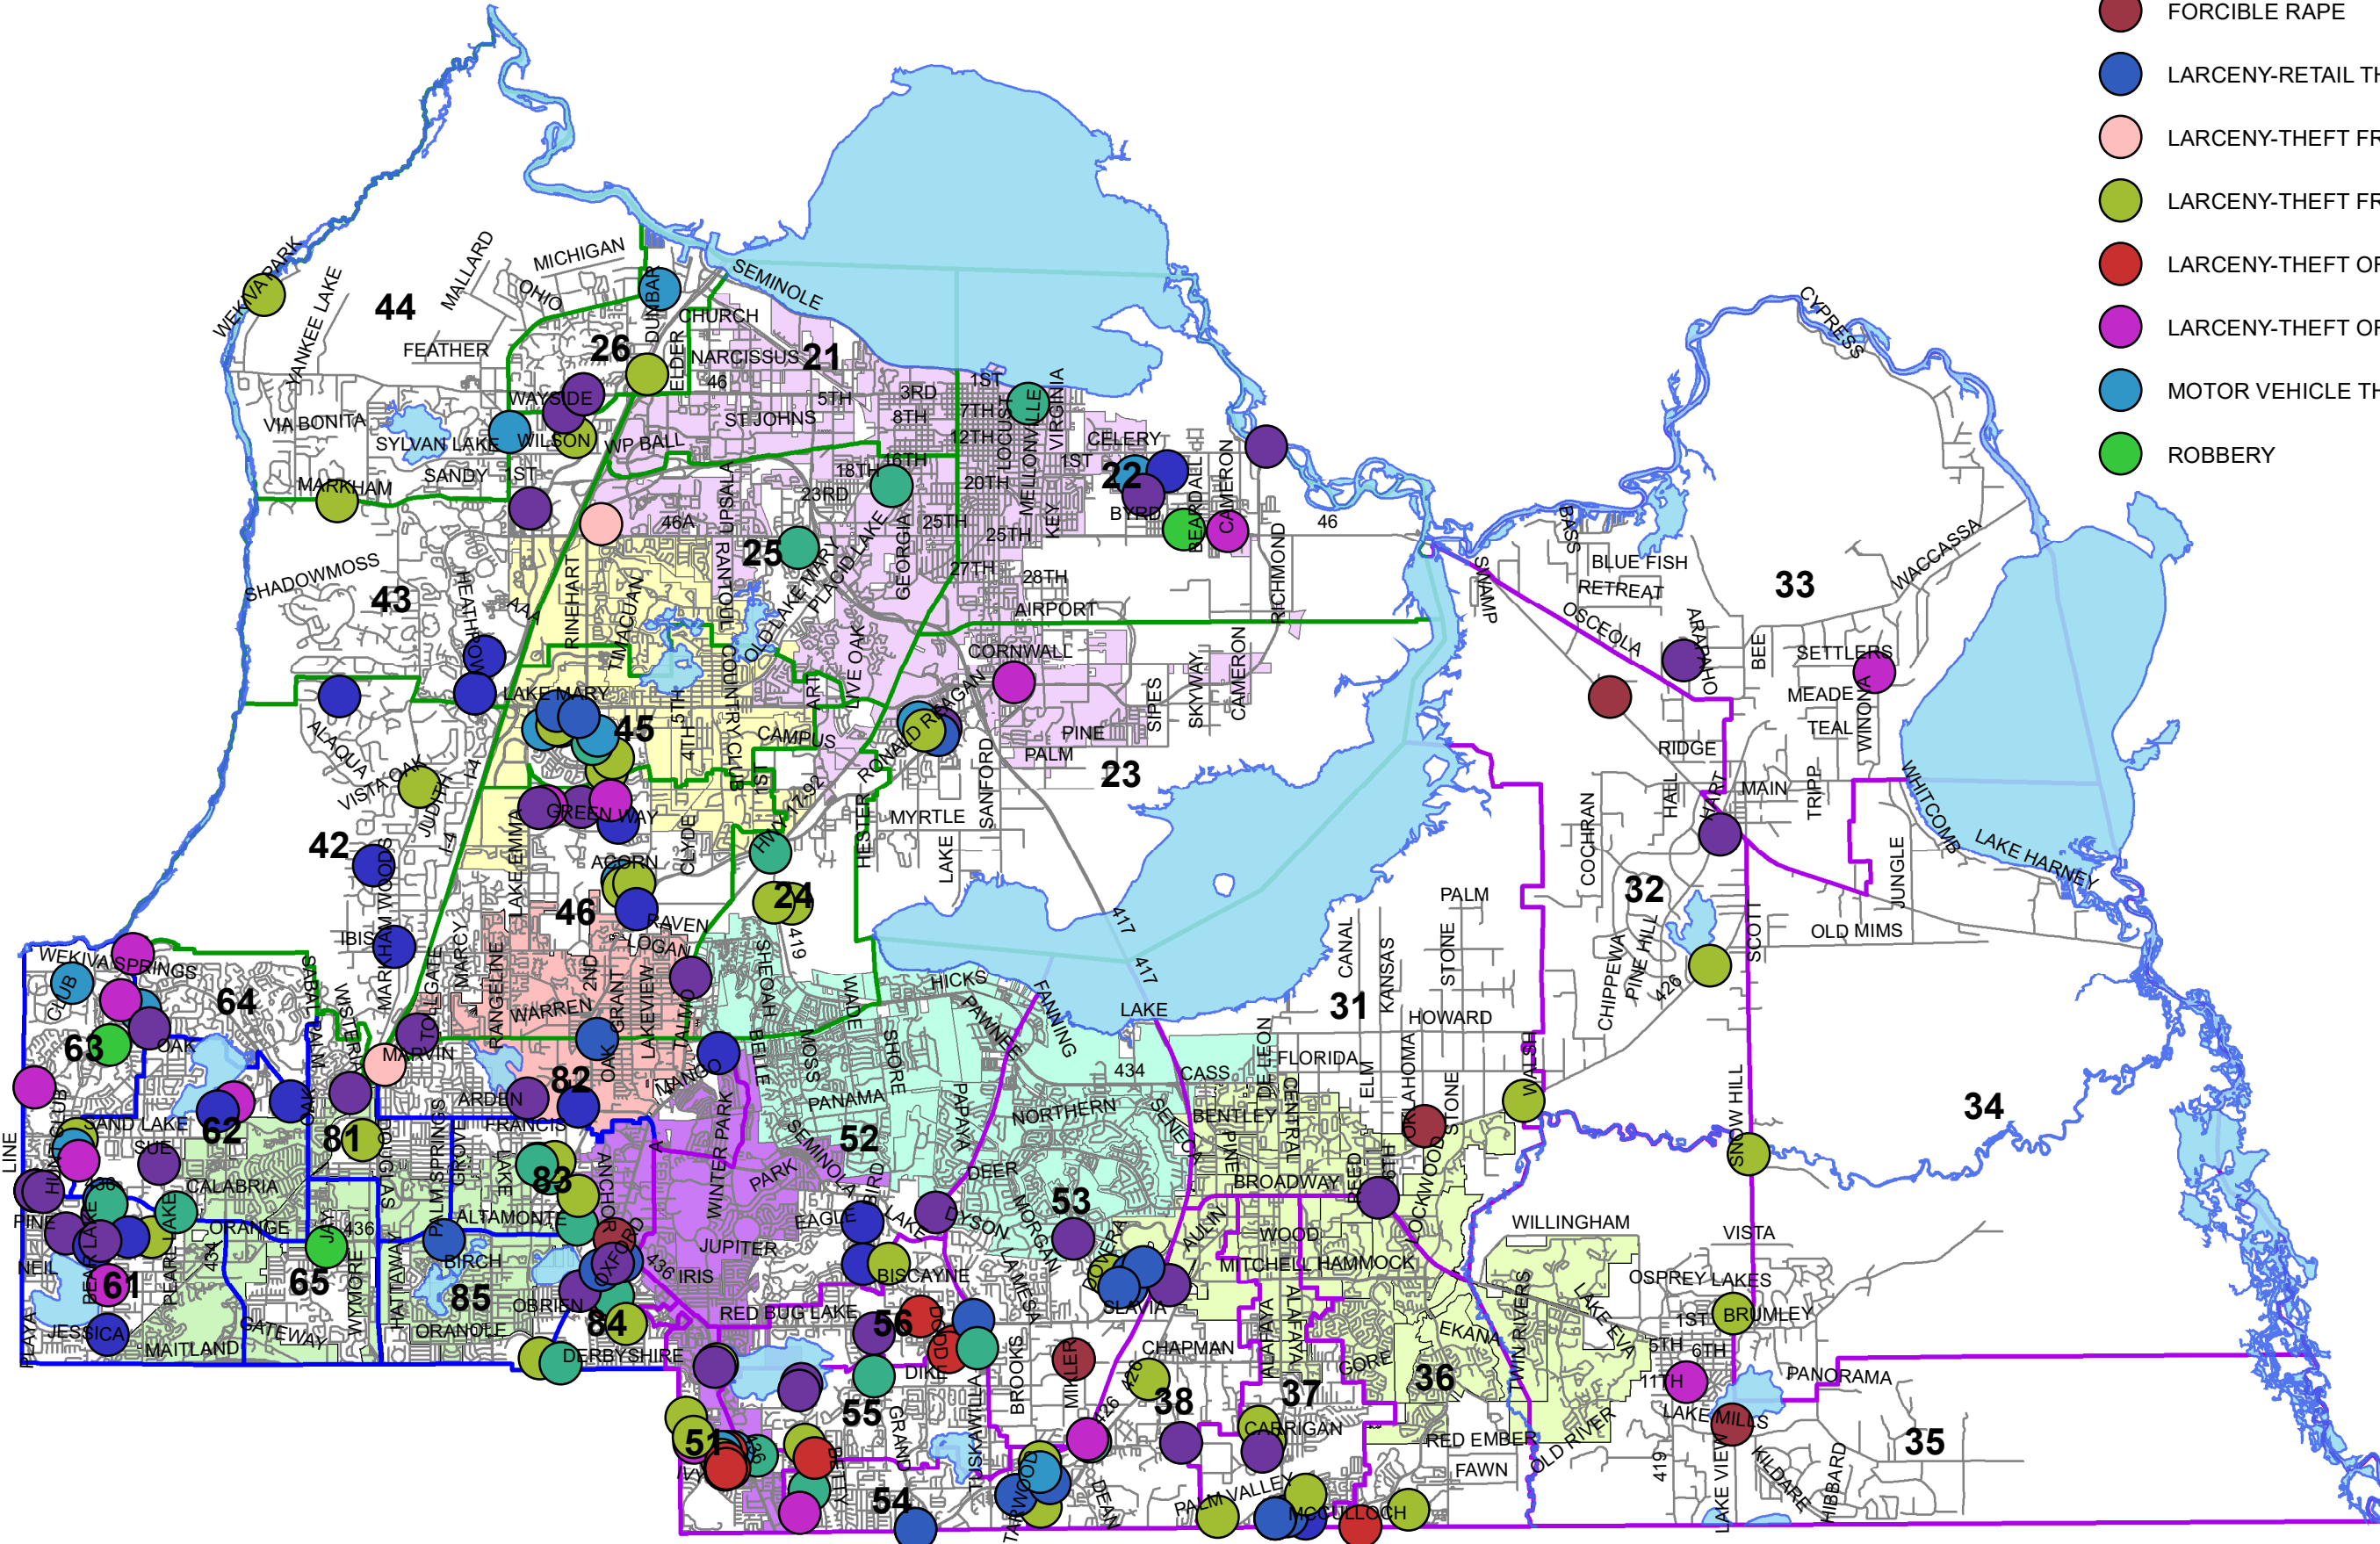

PART I CRIMES

05/01/20 - 05/31/20

- AGGRAVATED ASSAULT
- ALL OTHER LARCENY
- BURGLARY
- FORCIBLE RAPE
- LARCENY-RETAIL THEFT/SHOPLIFTING
- LARCENY-THEFT FROM BUILDING
- LARCENY-THEFT FROM MOTOR VEHICLE/NO PARTS
- LARCENY-THEFT OF BICYCLES
- LARCENY-THEFT OF MOTOR VEHICLE PARTS/ACCESSORIES
- MOTOR VEHICLE THEFT
- ROBBERY

This map does not include incidents for which addresses could not be verified or geocoded.