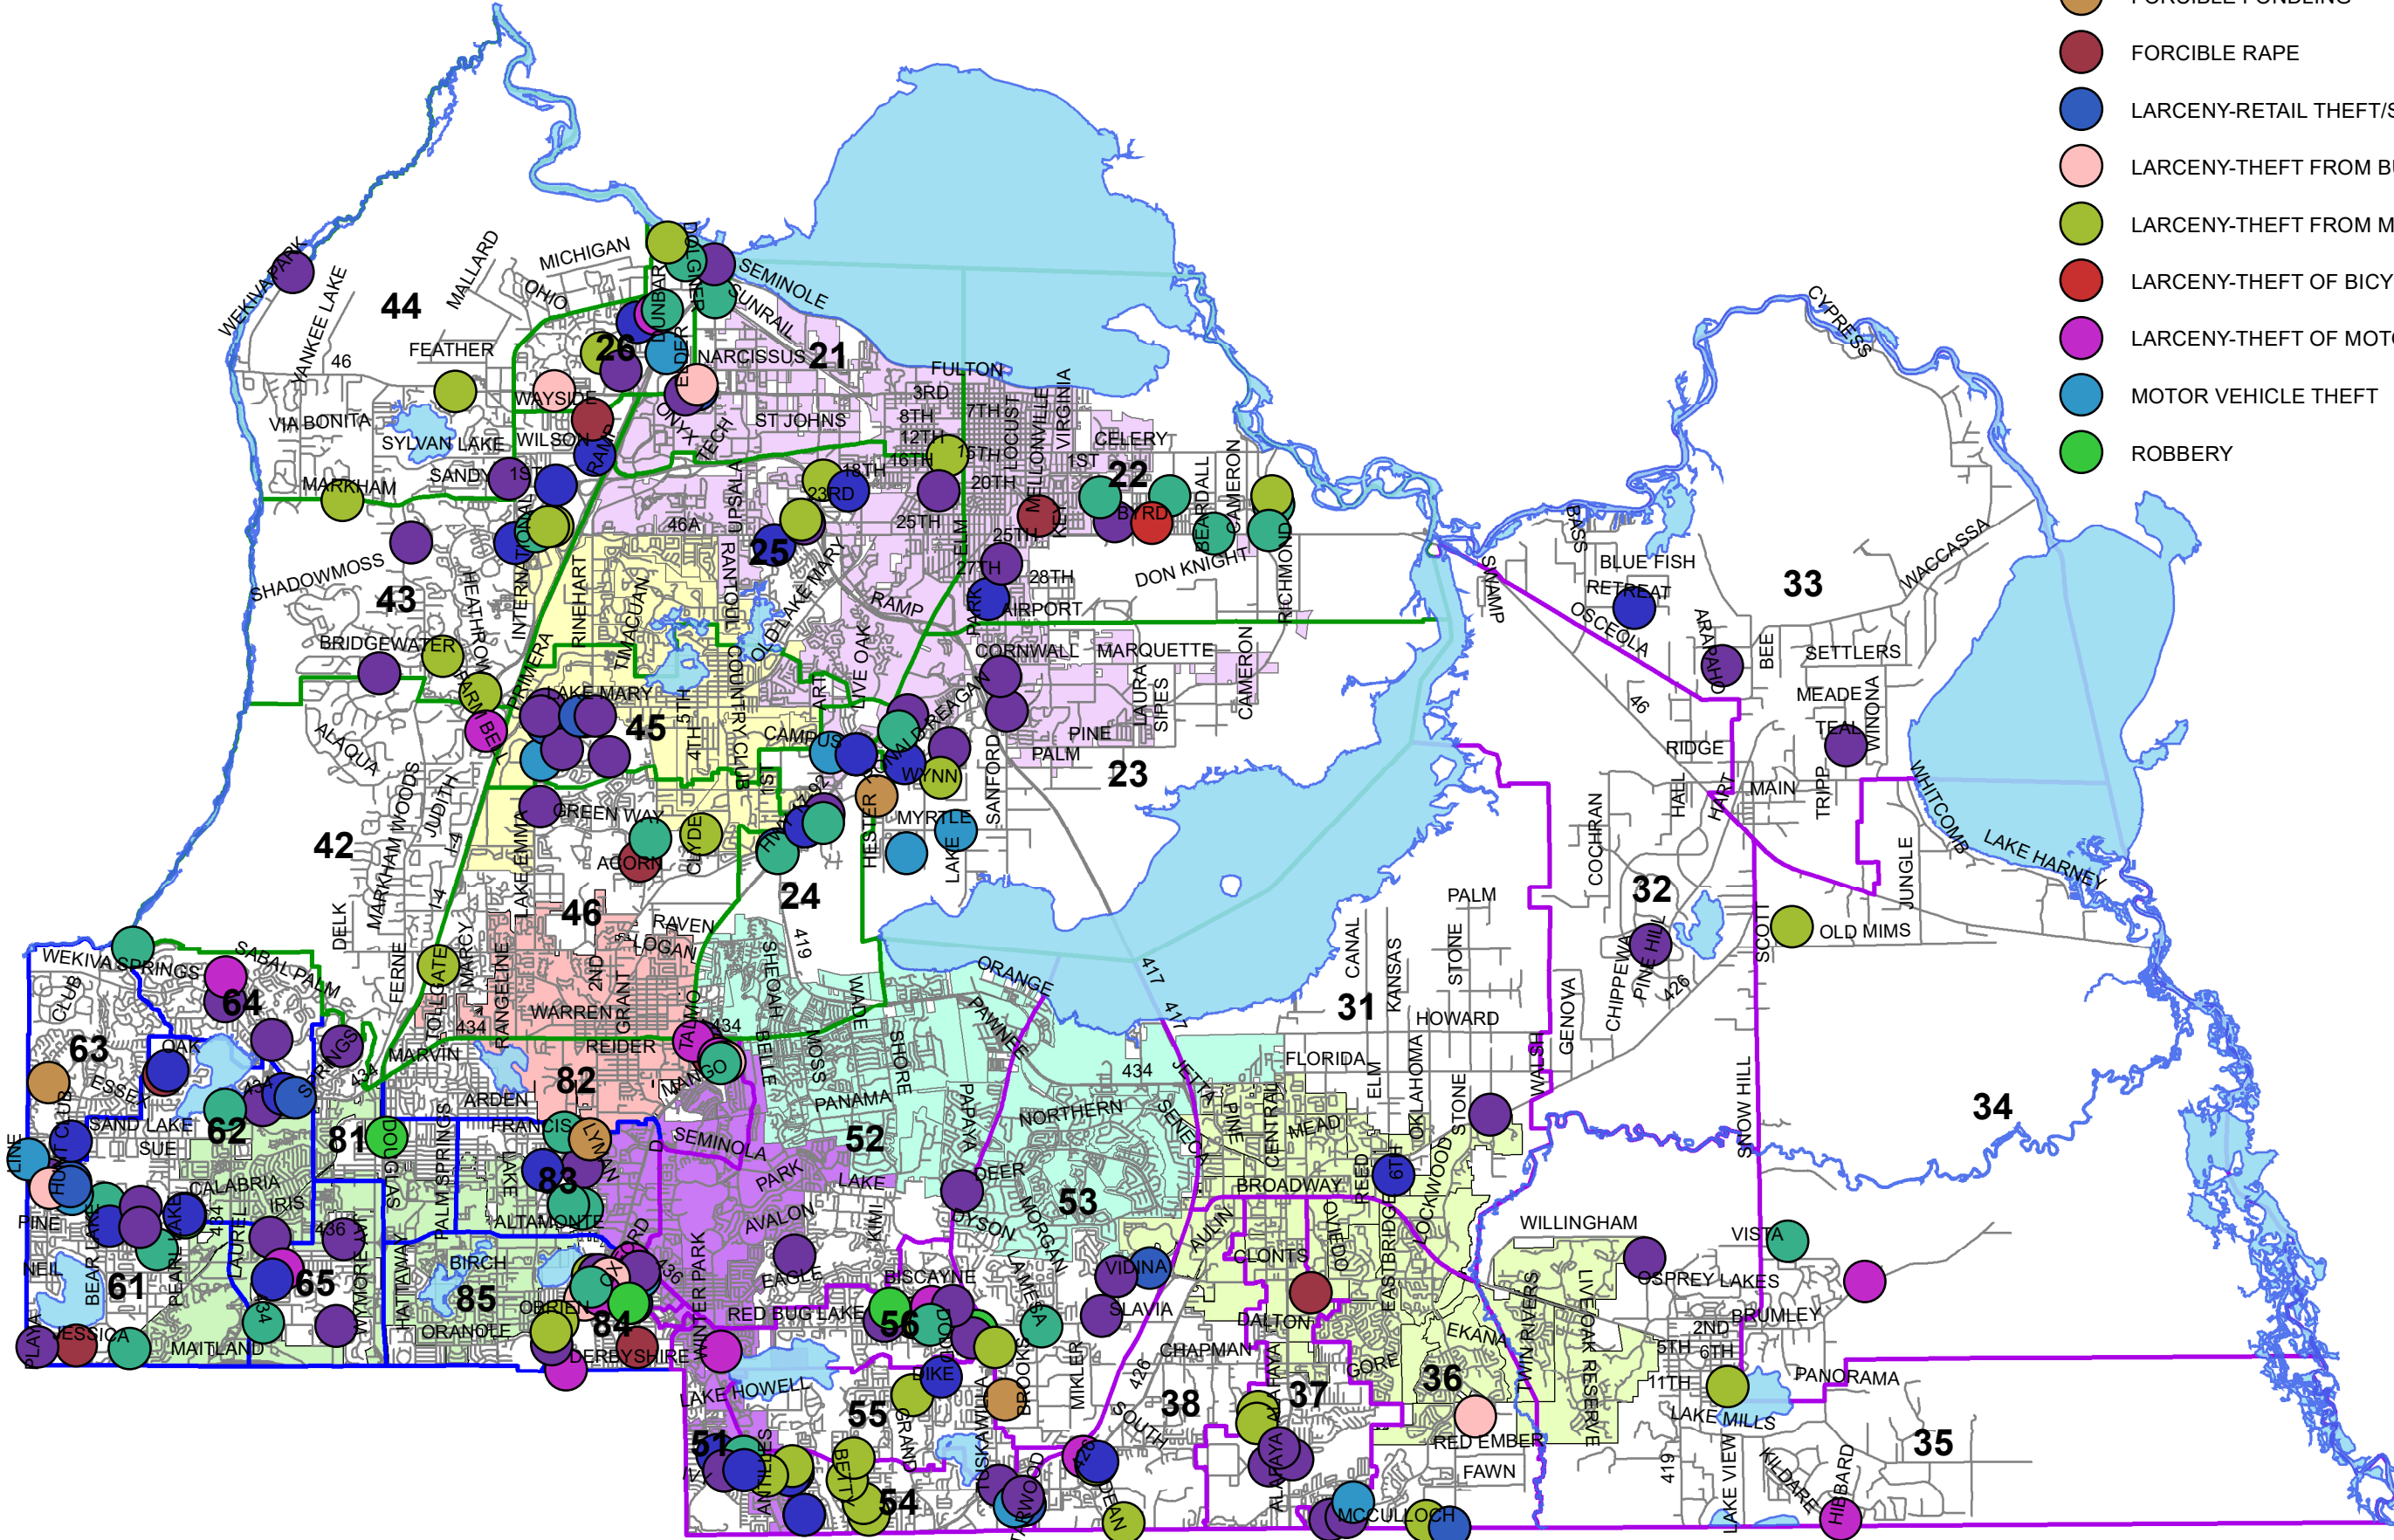

PART I CRIMES

08/01/18 - 08/31/18

- AGGRAVATED ASSAULT
- ALL OTHER LARCENY
- BURGLARY
- FORCIBLE FONDLING
- FORCIBLE RAPE
- LARCENY-RETAIL THEFT/SHOPLIFTING
- LARCENY-THEFT FROM BUILDING
- LARCENY-THEFT FROM MOTOR VEHICLE/NO PARTS
- LARCENY-THEFT OF BICYCLES
- LARCENY-THEFT OF MOTOR VEHICLE PARTS/ACCESSORIES
- MOTOR VEHICLE THEFT
- ROBBERY

This map does not include incidents for which addresses could not be verified or geocoded.