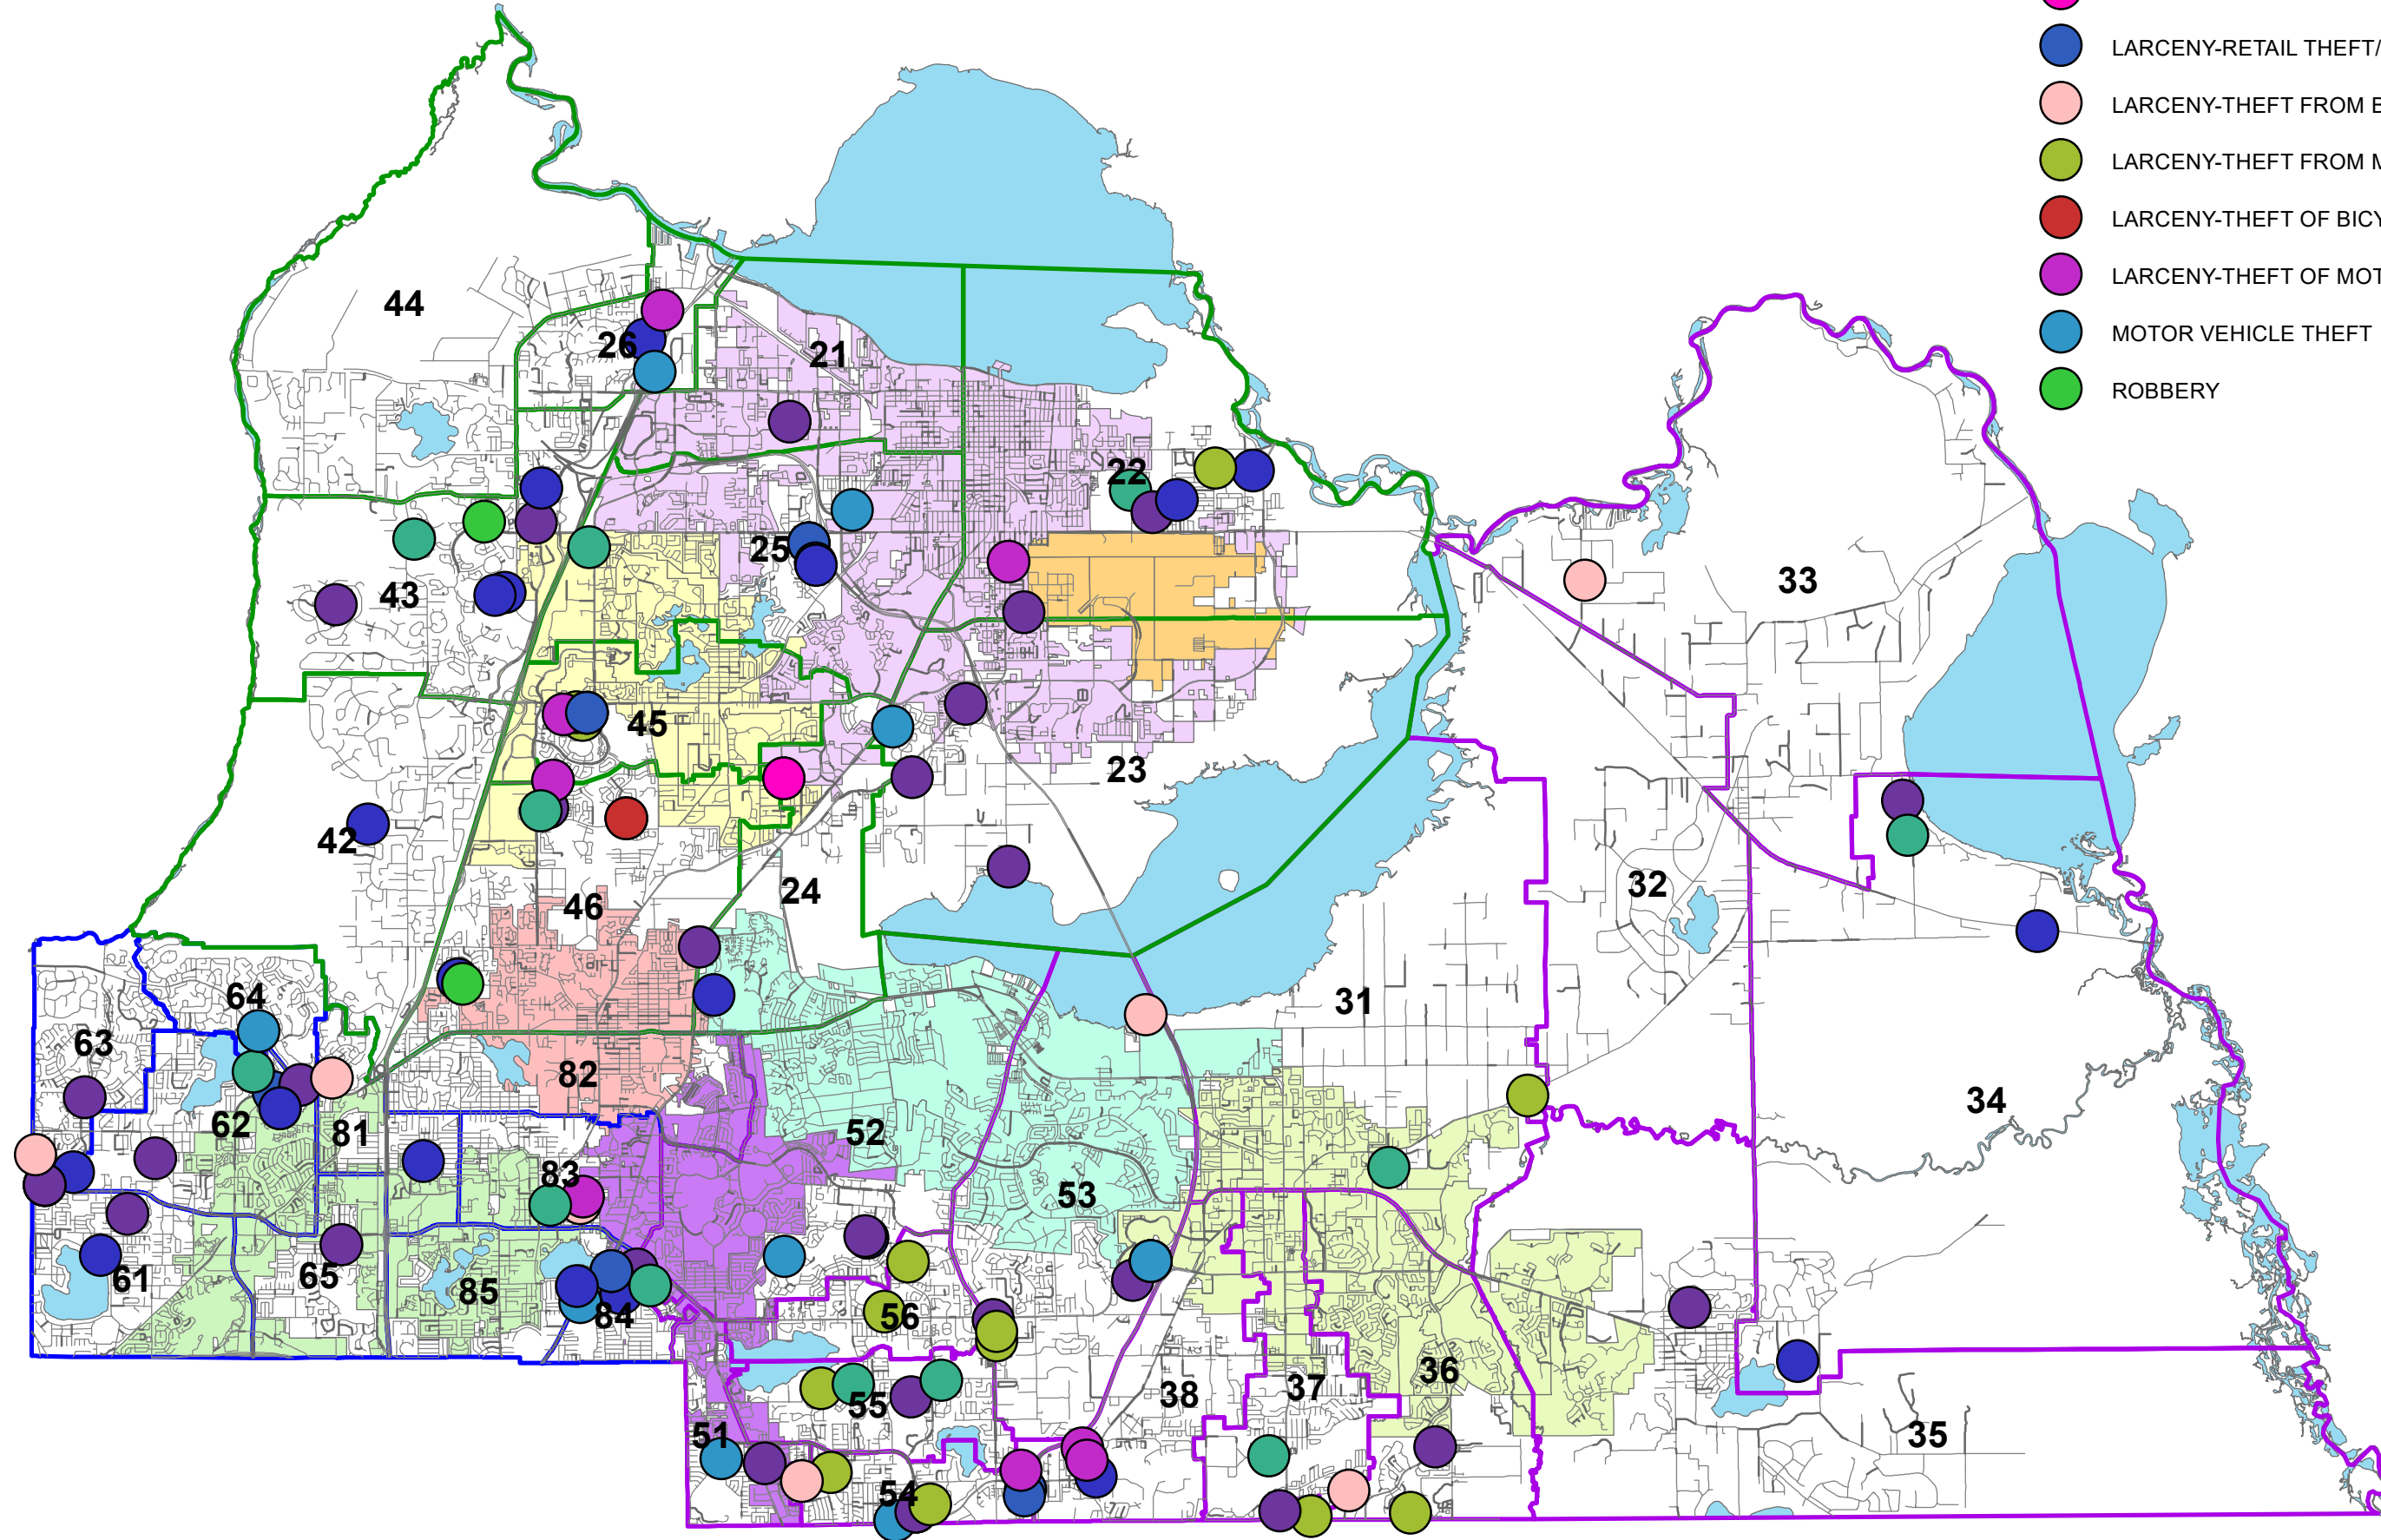

# Part I Crimes

## 11/01/2024 - 11/30/2024

- AGGRAVATED ASSAULT
- ALL OTHER LARCENY
- BURGLARY
- LARCENY-POCKET PICKING
- LARCENY-RETAIL THEFT/SHOPLIFTING
- LARCENY-THEFT FROM BUILDING
- LARCENY-THEFT FROM MOTOR VEHICLE/NO PARTS
- LARCENY-THEFT OF BICYCLES
- LARCENY-THEFT OF MOTOR VEHICLE PARTS/ACCESSORIES
- MOTOR VEHICLE THEFT
- ROBBERY

This map does not include incidents for which addresses could not be verified, geocoded, or are related to a locked case.