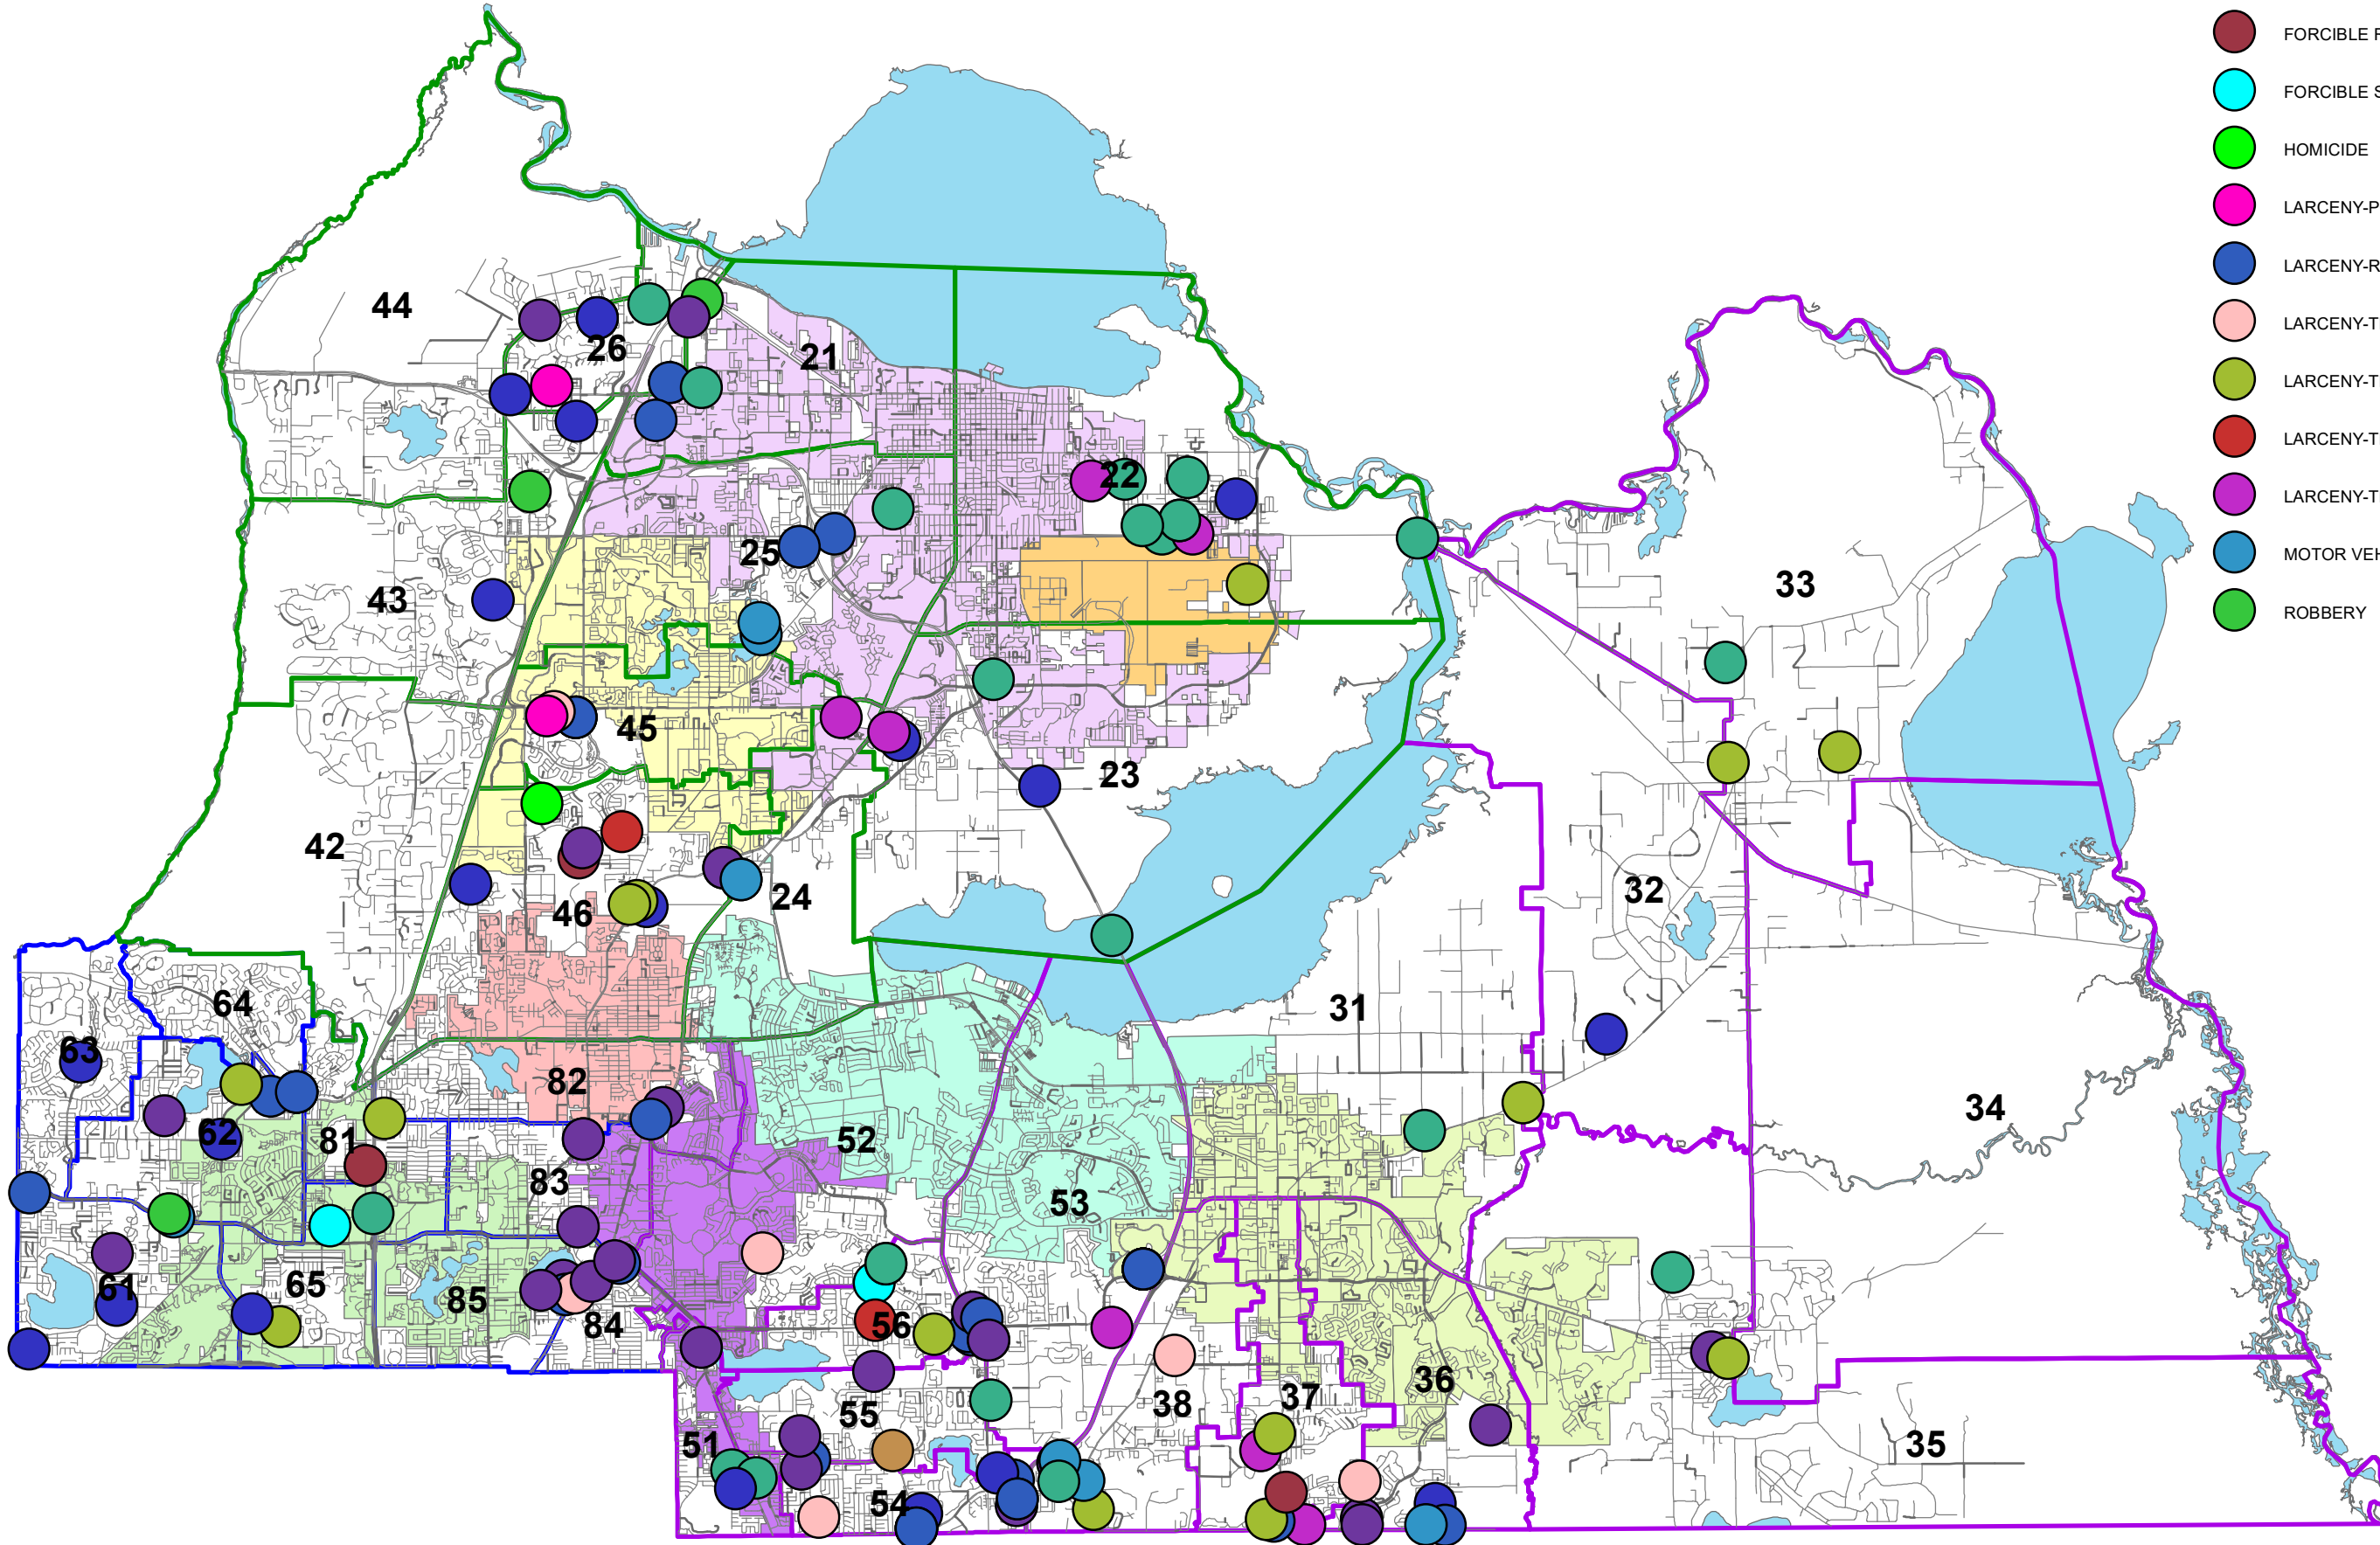

Part I Crimes

09/01/2024 - 09/30/2024

- AGGRAVATED ASSAULT
- ALL OTHER LARCENY
- BURGLARY
- FORCIBLE FONDLING
- FORCIBLE RAPE
- FORCIBLE SODOMY
- HOMICIDE
- LARCENY-POCKET PICKING
- LARCENY-RETAIL THEFT/SHOPLIFTING
- LARCENY-THEFT FROM BUILDING
- LARCENY-THEFT FROM MOTOR VEHICLE/NO PARTS
- LARCENY-THEFT OF BICYCLES
- LARCENY-THEFT OF MOTOR VEHICLE PARTS/ACCESSORIES
- MOTOR VEHICLE THEFT
- ROBBERY

This map does not include incidents for which addresses could not be verified, geocoded, or are related to a locked case.