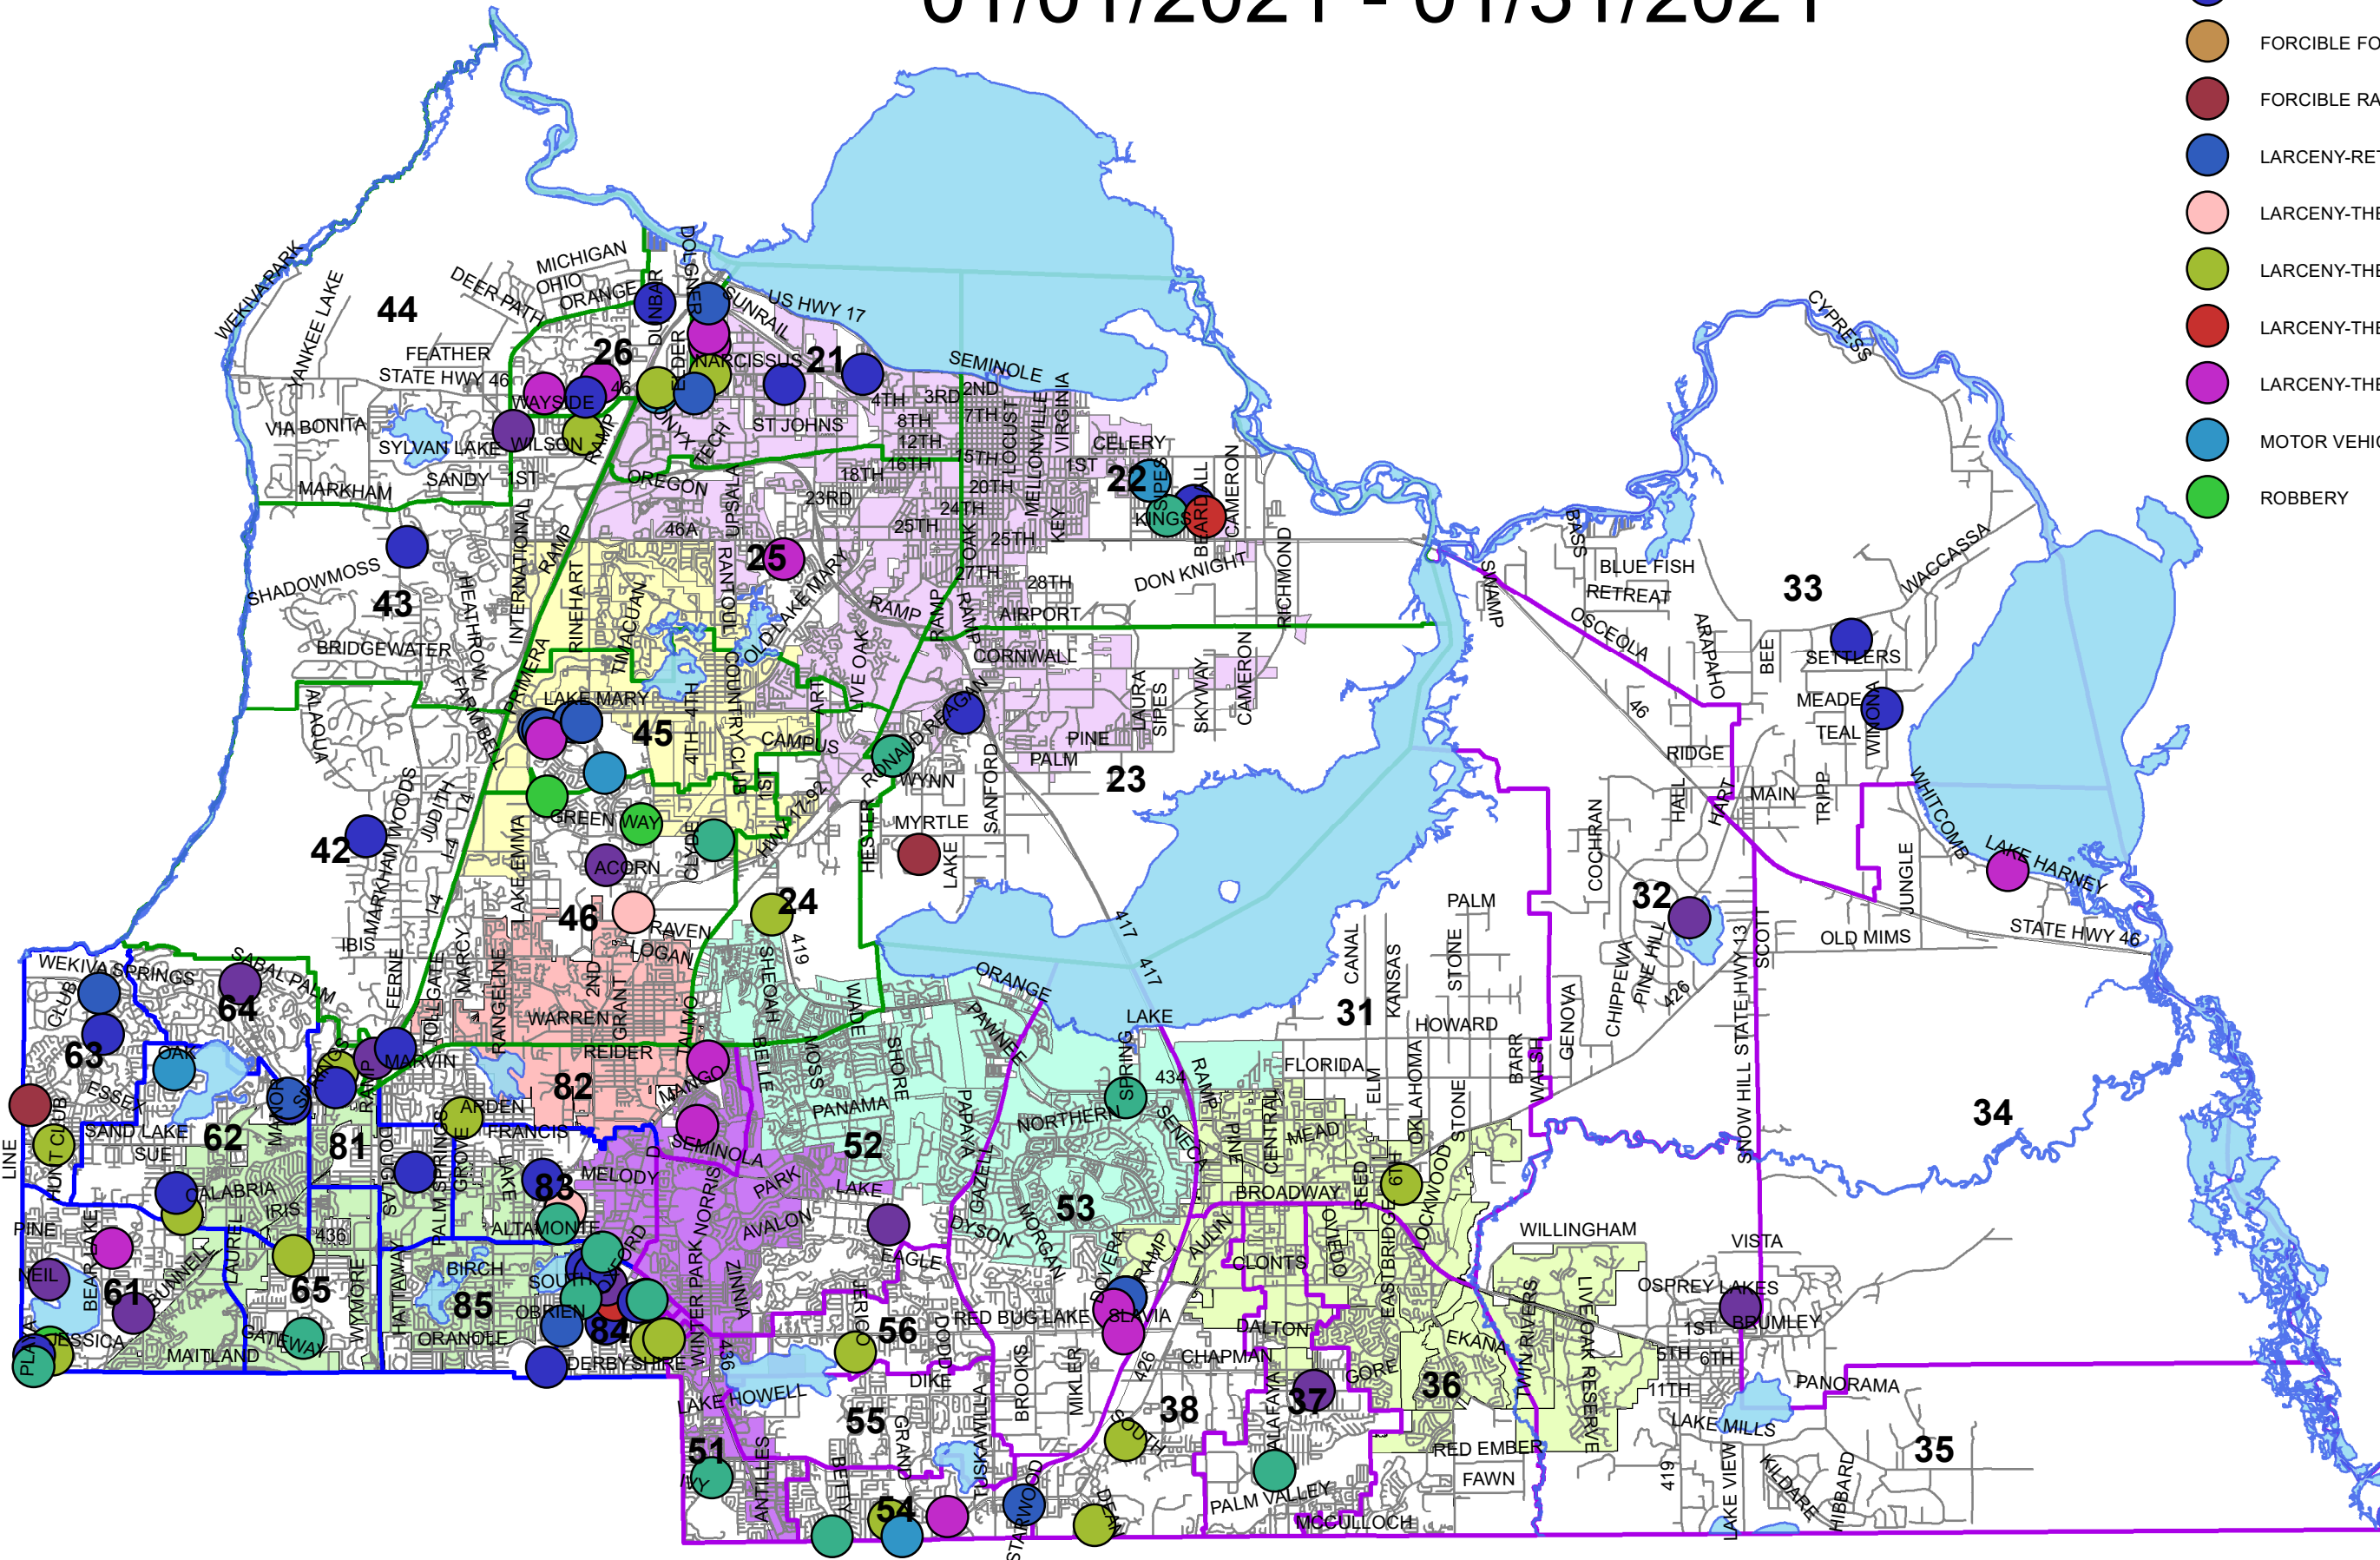

# PART I CRIMES

## 01/01/2021 - 01/31/2021

- AGGRAVATED ASSAULT
- ALL OTHER LARCENY
- BURGLARY
- FORCIBLE FONDLING
- FORCIBLE RAPE
- LARCENY-RETAIL THEFT/SHOPLIFTING
- LARCENY-THEFT FROM BUILDING
- LARCENY-THEFT FROM MOTOR VEHICLE/NO PARTS
- LARCENY-THEFT OF BICYCLES
- LARCENY-THEFT OF MOTOR VEHICLE PARTS/ACCESSORIES
- MOTOR VEHICLE THEFT
- ROBBERY

This map does not include incidents for which addresses could not be verified or geocoded.