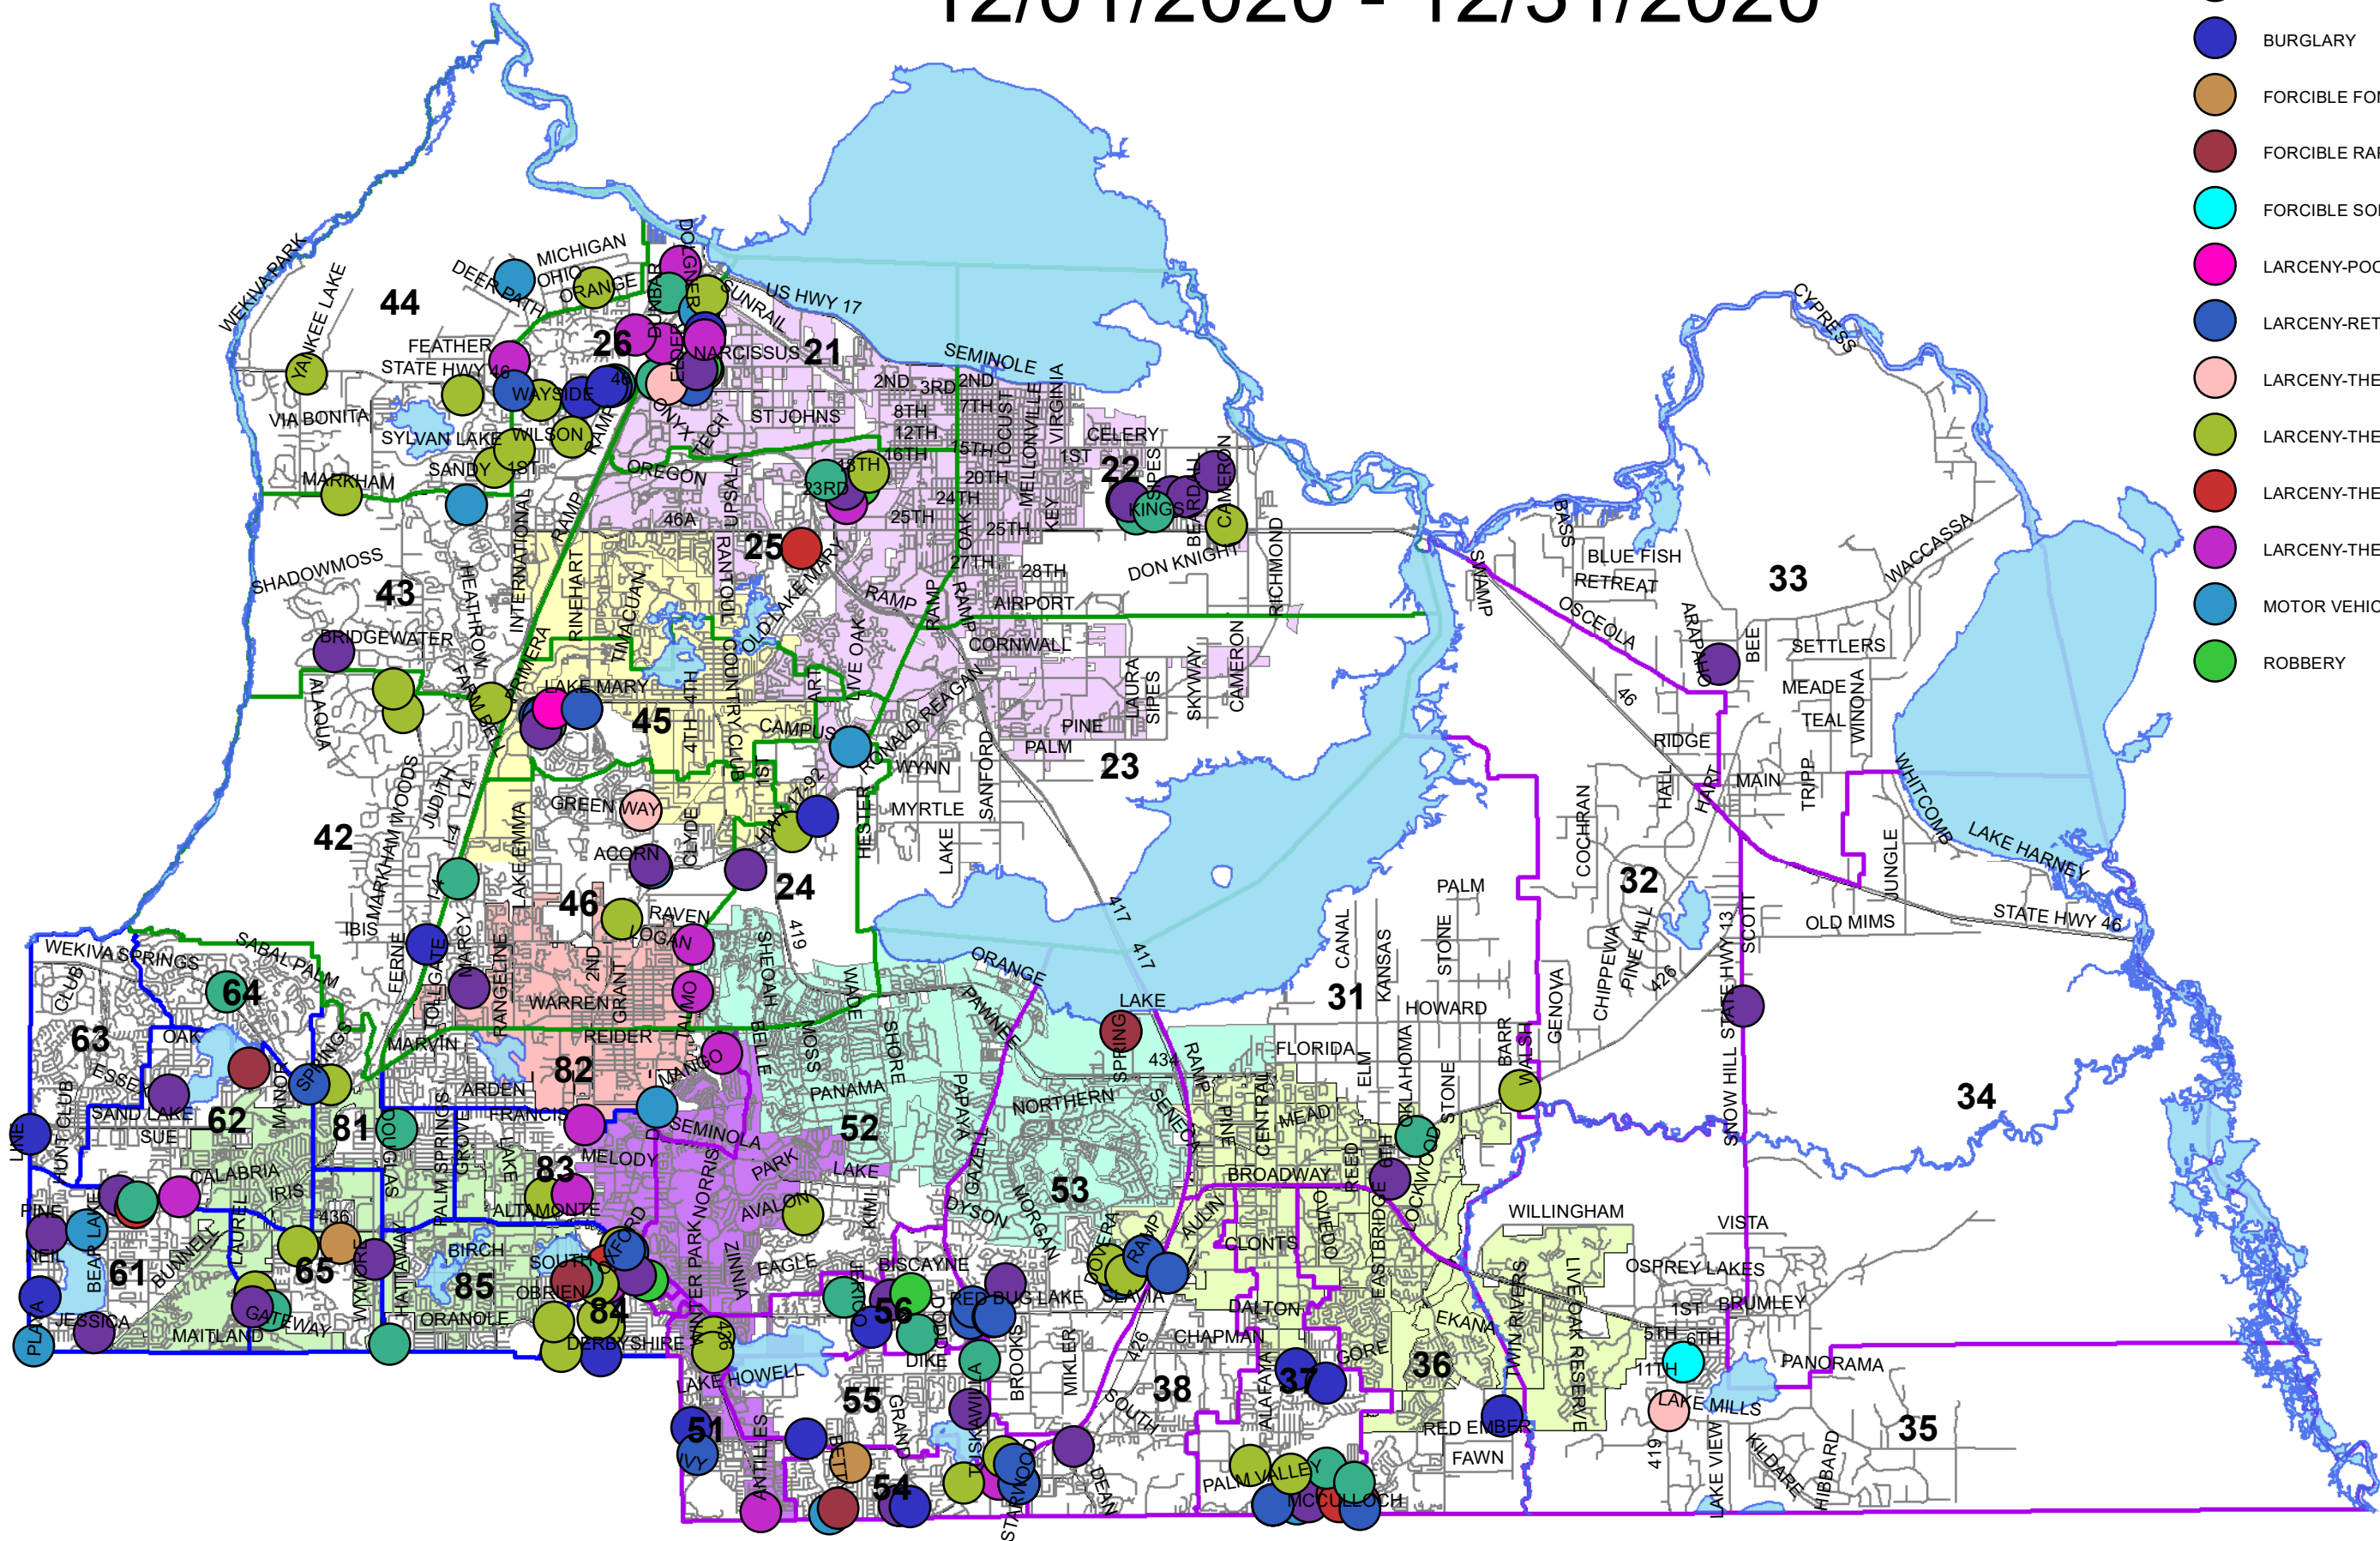

PART I CRIMES

12/01/2020 - 12/31/2020

- AGGRAVATED ASSAULT
- ALL OTHER LARCENY
- BURGLARY
- FORCIBLE FONDLING
- FORCIBLE RAPE
- FORCIBLE SODOMY
- LARCENY-POCKET PICKING
- LARCENY-RETAIL THEFT/SHOPLIFTING
- LARCENY-THEFT FROM BUILDING
- LARCENY-THEFT FROM MOTOR VEHICLE/NO PARTS
- LARCENY-THEFT OF BICYCLES
- LARCENY-THEFT OF MOTOR VEHICLE PARTS/ACCESSORIES
- MOTOR VEHICLE THEFT
- ROBBERY

This map does not include incidents for which addresses could not be verified or geocoded.