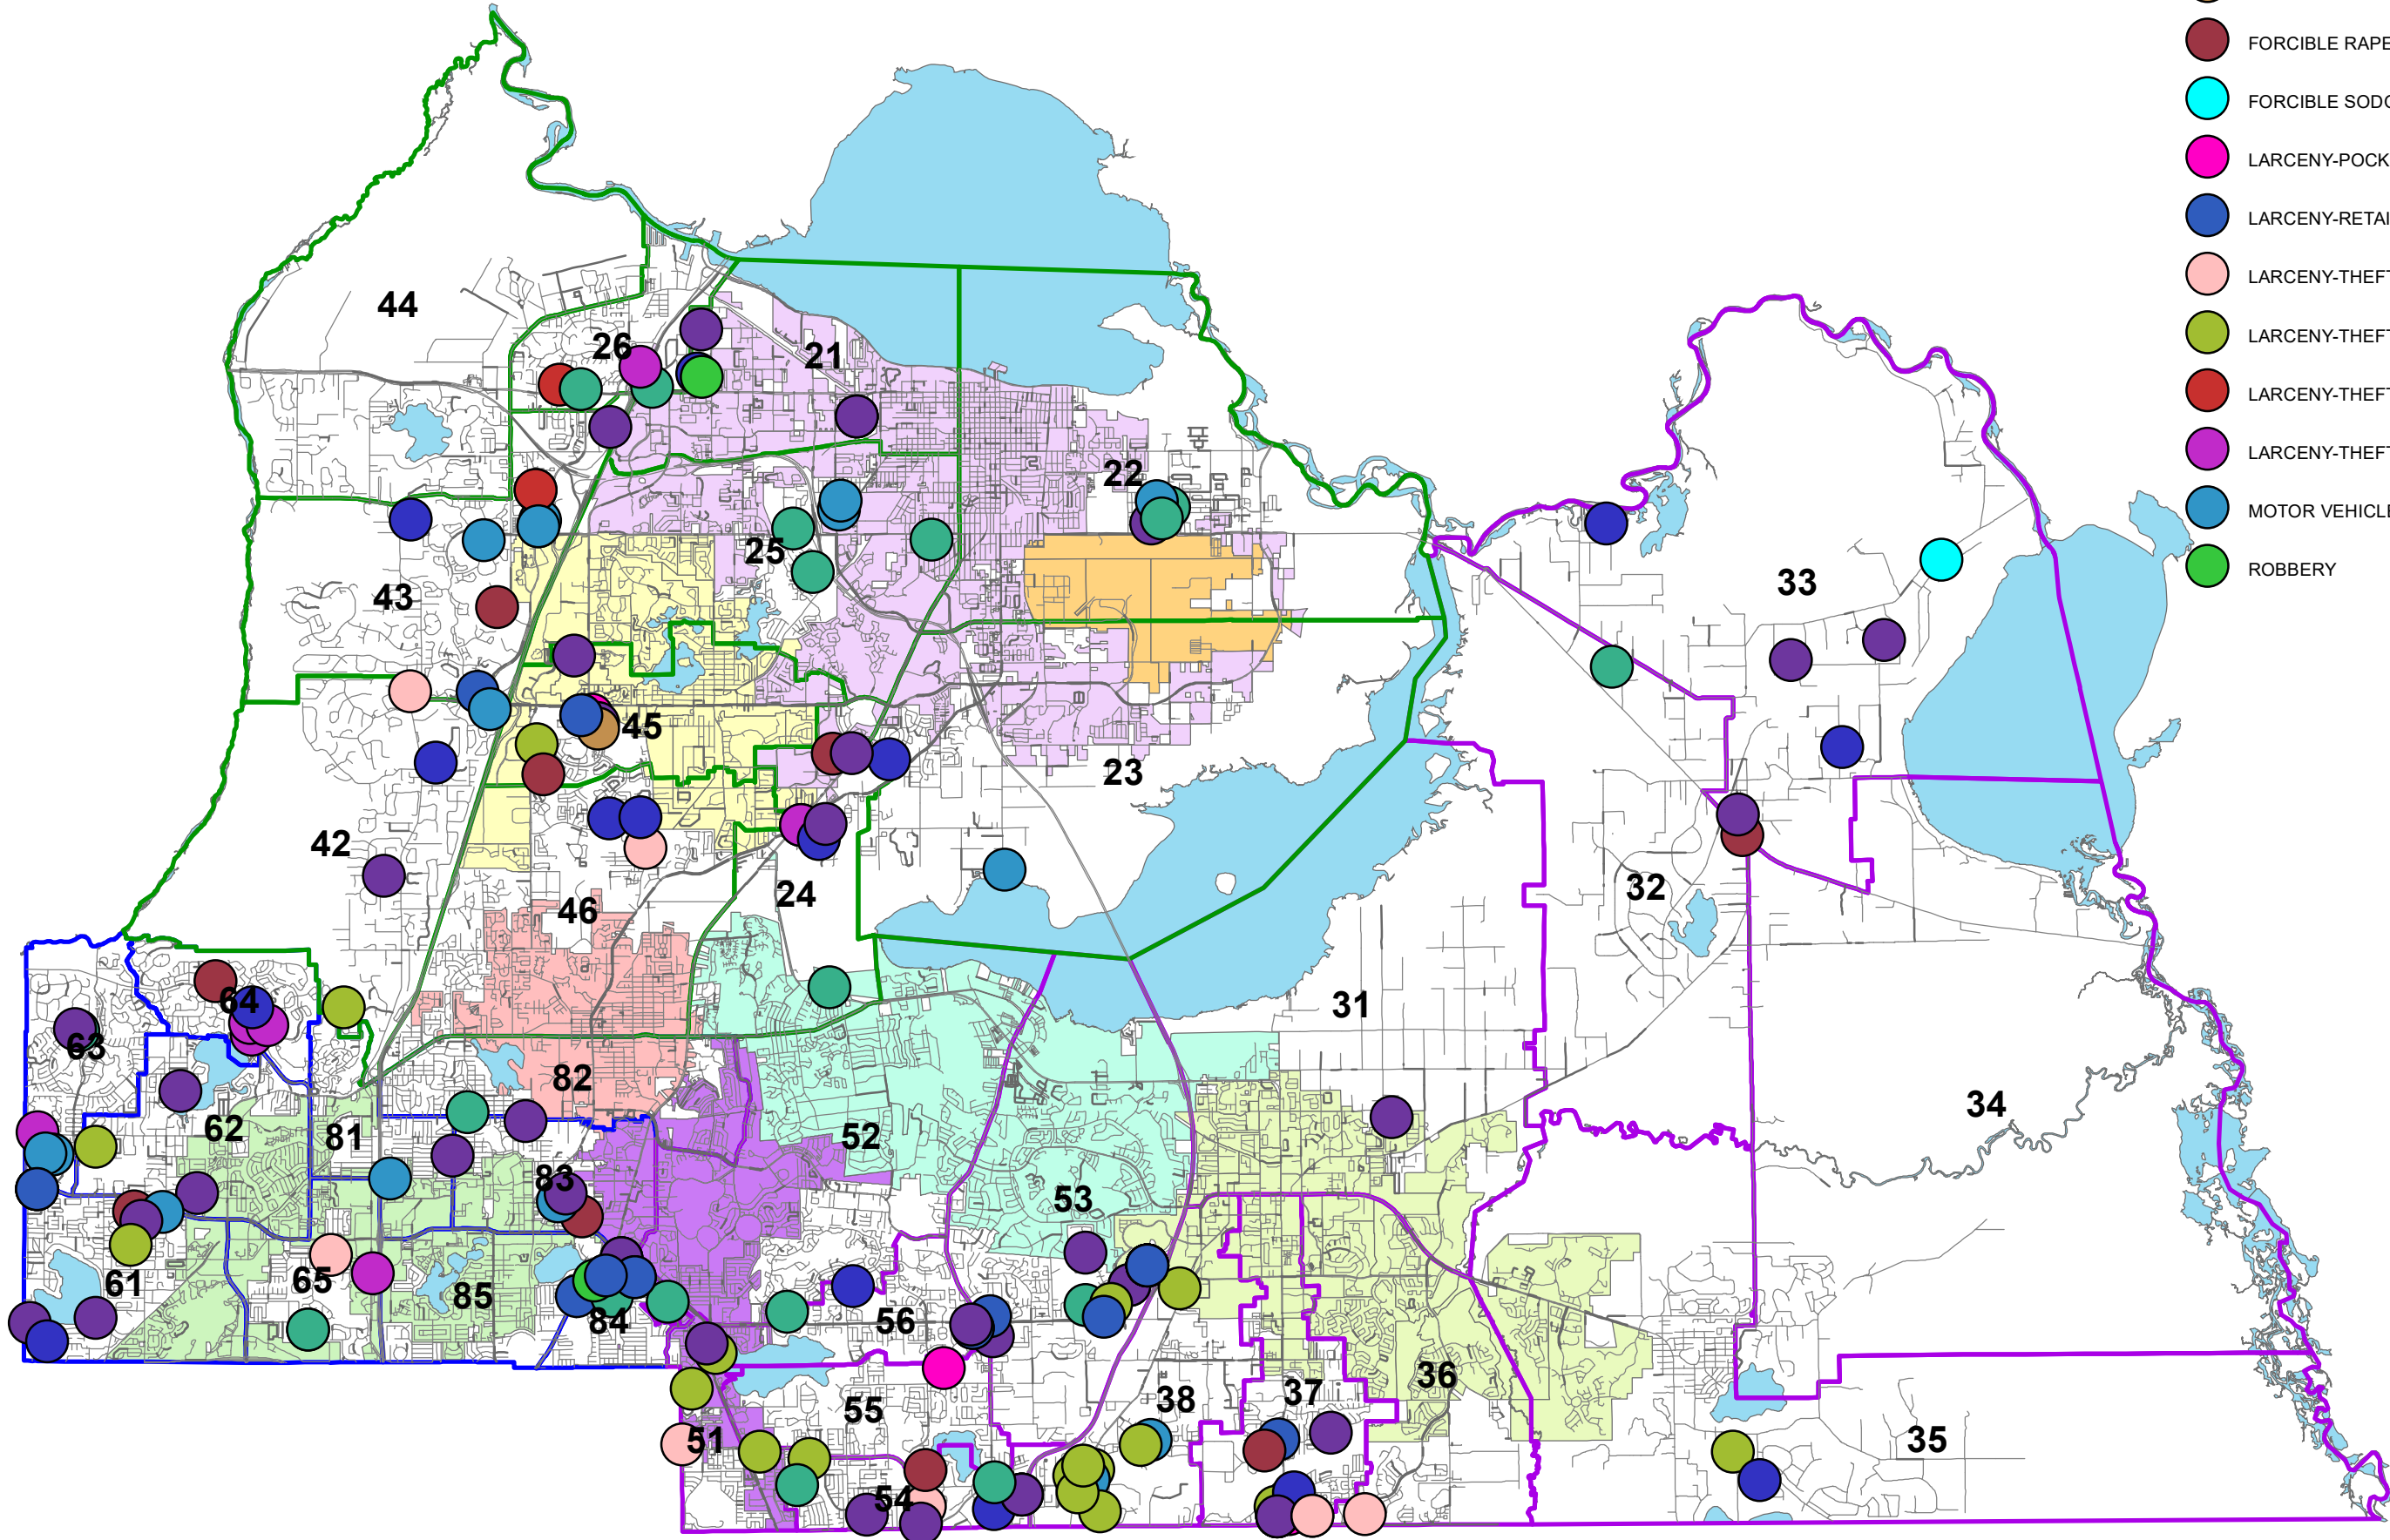

Part I Crimes

08/01/2024 - 08/31/2024

- AGGRAVATED ASSAULT
- ALL OTHER LARCENY
- BURGLARY
- FORCIBLE FONDLING
- FORCIBLE RAPE
- FORCIBLE SODOMY
- LARCENY-POCKET PICKING
- LARCENY-RETAIL THEFT/SHOPLIFTING
- LARCENY-THEFT FROM BUILDING
- LARCENY-THEFT FROM MOTOR VEHICLE/NO PARTS
- LARCENY-THEFT OF BICYCLES
- LARCENY-THEFT OF MOTOR VEHICLE PARTS/ACCESSORIES
- MOTOR VEHICLE THEFT
- ROBBERY

This map does not include incidents for which addresses could not be verified, geocoded, or are related to a locked case.