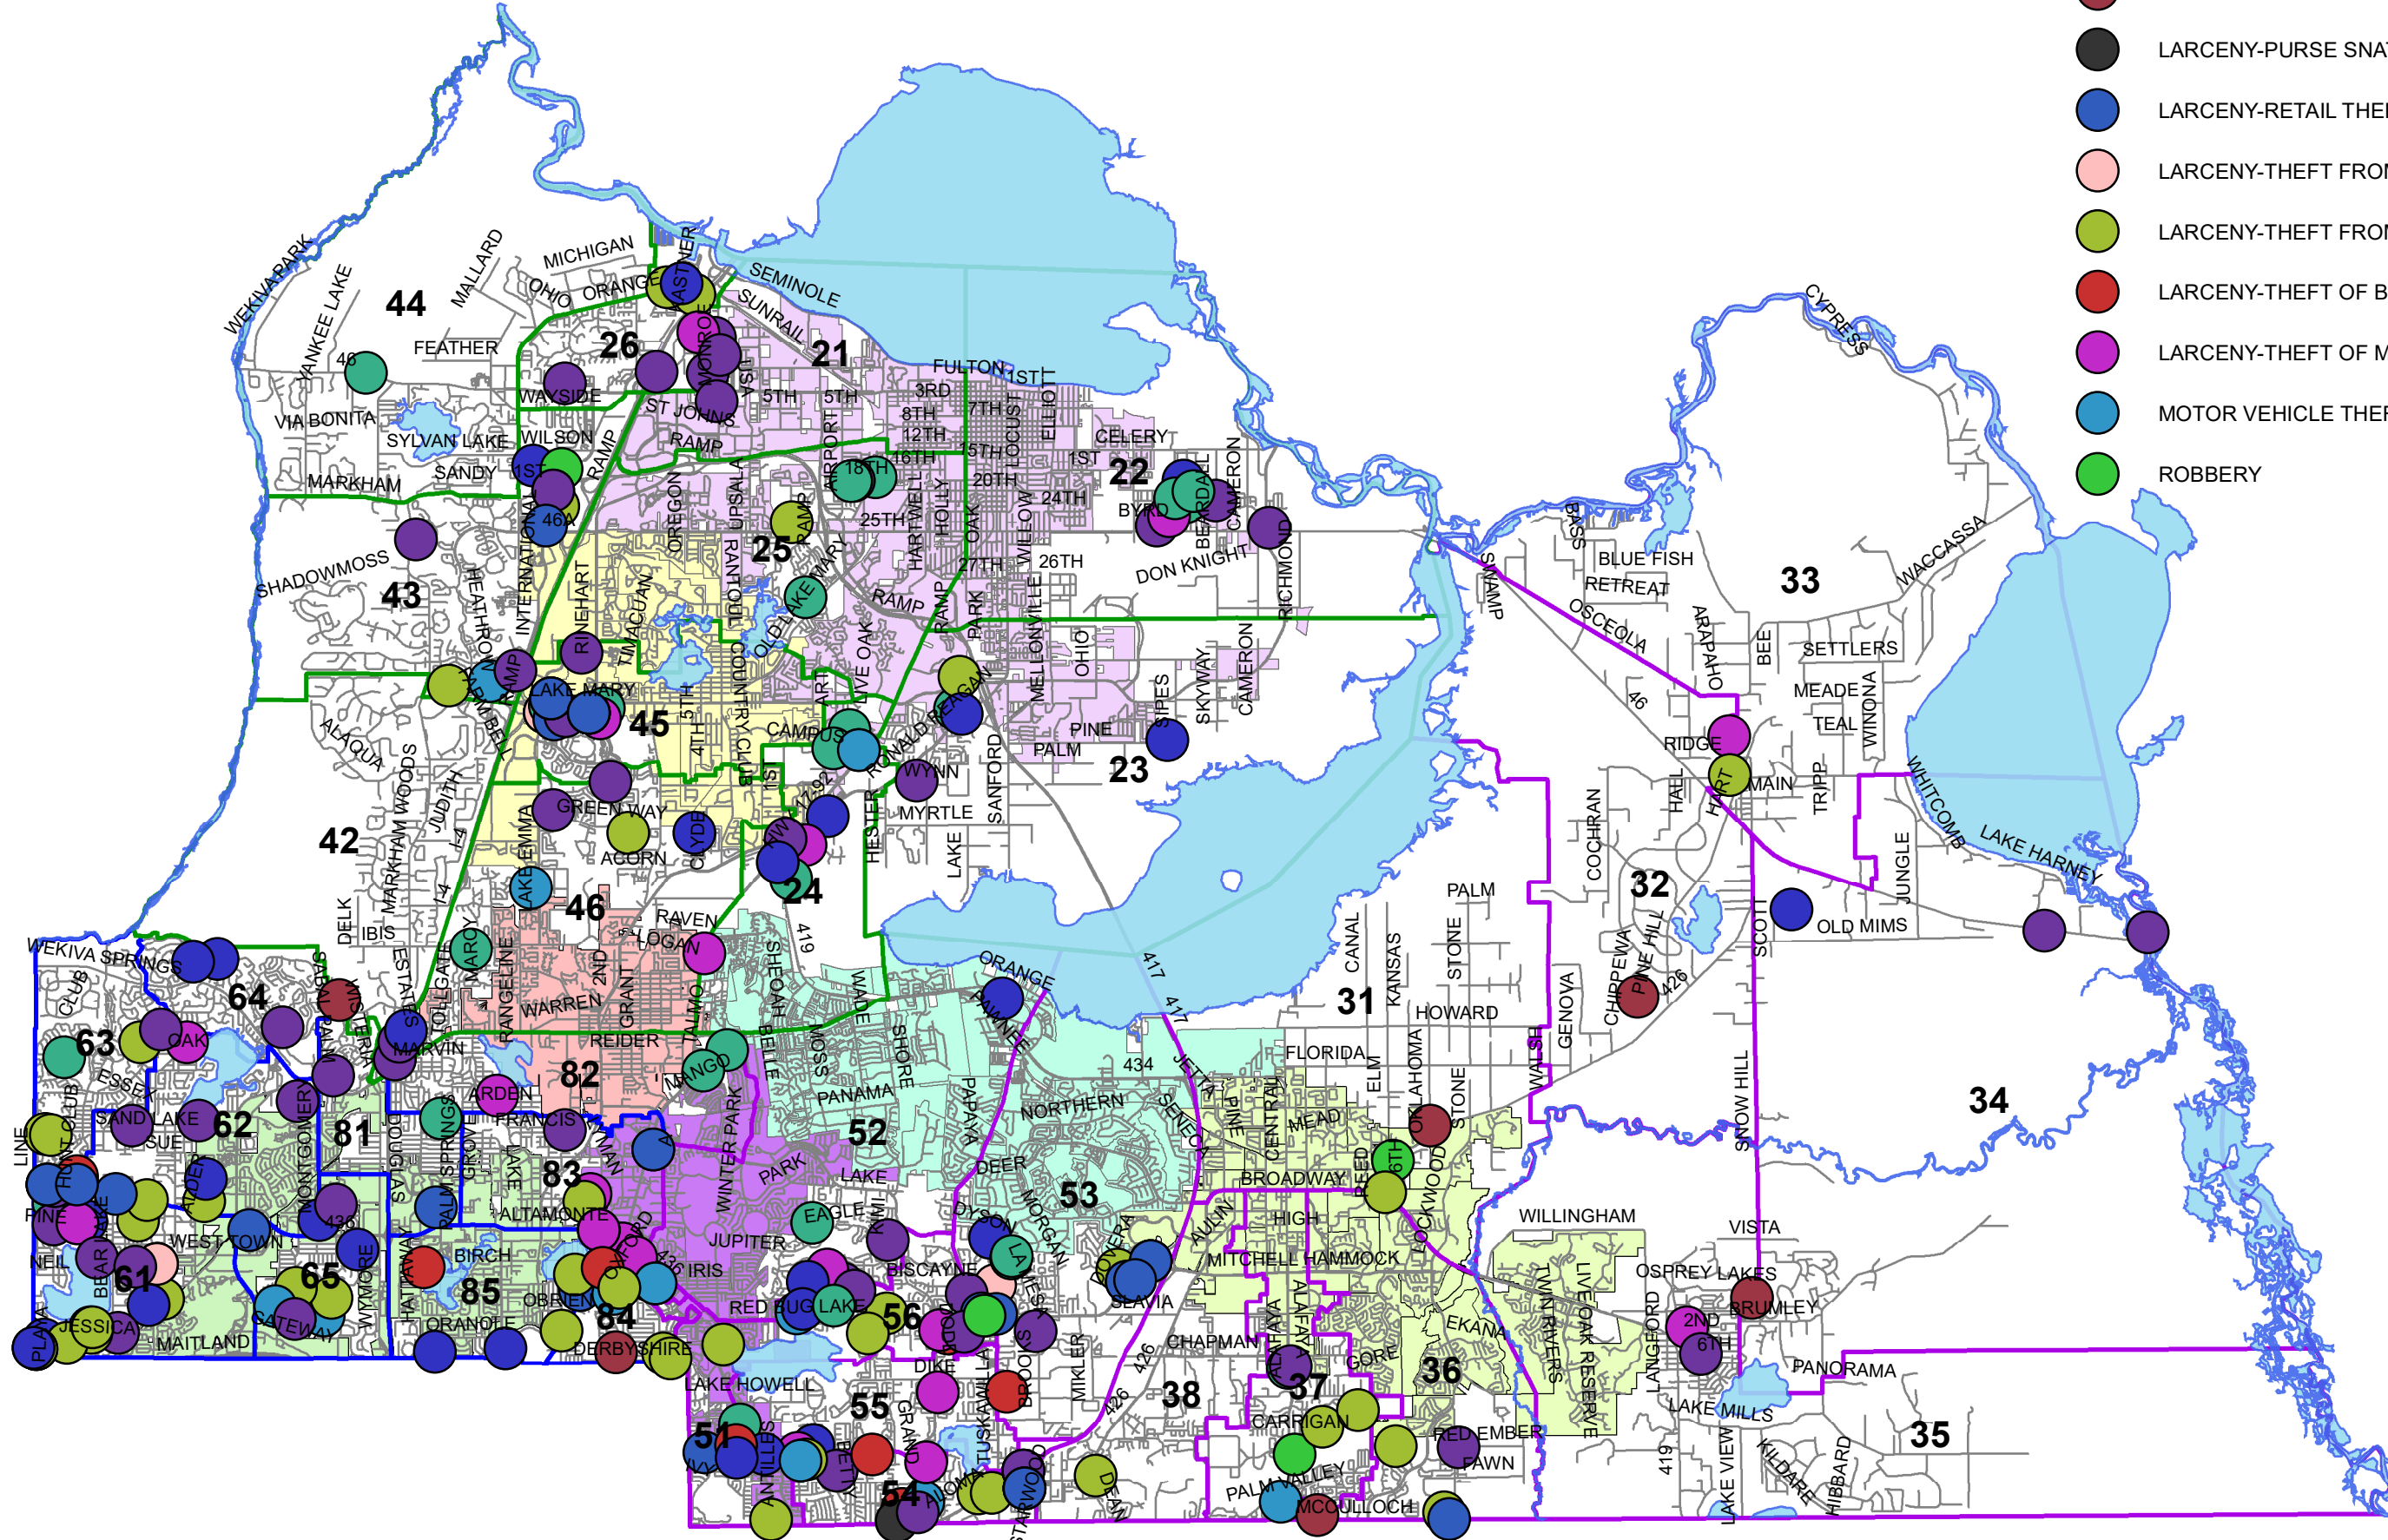

PART I CRIMES

10/1/2019 - 10/31/2019

- AGGRAVATED ASSAULT
- ALL OTHER LARCENY
- BURGLARY
- FORCIBLE RAPE
- LARCENY-PURSE SNATCHING
- LARCENY-RETAIL THEFT/SHOPLIFTING
- LARCENY-THEFT FROM BUILDING
- LARCENY-THEFT FROM MOTOR VEHICLE/NO PARTS
- LARCENY-THEFT OF BICYCLES
- LARCENY-THEFT OF MOTOR VEHICLE PARTS/ACCESSORIES
- MOTOR VEHICLE THEFT
- ROBBERY

This map does not include incidents for which addresses could not be verified or geocoded.