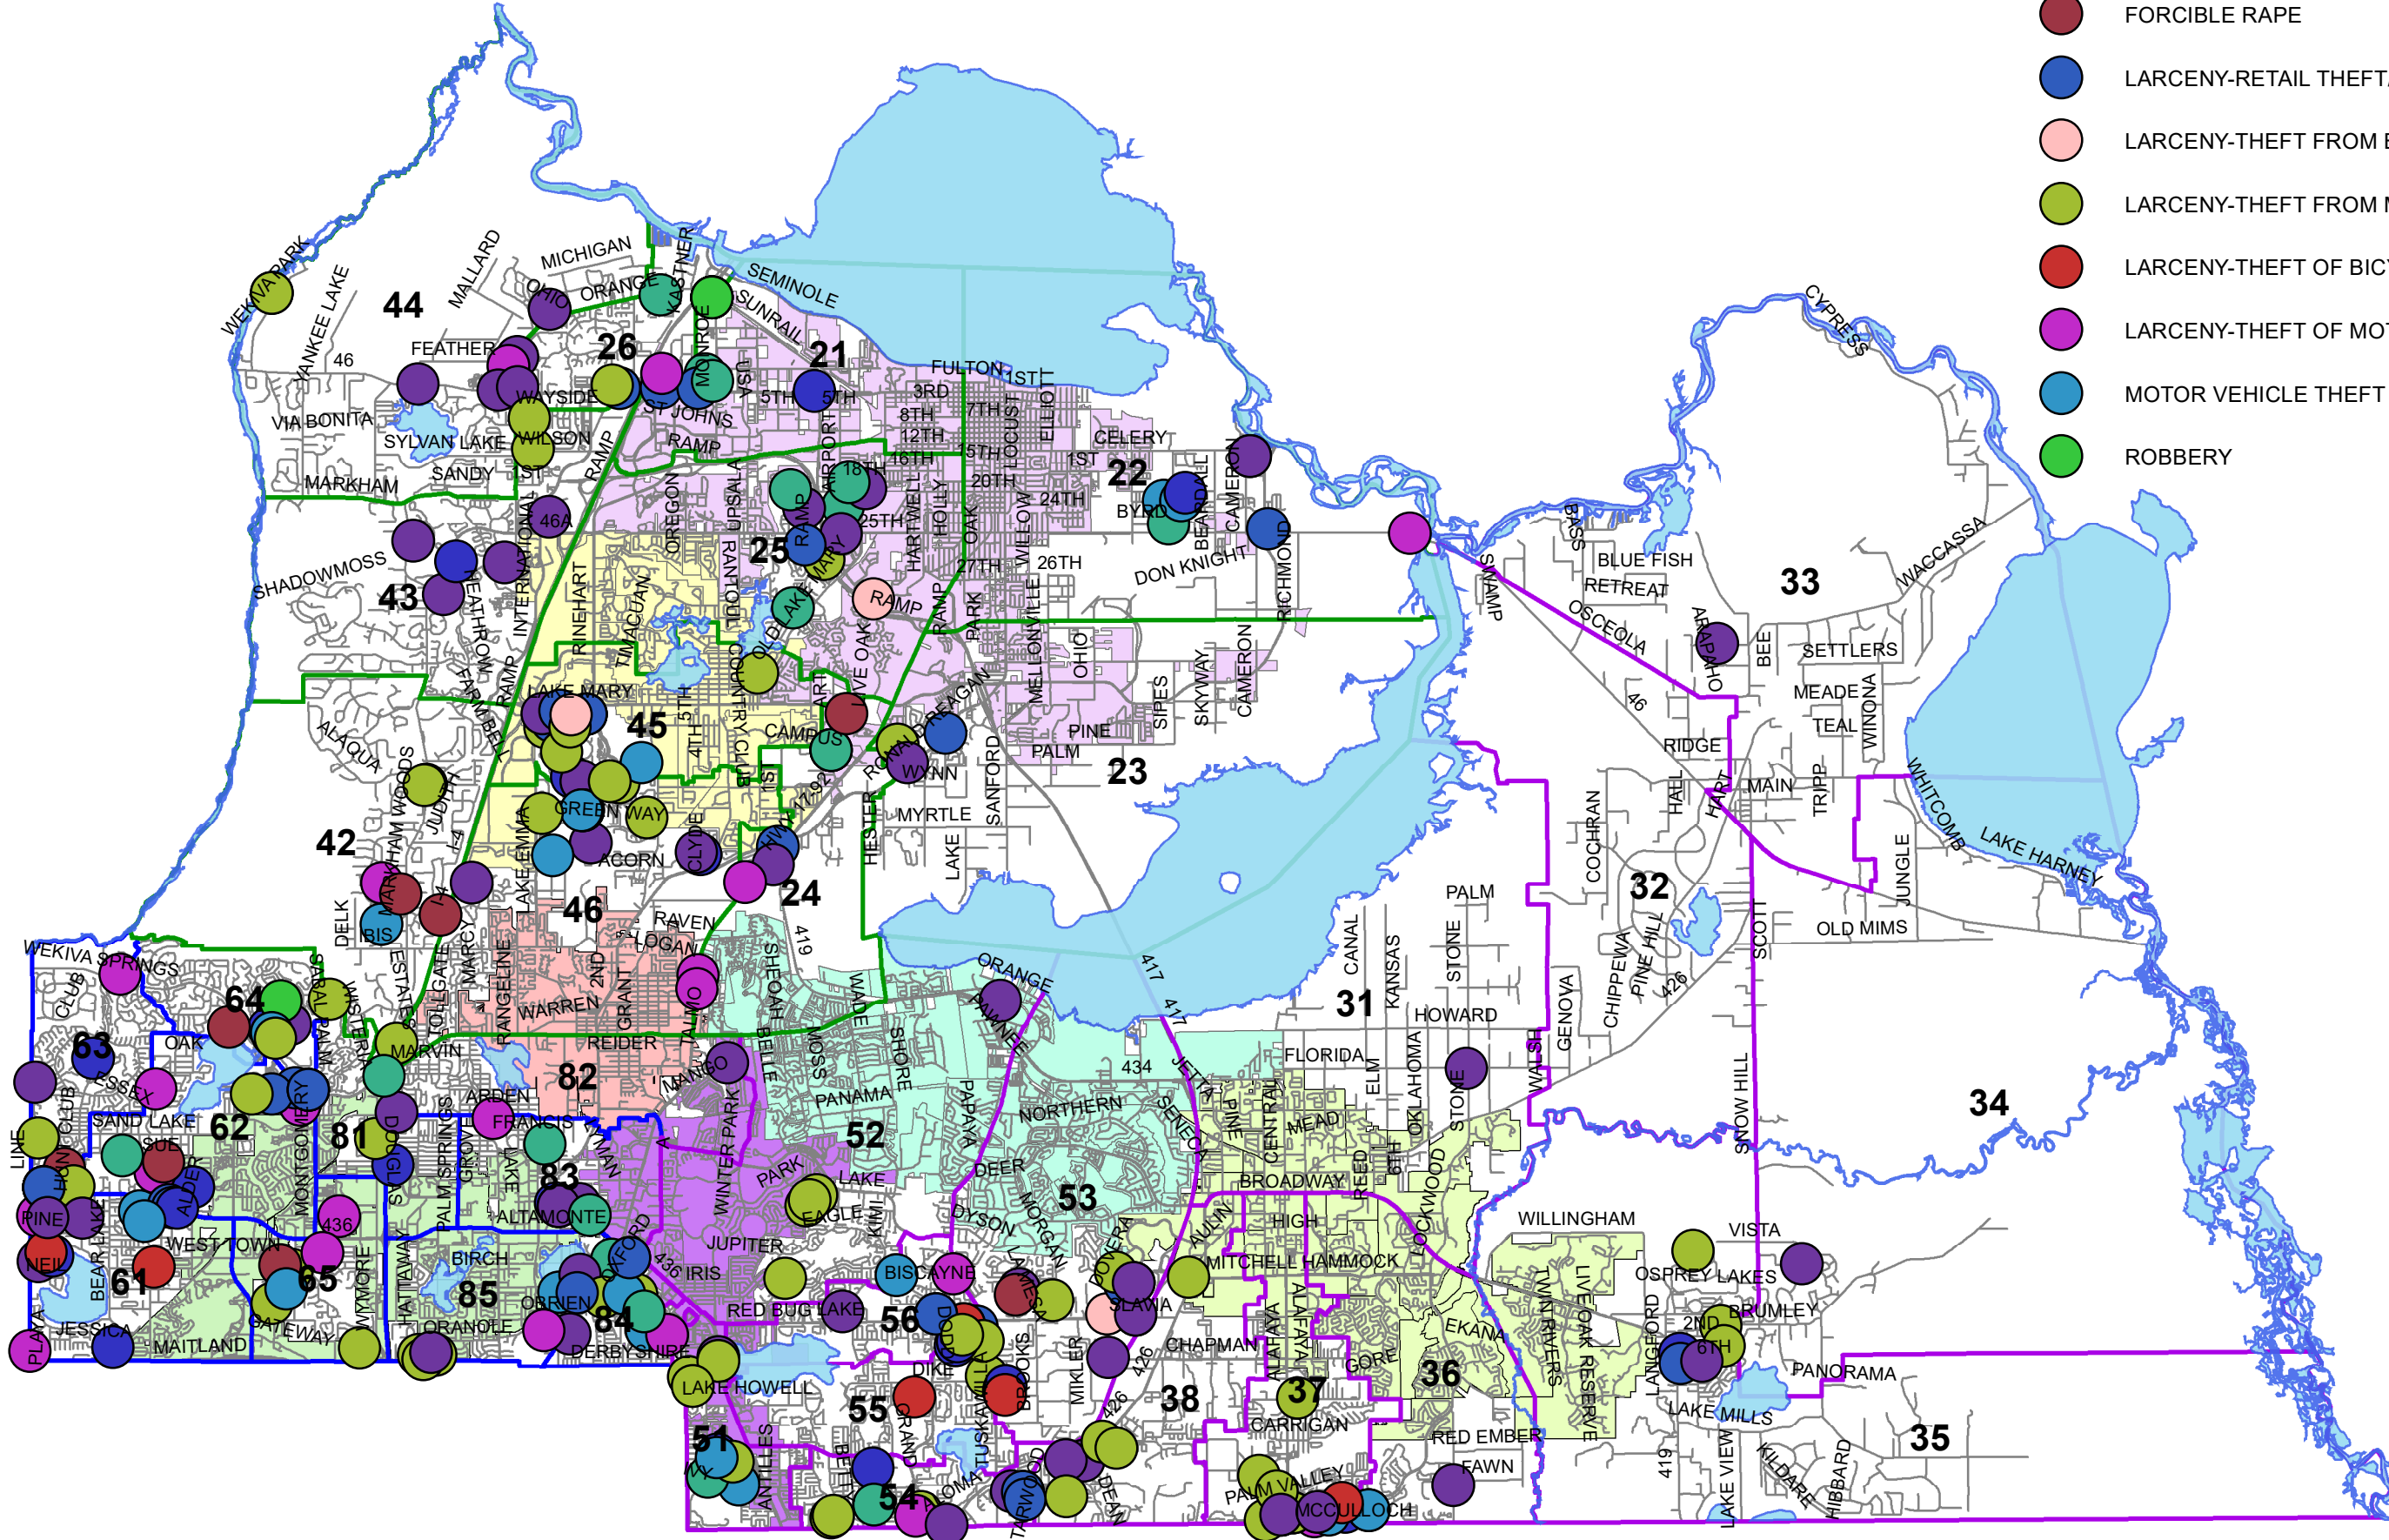

PART I CRIMES

04/01/19 - 04/30/19

- AGGRAVATED ASSAULT
- ALL OTHER LARCENY
- BURGLARY
- FORCIBLE RAPE
- LARCENY-RETAIL THEFT/SHOPLIFTING
- LARCENY-THEFT FROM BUILDING
- LARCENY-THEFT FROM MOTOR VEHICLE/NO PARTS
- LARCENY-THEFT OF BICYCLES
- LARCENY-THEFT OF MOTOR VEHICLE PARTS/ACCESSORIES
- MOTOR VEHICLE THEFT
- ROBBERY

This map does not include incidents for which addresses could not be verified or geocoded.