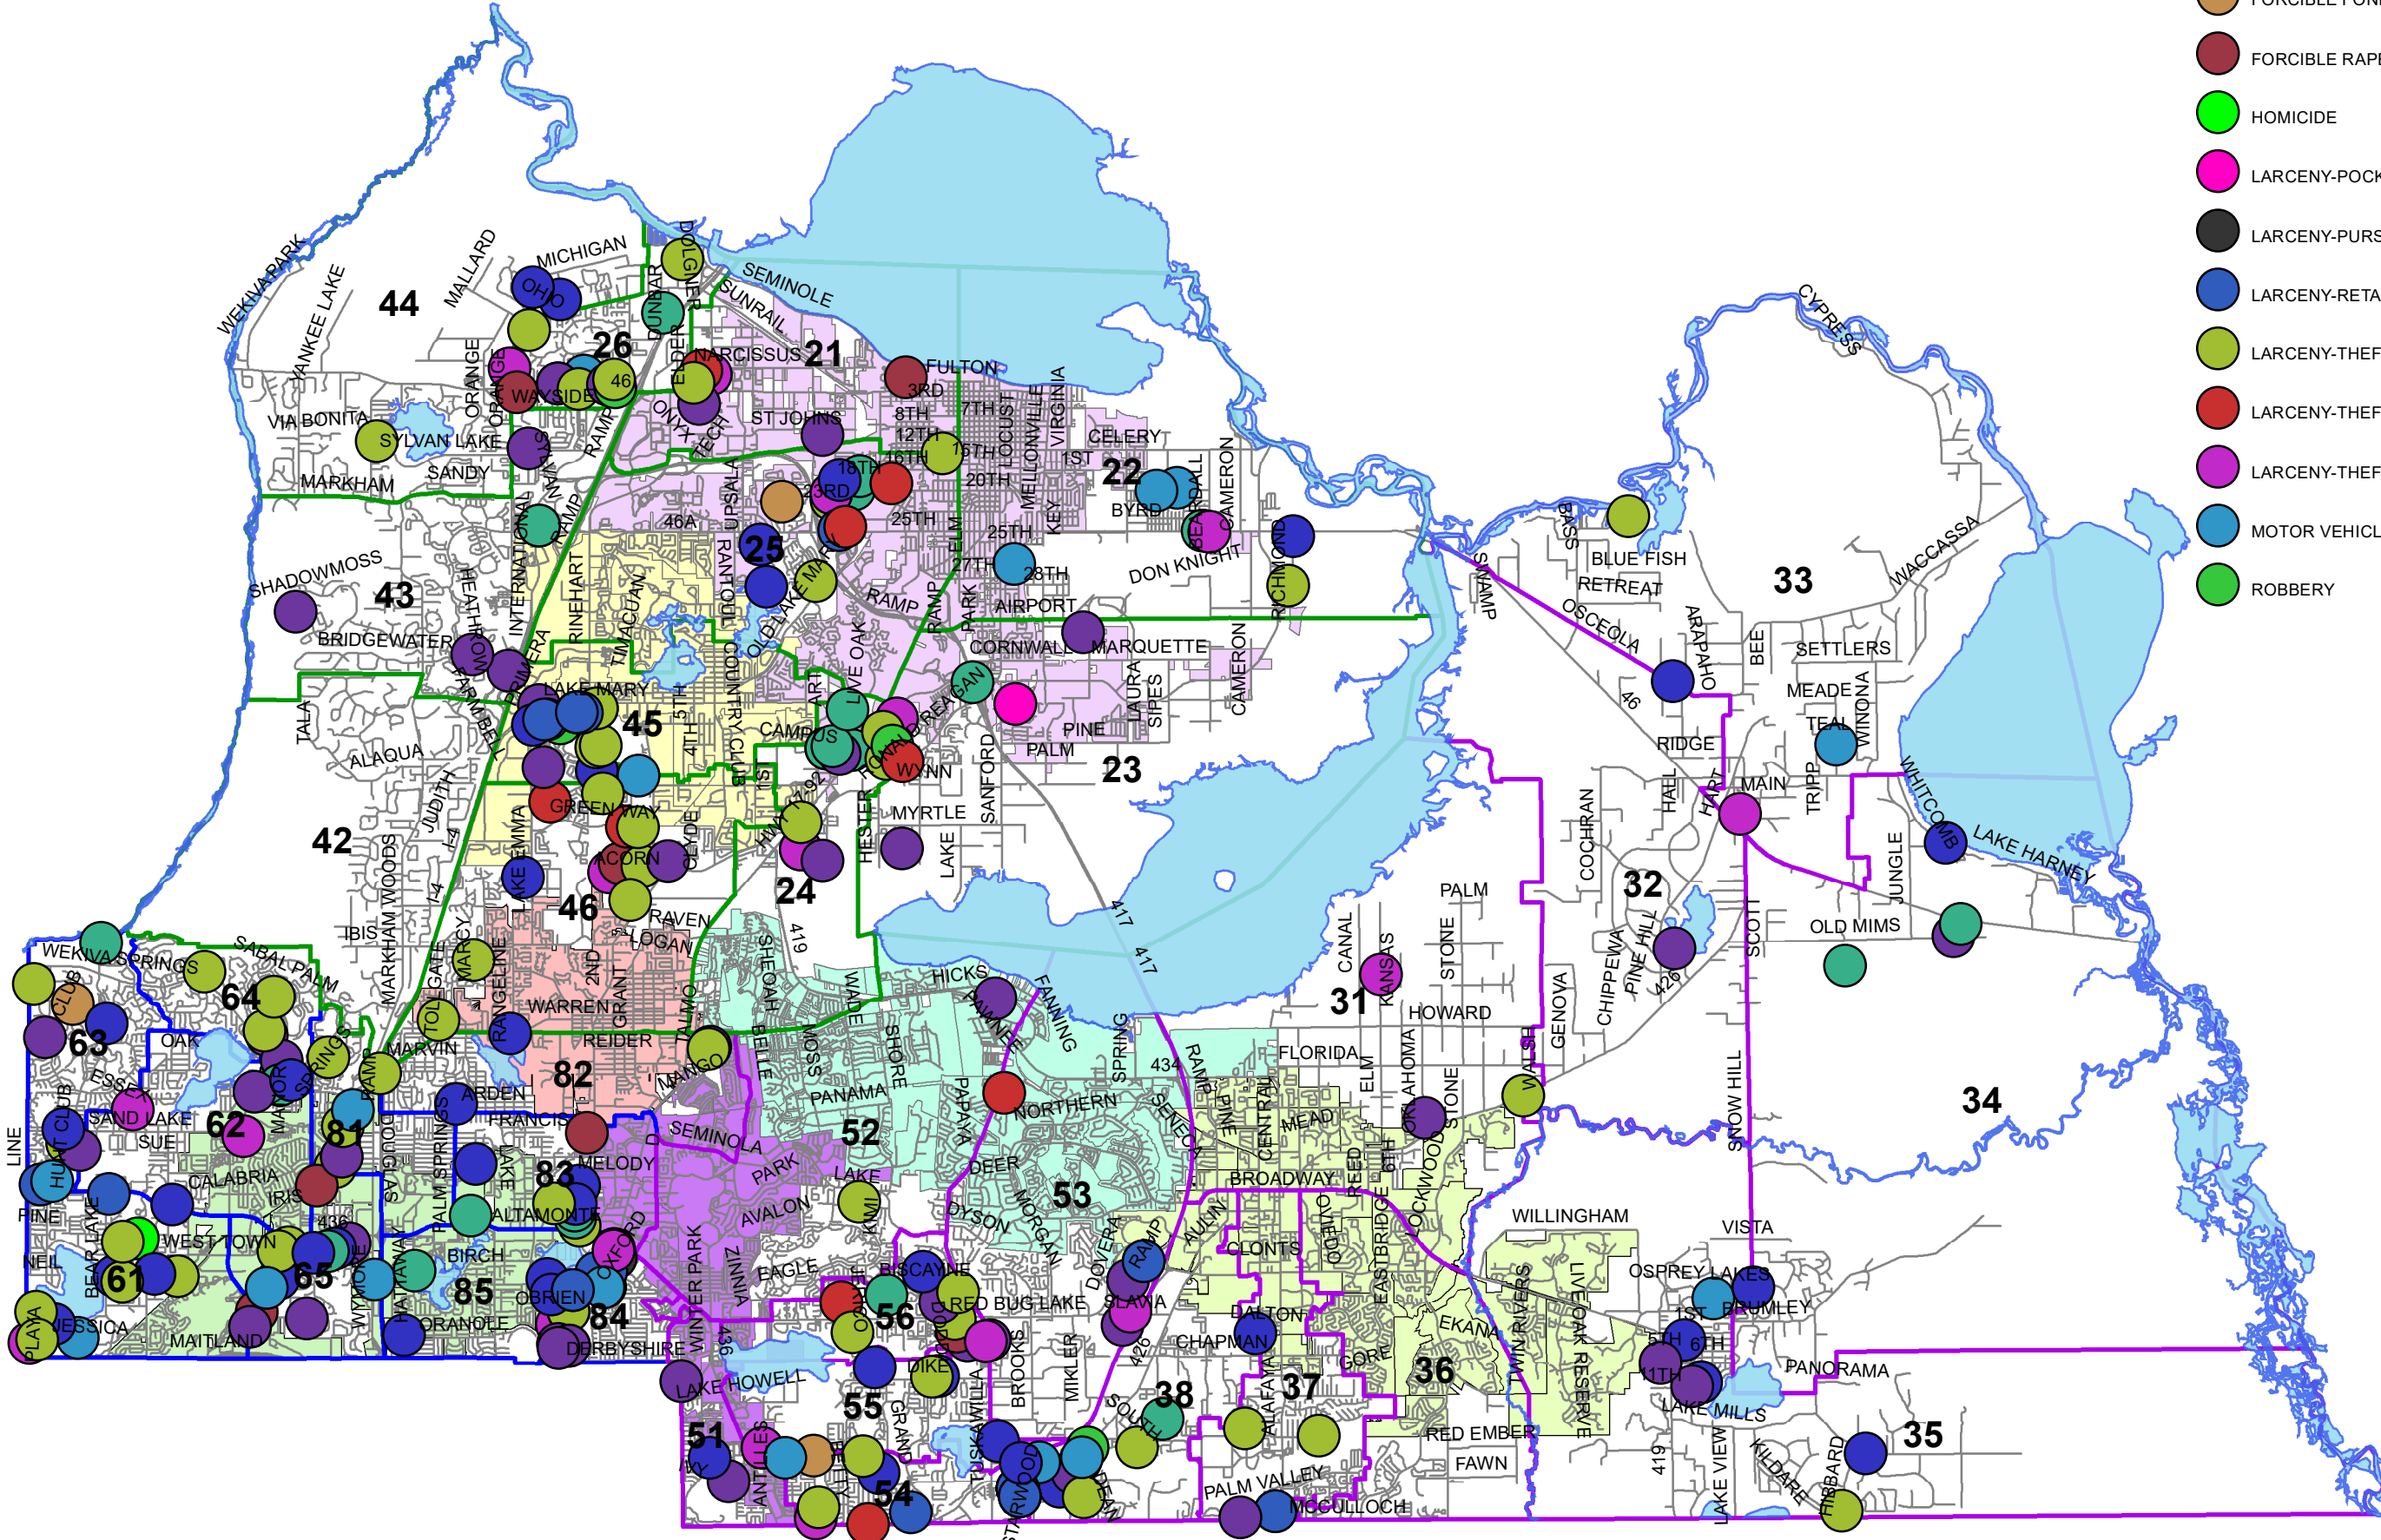

PART I CRIMES

04/01/18 - 04/30/18

- AGGRAVATED ASSAULT
- ALL OTHER LARCENY
- BURGLARY
- FORCIBLE FONDLING
- FORCIBLE RAPE
- HOMICIDE
- LARCENY-POCKET PICKING
- LARCENY-PURSE SNATCHING
- LARCENY-RETAIL THEFT/SHOPLIFTING
- LARCENY-THEFT FROM MOTOR VEHICLE/NO PARTS
- LARCENY-THEFT OF BICYCLES
- LARCENY-THEFT OF MOTOR VEHICLE PARTS/ACCESSORIES
- MOTOR VEHICLE THEFT
- ROBBERY

This map does not include incidents for which addresses could not be verified or geocoded.