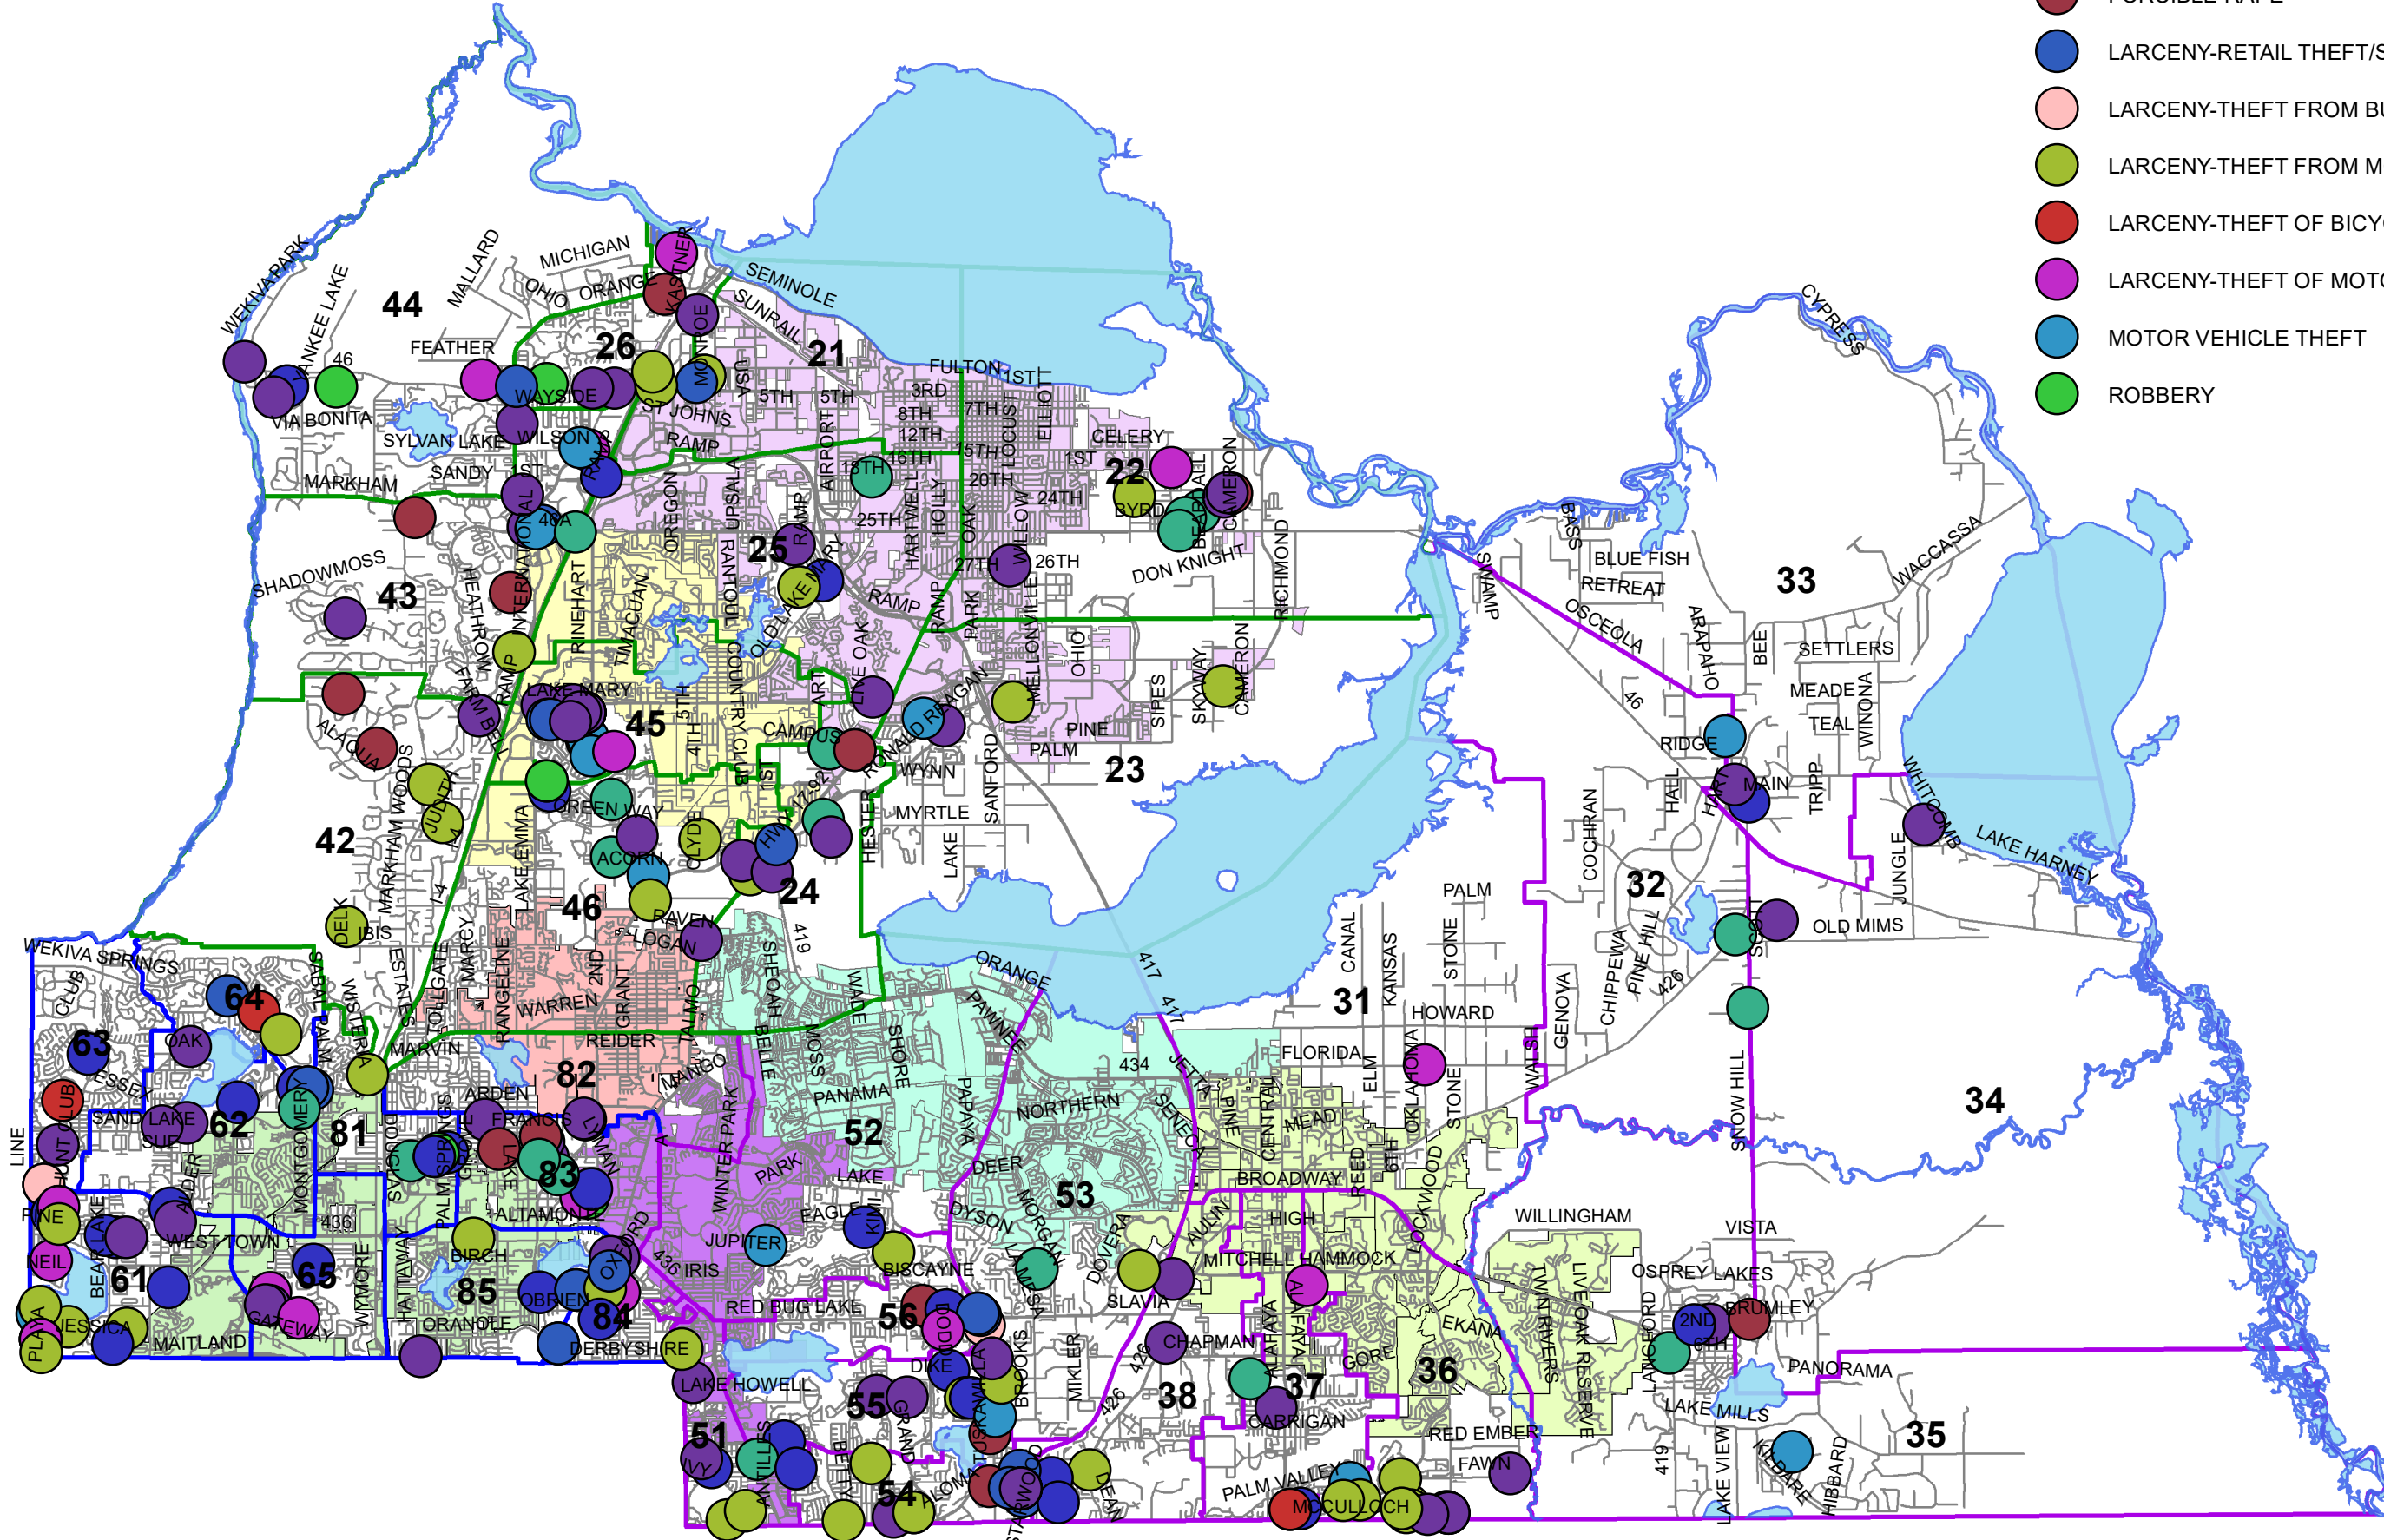

PART I CRIMES

06/01/19 - 06/30/19

- AGGRAVATED ASSAULT
- ALL OTHER LARCENY
- BURGLARY
- FORCIBLE RAPE
- LARCENY-RETAIL THEFT/SHOPLIFTING
- LARCENY-THEFT FROM BUILDING
- LARCENY-THEFT FROM MOTOR VEHICLE/NO PARTS
- LARCENY-THEFT OF BICYCLES
- LARCENY-THEFT OF MOTOR VEHICLE PARTS/ACCESSORIES
- MOTOR VEHICLE THEFT
- ROBBERY

This map does not include incidents for which addresses could not be verified or geocoded.