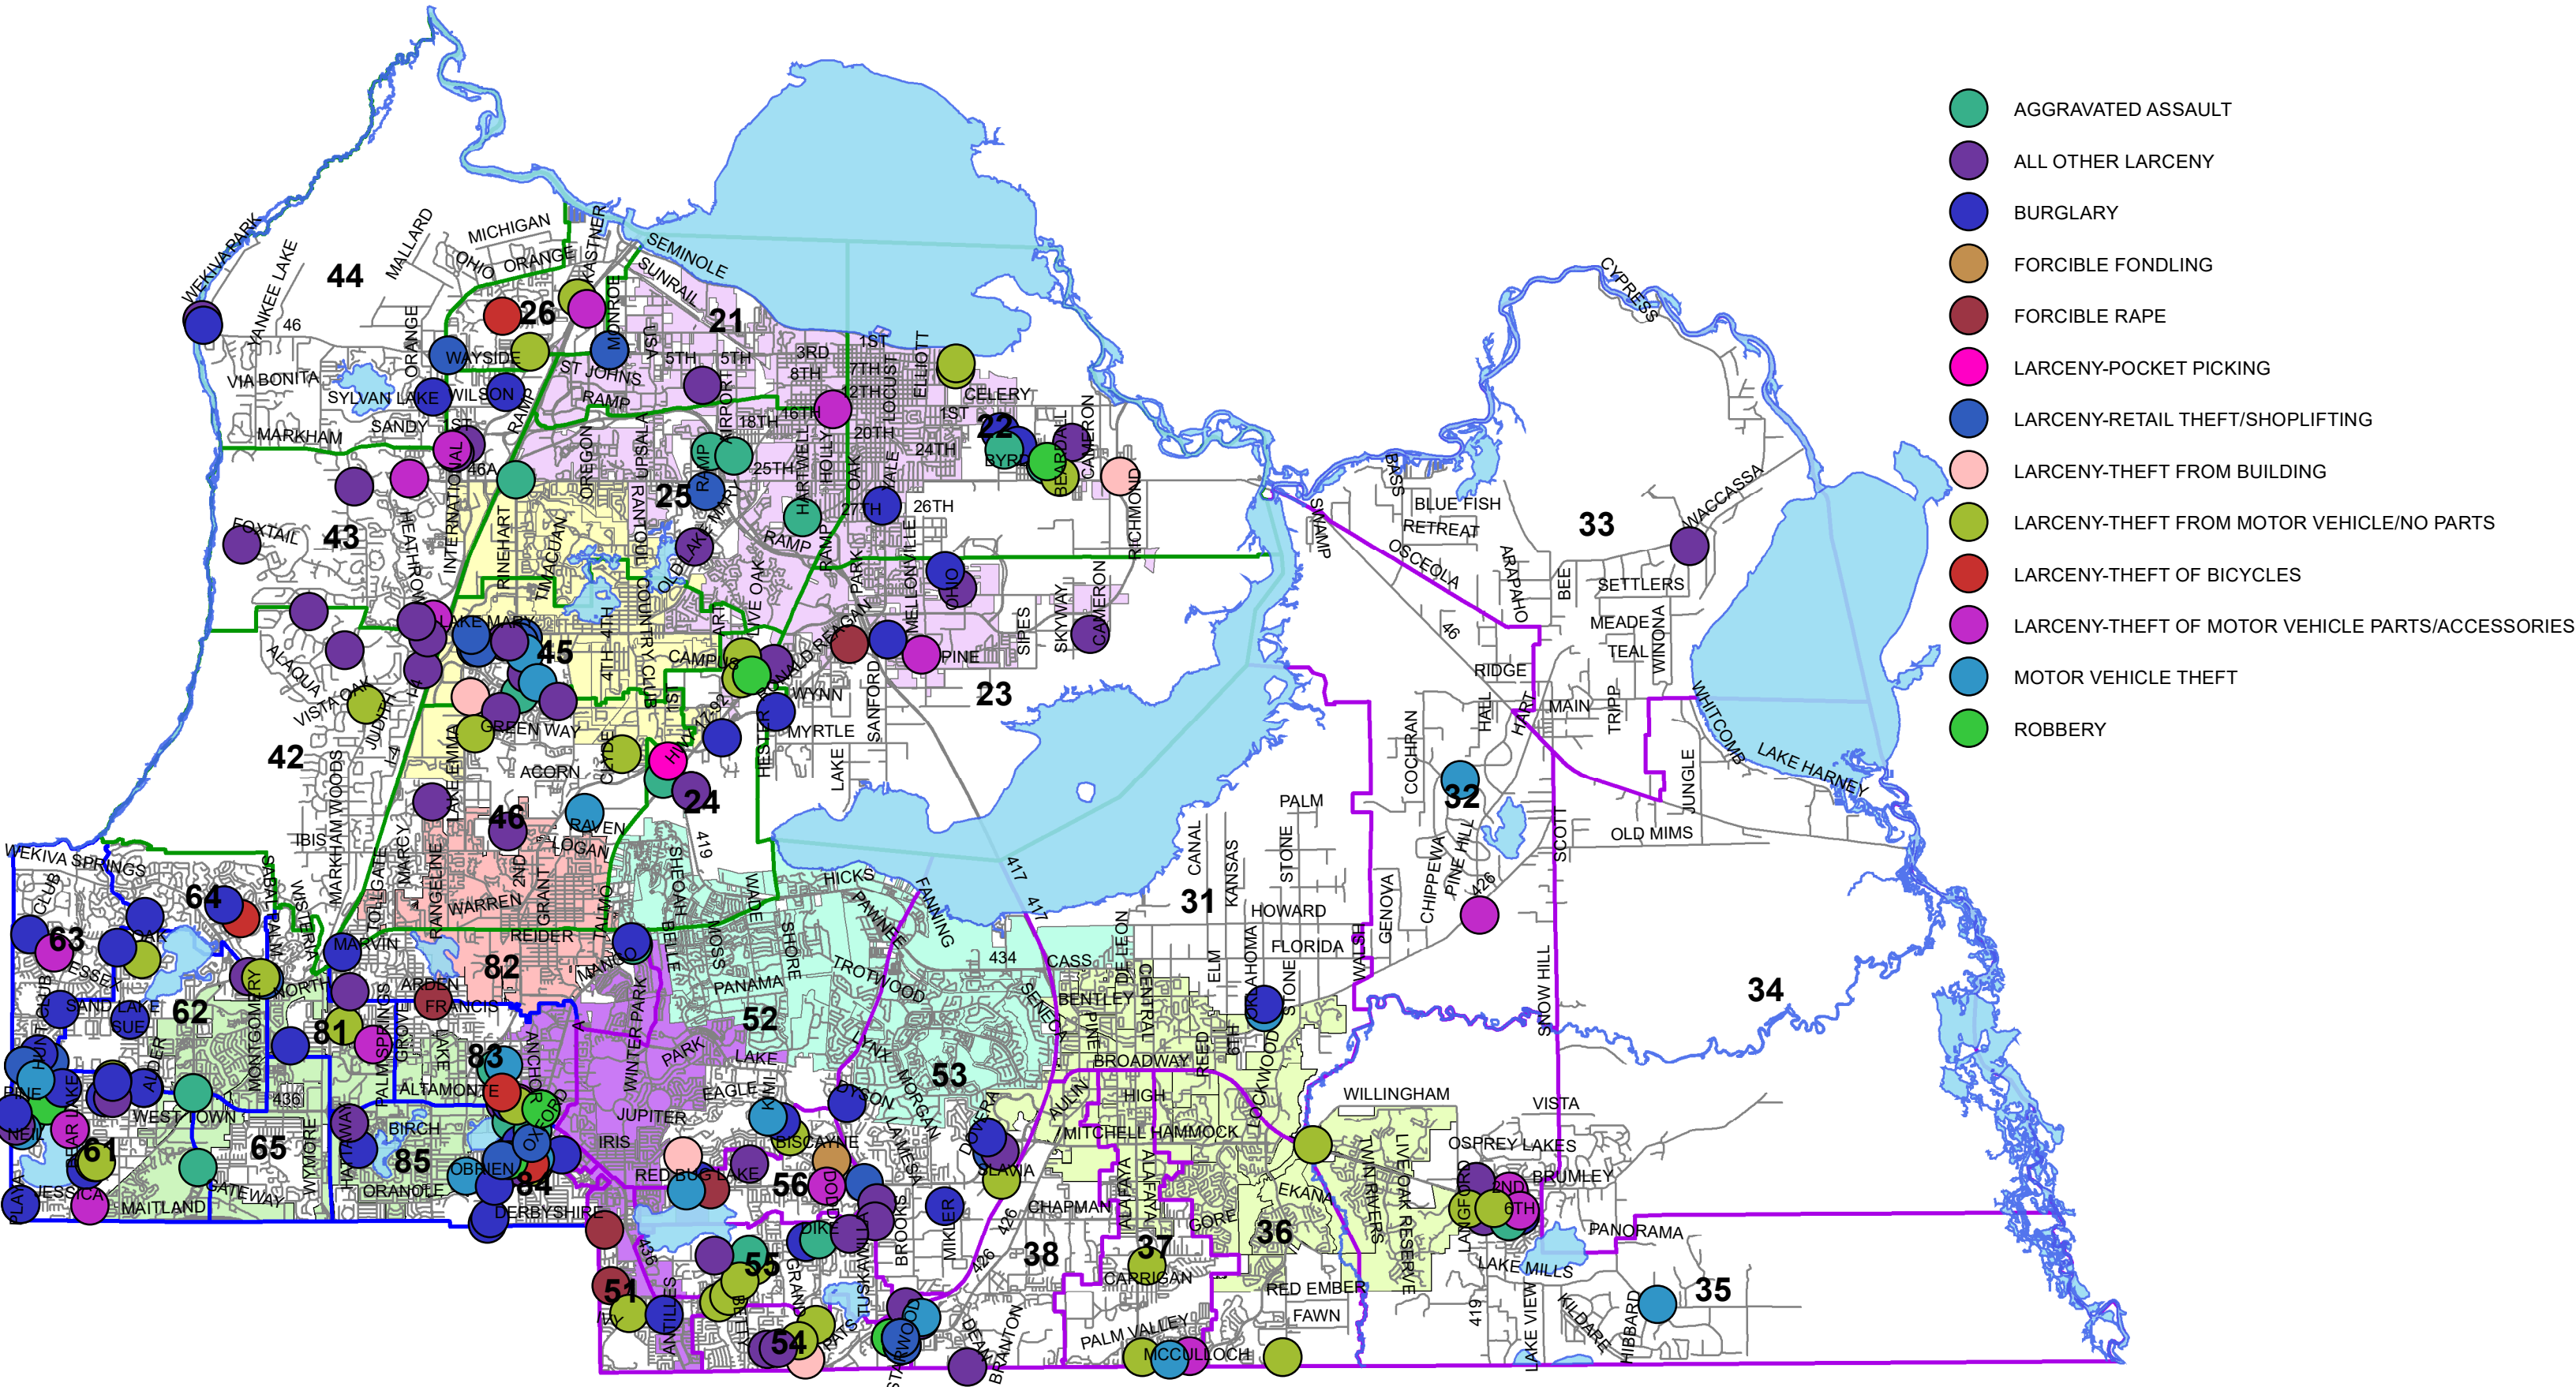

PART I CRIMES

08/01/19 - 08/31/19

- AGGRAVATED ASSAULT
- ALL OTHER LARCENY
- BURGLARY
- FORCIBLE FONDLING
- FORCIBLE RAPE
- LARCENY-POCKET PICKING
- LARCENY-RETAIL THEFT/SHOPLIFTING
- LARCENY-THEFT FROM BUILDING
- LARCENY-THEFT FROM MOTOR VEHICLE/NO PARTS
- LARCENY-THEFT OF BICYCLES
- LARCENY-THEFT OF MOTOR VEHICLE PARTS/ACCESSORIES
- MOTOR VEHICLE THEFT
- ROBBERY

This map does not include incidents for which addresses could not be verified or geocoded.