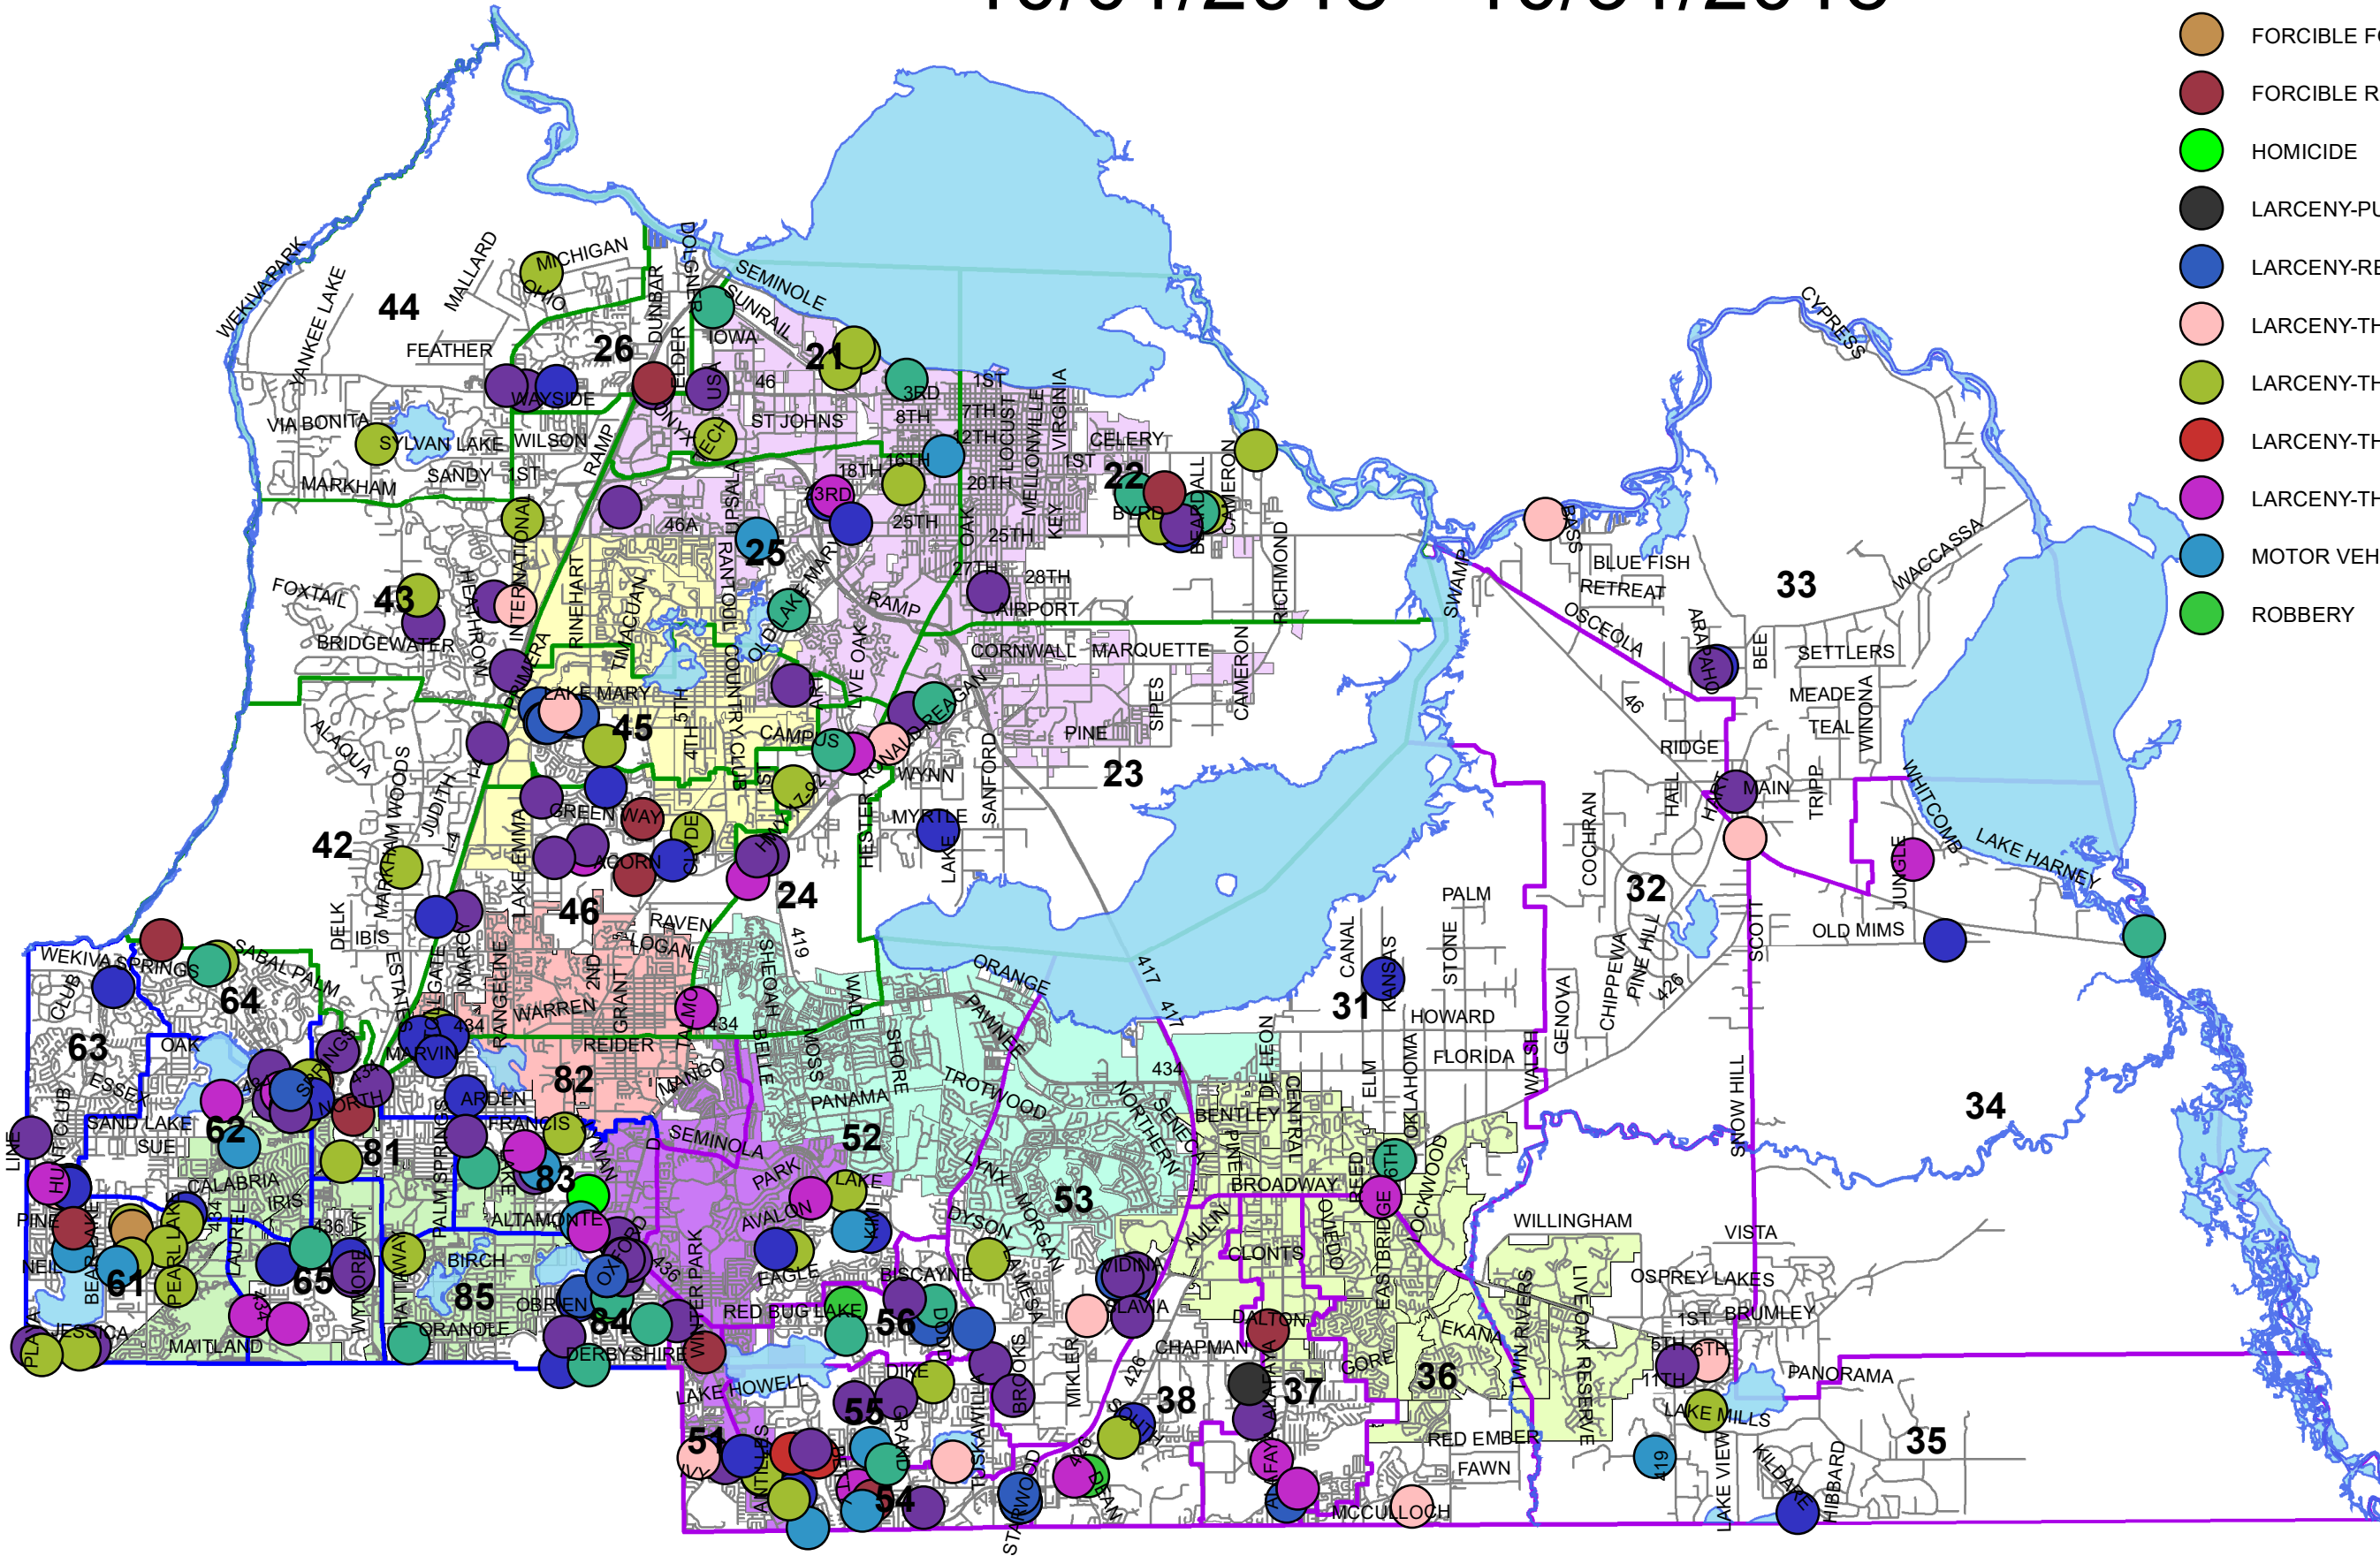

PART I CRIMES

10/01/2018 - 10/31/2018

- AGGRAVATED ASSAULT
- ALL OTHER LARCENY
- BURGLARY
- FORCIBLE FONDLING
- FORCIBLE RAPE
- HOMICIDE
- LARCENY-PURSE SNATCHING
- LARCENY-RETAIL THEFT/SHOPLIFTING
- LARCENY-THEFT FROM BUILDING
- LARCENY-THEFT FROM MOTOR VEHICLE/NO PARTS
- LARCENY-THEFT OF BICYCLES
- LARCENY-THEFT OF MOTOR VEHICLE PARTS/ACCESSORIES
- MOTOR VEHICLE THEFT
- ROBBERY

This map does not include incidents for which addresses could not be verified or geocoded.