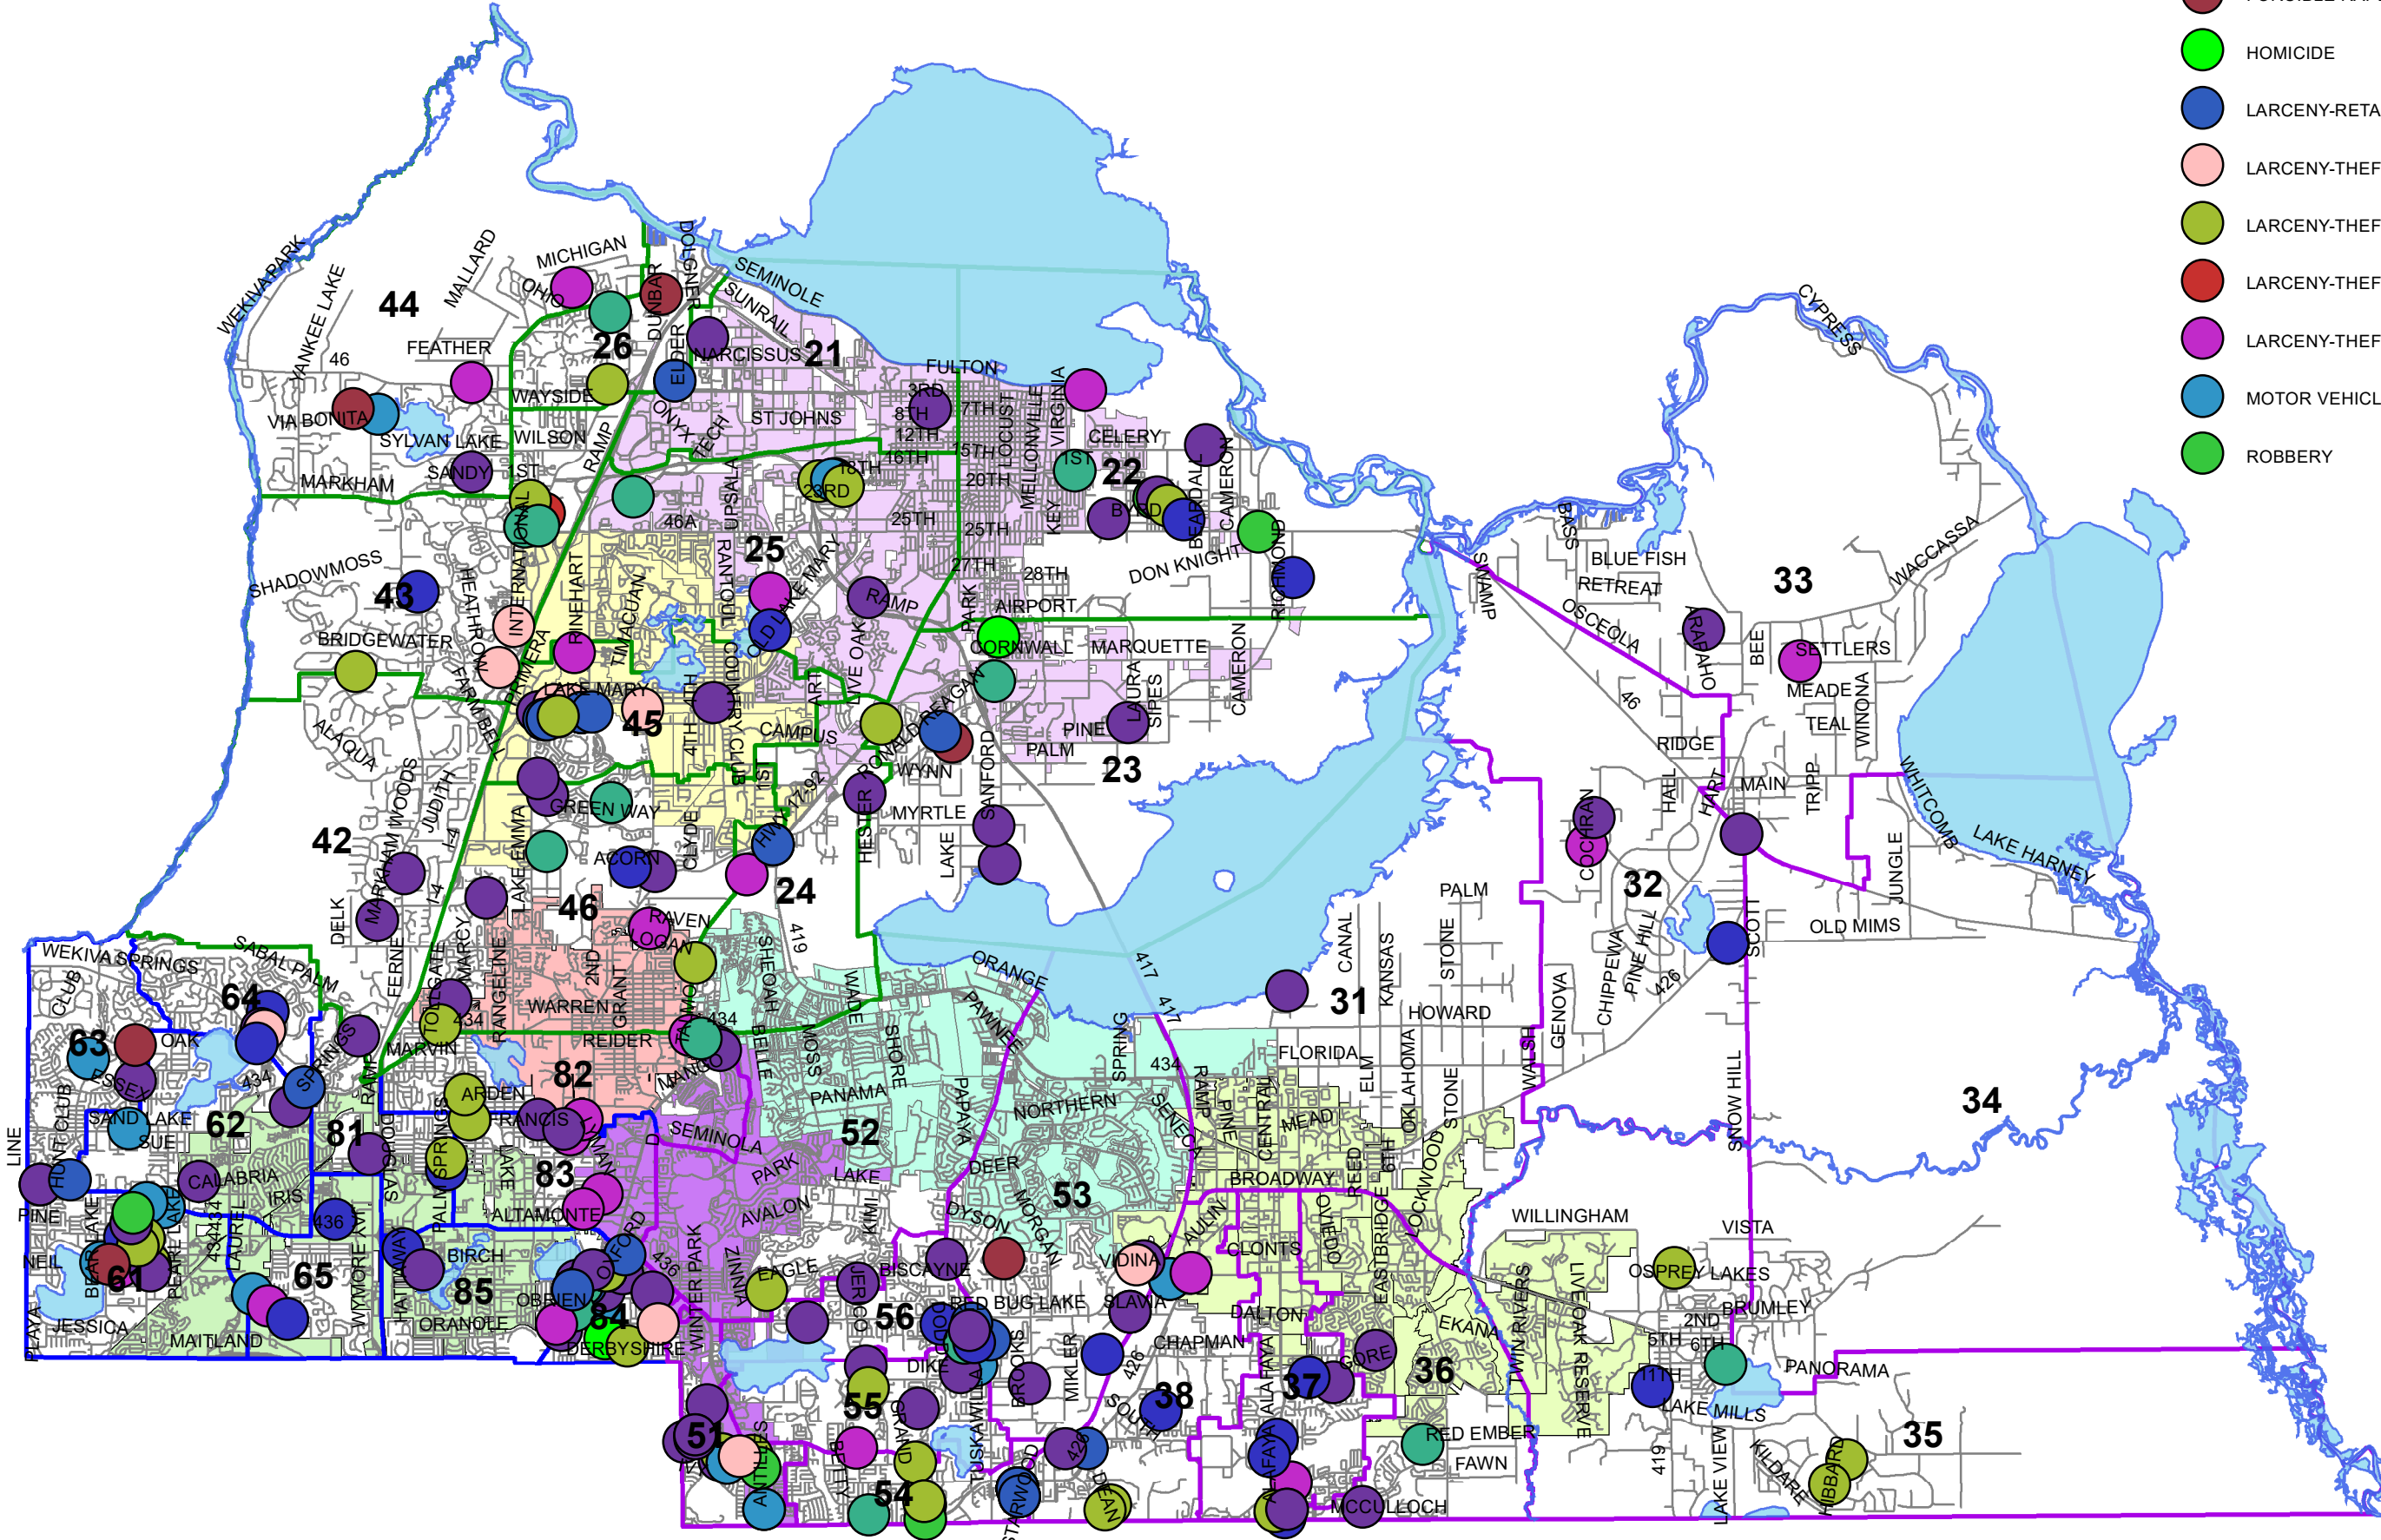

PART I CRIMES

11/01/2018 - 11/30/2018

- AGGRAVATED ASSAULT
- ALL OTHER LARCENY
- BURGLARY
- FORCIBLE RAPE
- HOMICIDE
- LARCENY-RETAIL THEFT/SHOPLIFTING
- LARCENY-THEFT FROM BUILDING
- LARCENY-THEFT FROM MOTOR VEHICLE/NO PARTS
- LARCENY-THEFT OF BICYCLES
- LARCENY-THEFT OF MOTOR VEHICLE PARTS/ACCESSORIES
- MOTOR VEHICLE THEFT
- ROBBERY

This map does not include incidents for which addresses could not be verified or geocoded.