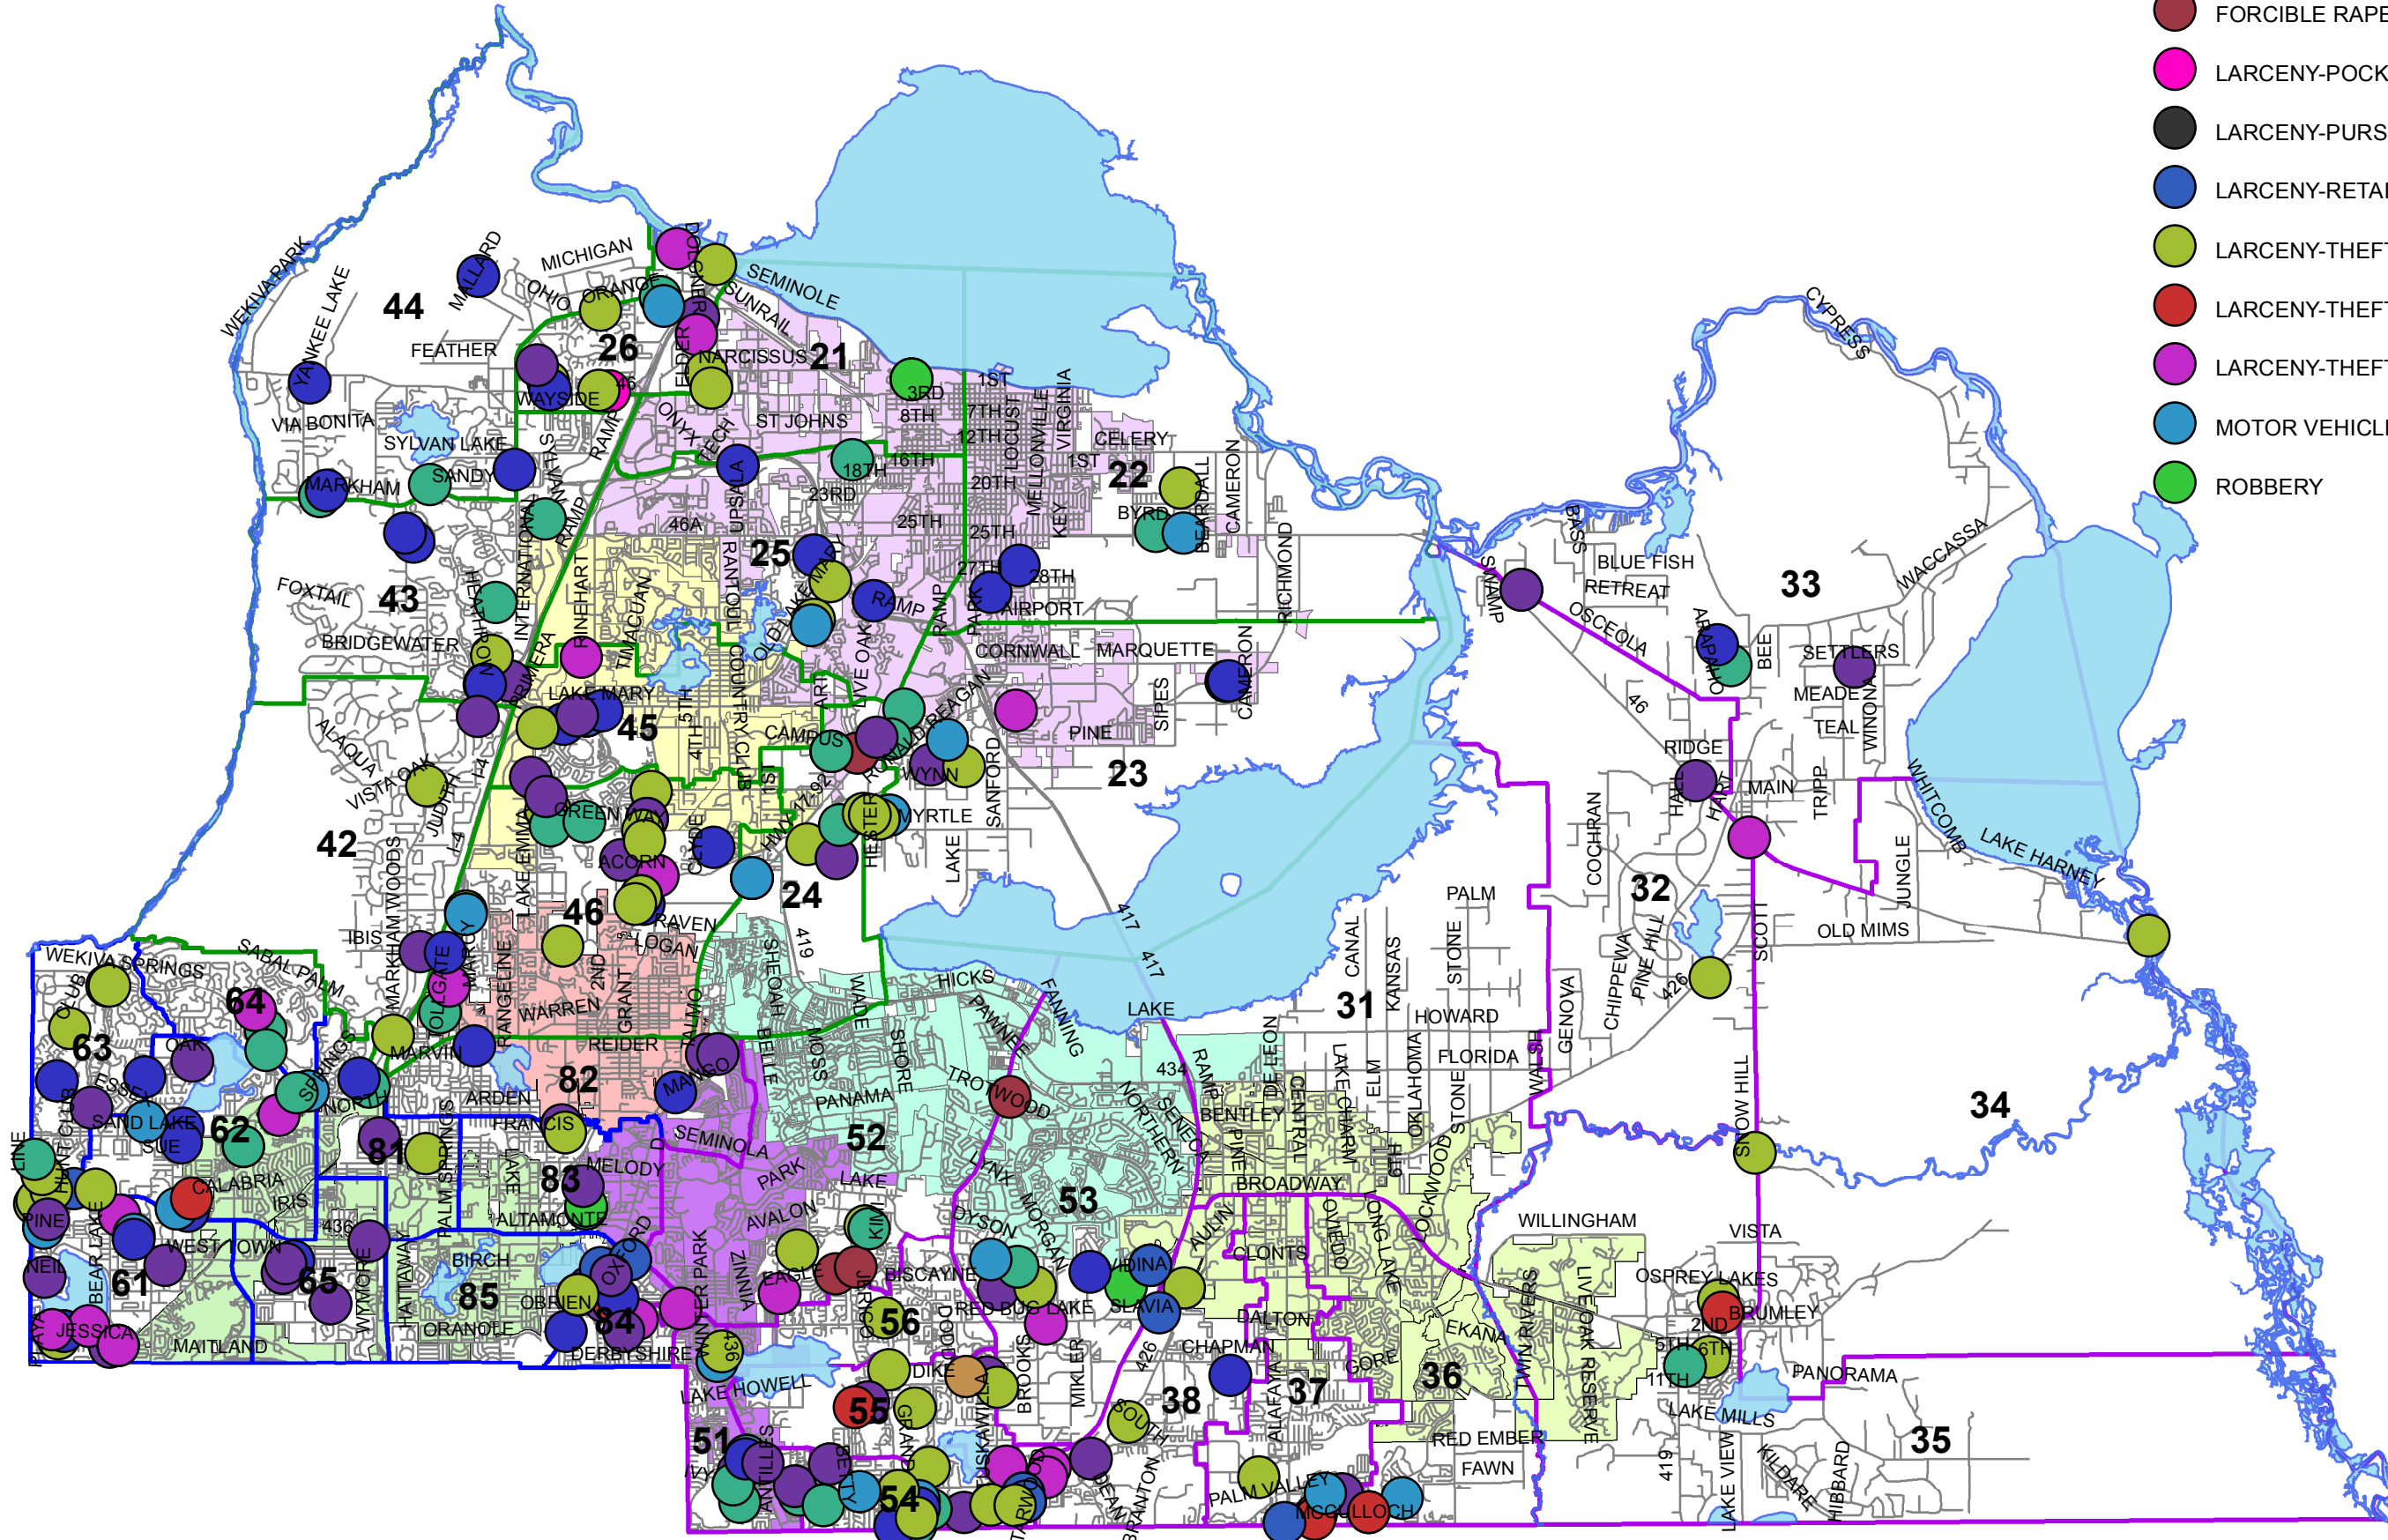

PART I CRIMES

01/01/2018 - 01/31/2018

- AGGRAVATED ASSAULT
- ALL OTHER LARCENY
- BURGLARY
- FORCIBLE FONDLING
- FORCIBLE RAPE
- LARCENY-POCKET PICKING
- LARCENY-PURSE SNATCHING
- LARCENY-RETAIL THEFT/SHOPLIFTING
- LARCENY-THEFT FROM MOTOR VEHICLE/NO PARTS
- LARCENY-THEFT OF BICYCLES
- LARCENY-THEFT OF MOTOR VEHICLE PARTS/ACCESSORIES
- MOTOR VEHICLE THEFT
- ROBBERY

This map does not include incidents for which addresses could not be verified or geocoded.