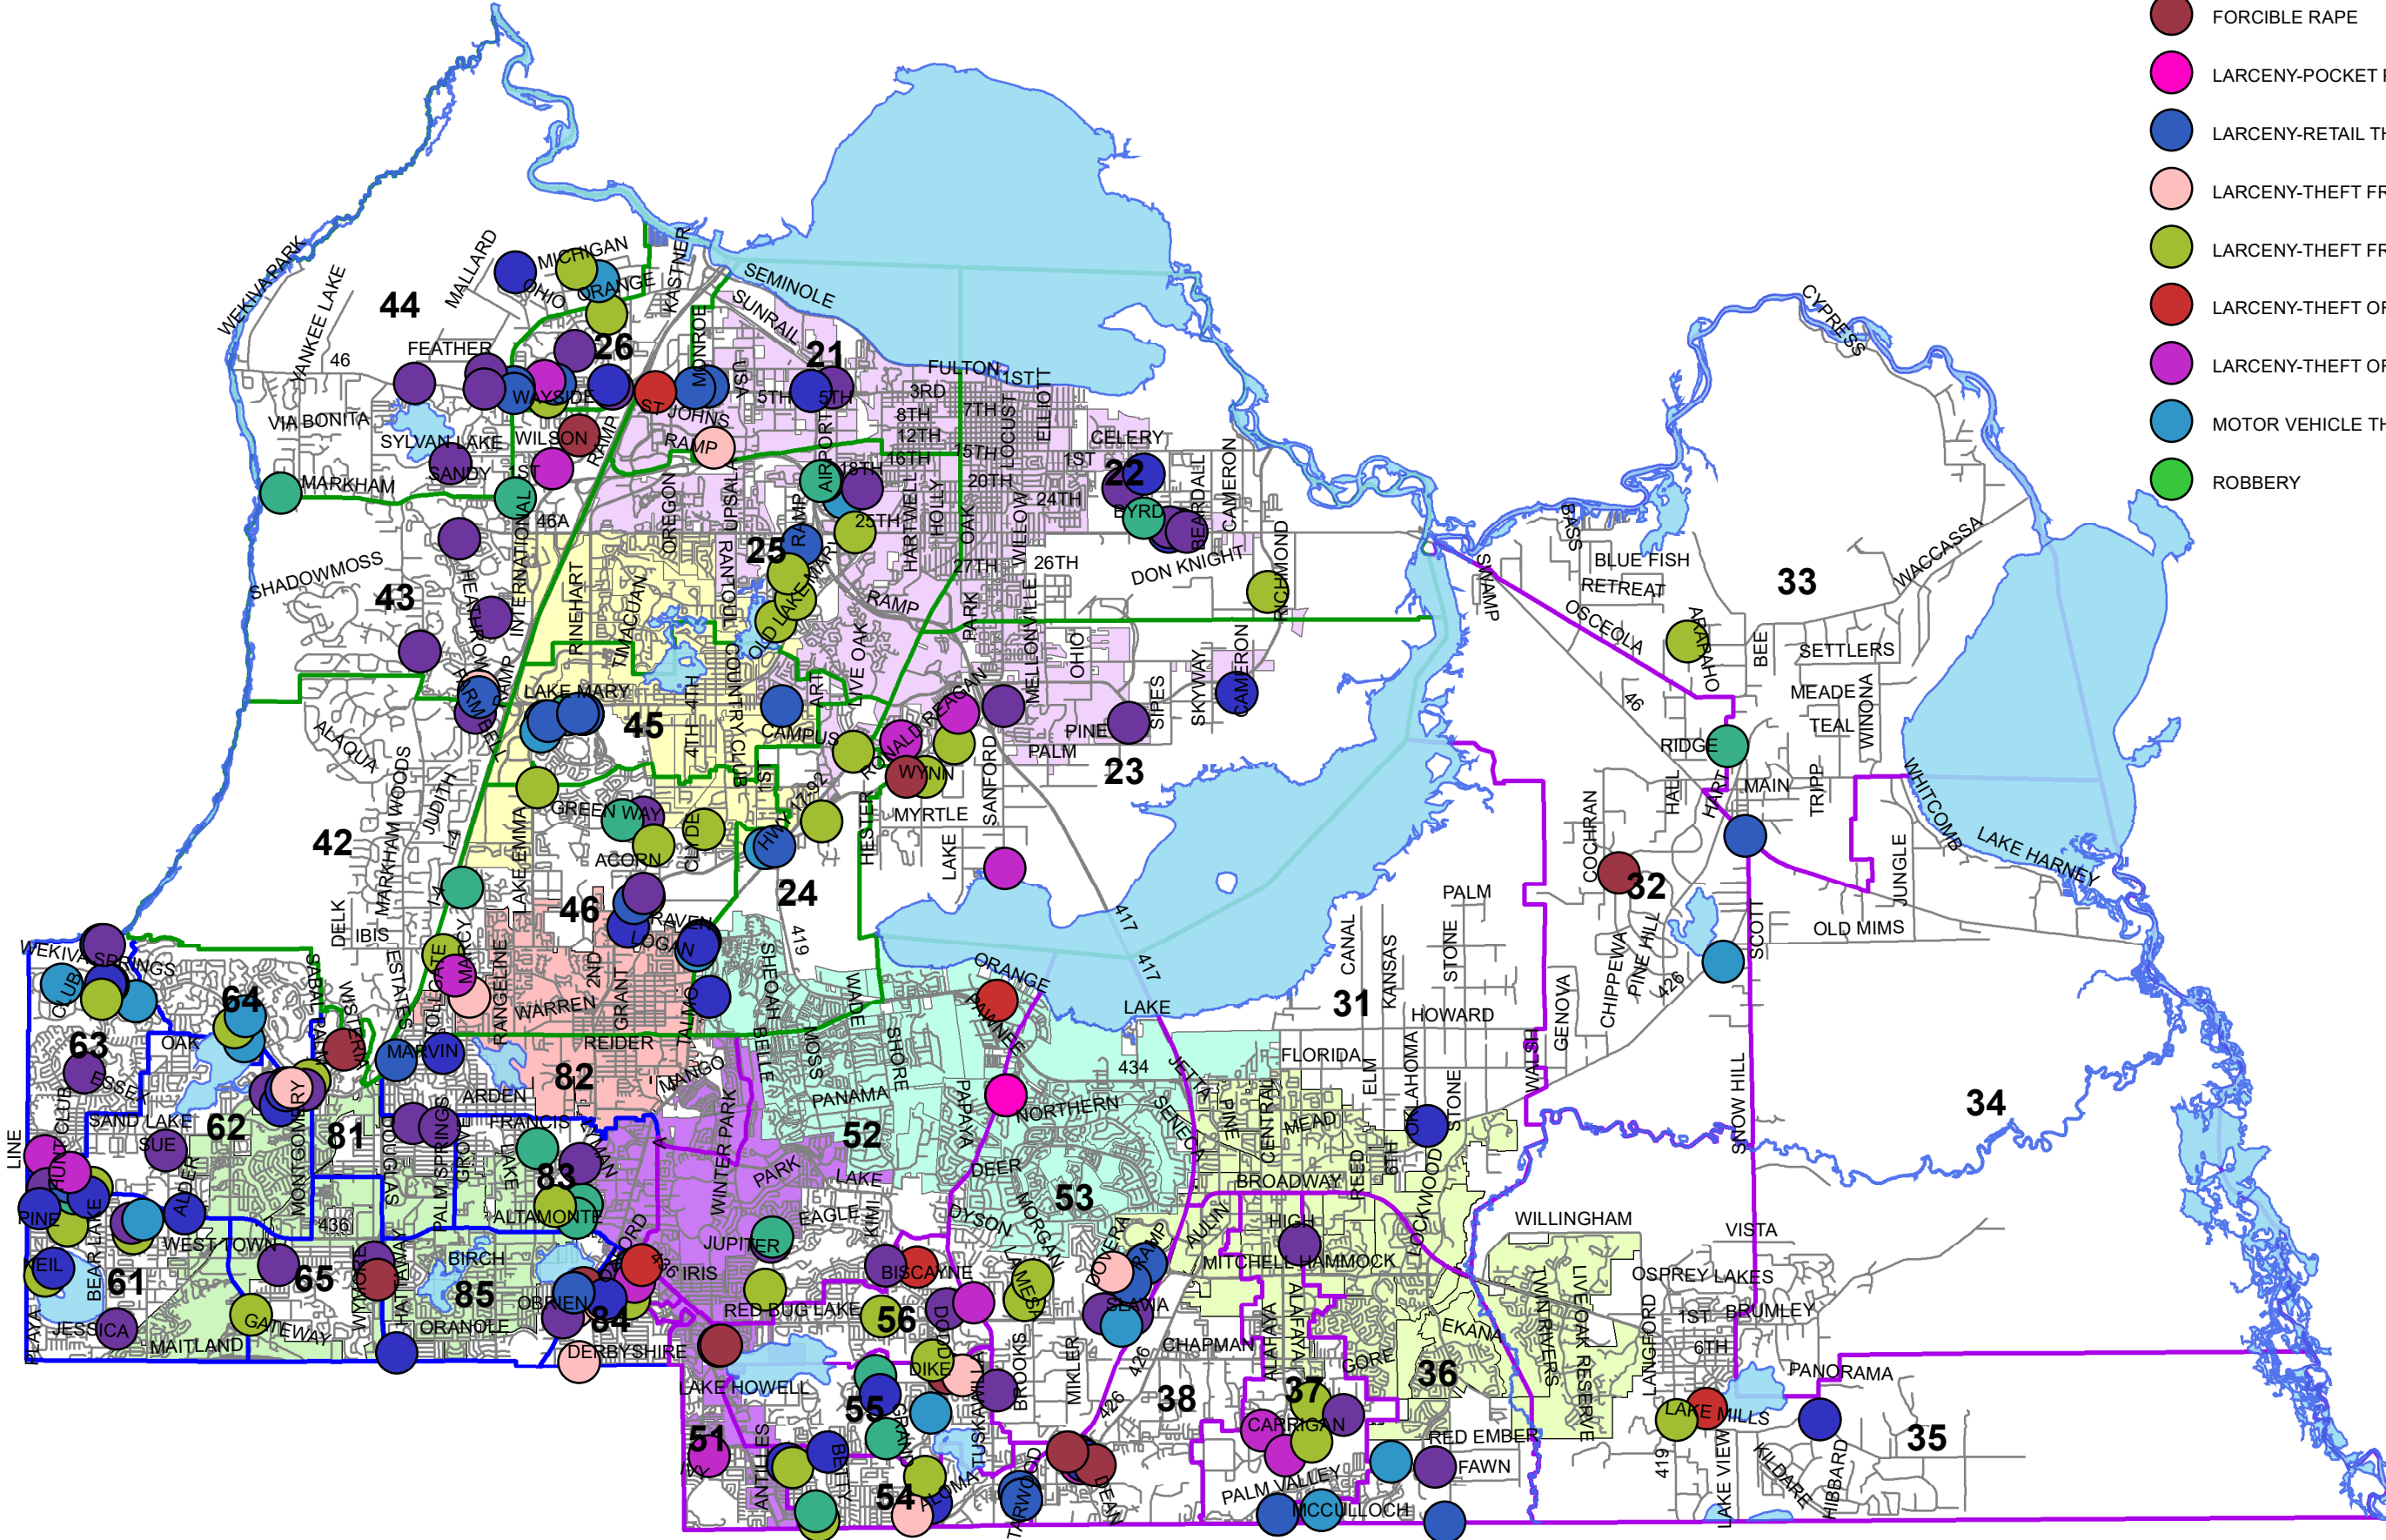

PART I CRIMES

03/01/19 - 03/31/19

- AGGRAVATED ASSAULT
- ALL OTHER LARCENY
- BURGLARY
- FORCIBLE RAPE
- LARCENY-POCKET PICKING
- LARCENY-RETAIL THEFT/SHOPLIFTING
- LARCENY-THEFT FROM BUILDING
- LARCENY-THEFT FROM MOTOR VEHICLE/NO PARTS
- LARCENY-THEFT OF BICYCLES
- LARCENY-THEFT OF MOTOR VEHICLE PARTS/ACCESSORIES
- MOTOR VEHICLE THEFT
- ROBBERY

This map does not include incidents for which addresses could not be verified or geocoded.