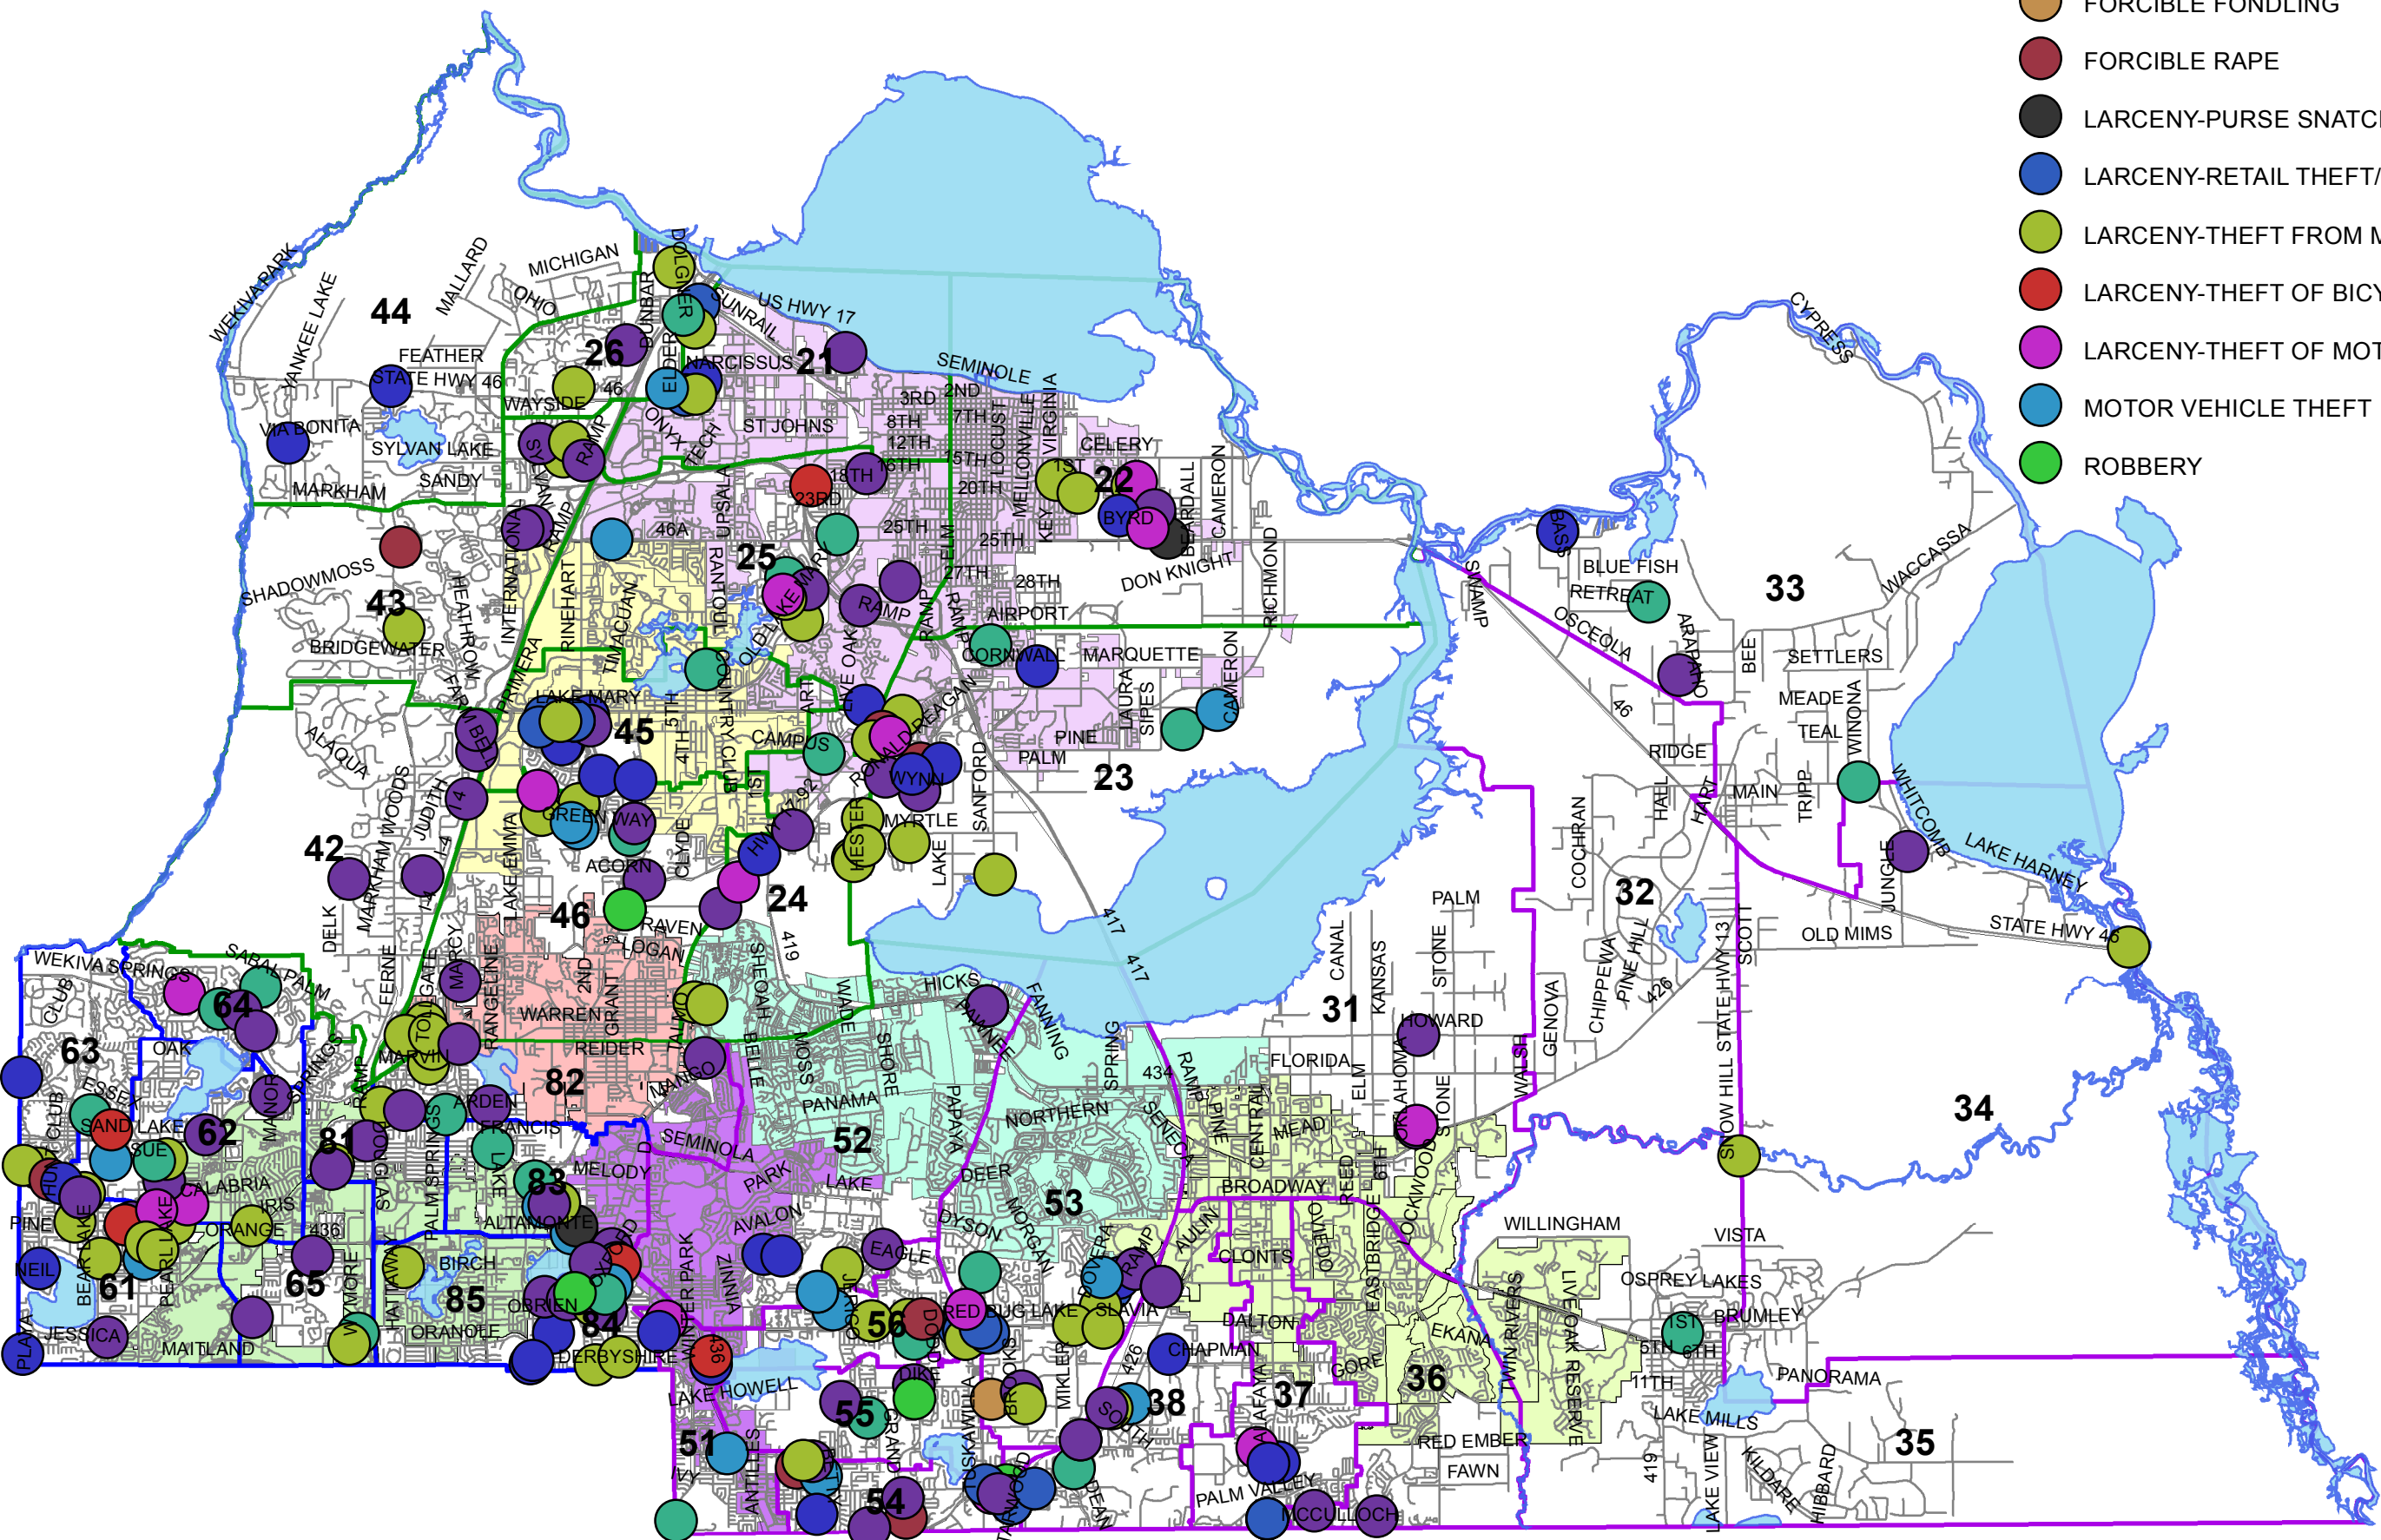

PART I CRIMES

11/01/17 - 11/30/17

- AGGRAVATED ASSAULT
- ALL OTHER LARCENY
- BURGLARY
- FORCIBLE FONDLING
- FORCIBLE RAPE
- LARCENY-PURSE SNATCHING
- LARCENY-RETAIL THEFT/SHOPLIFTING
- LARCENY-THEFT FROM MOTOR VEHICLE/NO PARTS
- LARCENY-THEFT OF BICYCLES
- LARCENY-THEFT OF MOTOR VEHICLE PARTS/ACCESSORIES
- MOTOR VEHICLE THEFT
- ROBBERY

This map does not include incidents for which addresses could not be verified or geocoded.