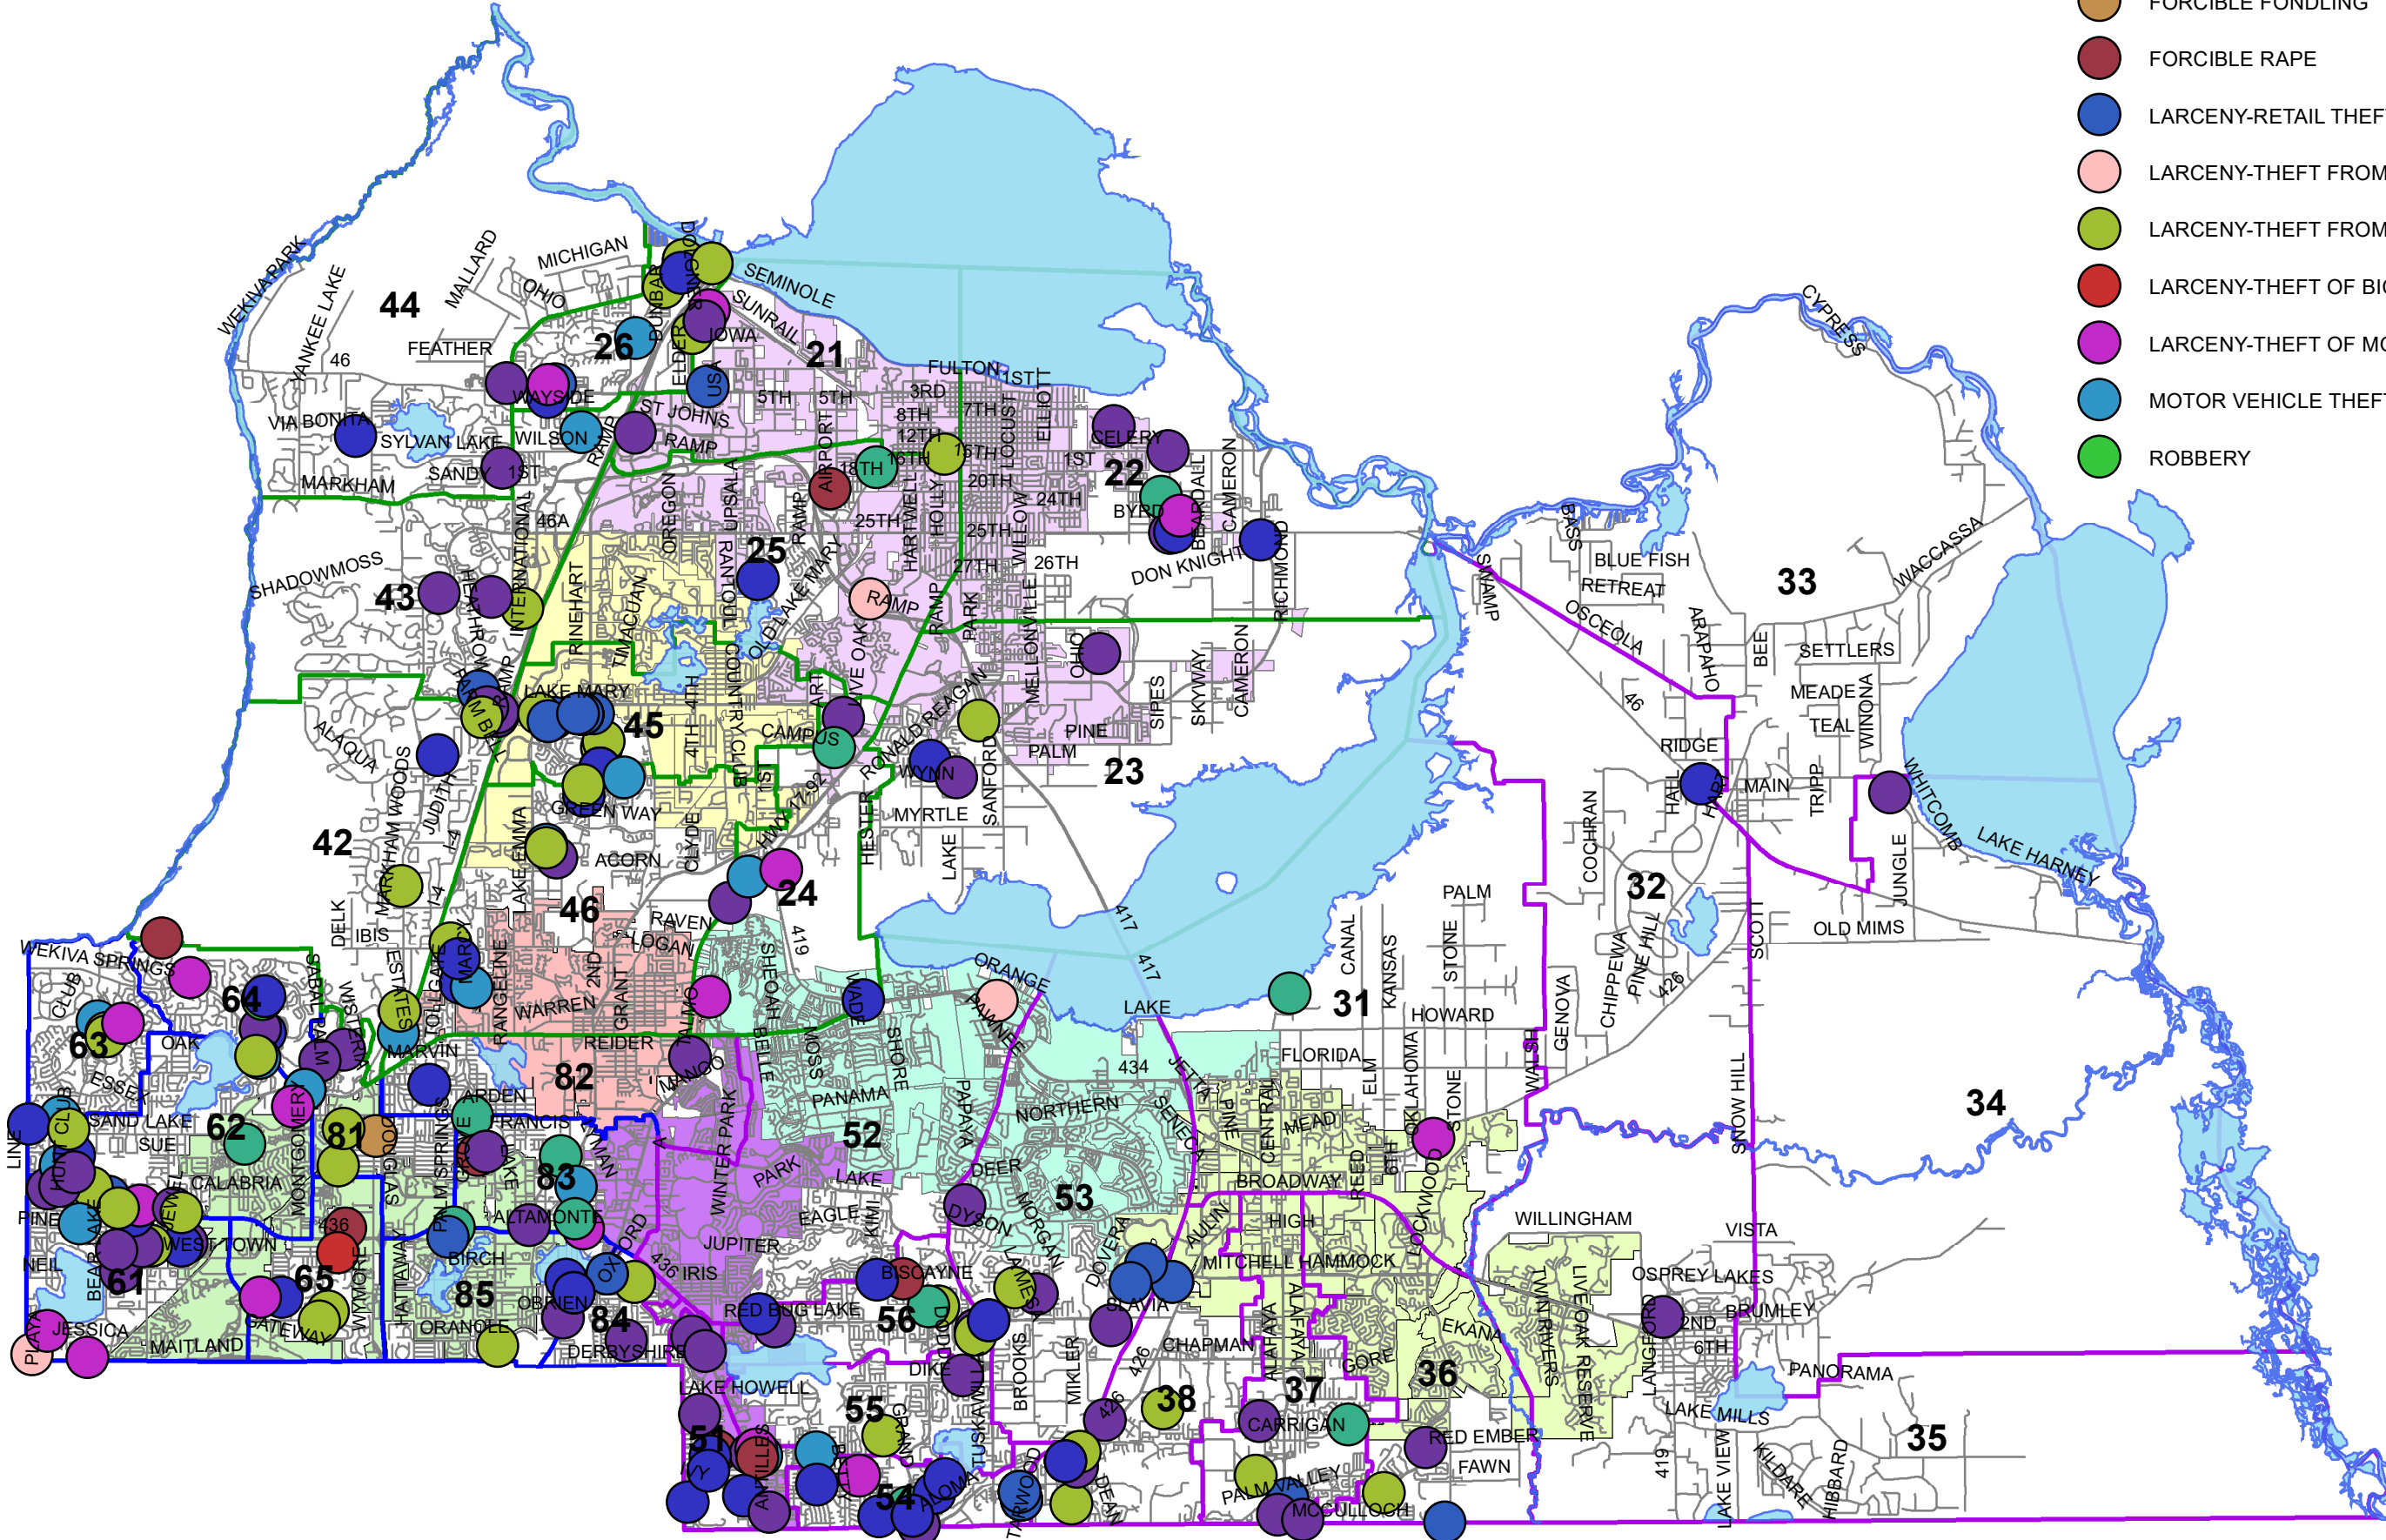

PART I CRIMES

02/01/19 - 02/28/19

- AGGRAVATED ASSAULT
- ALL OTHER LARCENY
- BURGLARY
- FORCIBLE FONDLING
- FORCIBLE RAPE
- LARCENY-RETAIL THEFT/SHOPLIFTING
- LARCENY-THEFT FROM BUILDING
- LARCENY-THEFT FROM MOTOR VEHICLE/NO PARTS
- LARCENY-THEFT OF BICYCLES
- LARCENY-THEFT OF MOTOR VEHICLE PARTS/ACCESSORIES
- MOTOR VEHICLE THEFT
- ROBBERY

This map does not include incidents for which addresses could not be verified or geocoded.