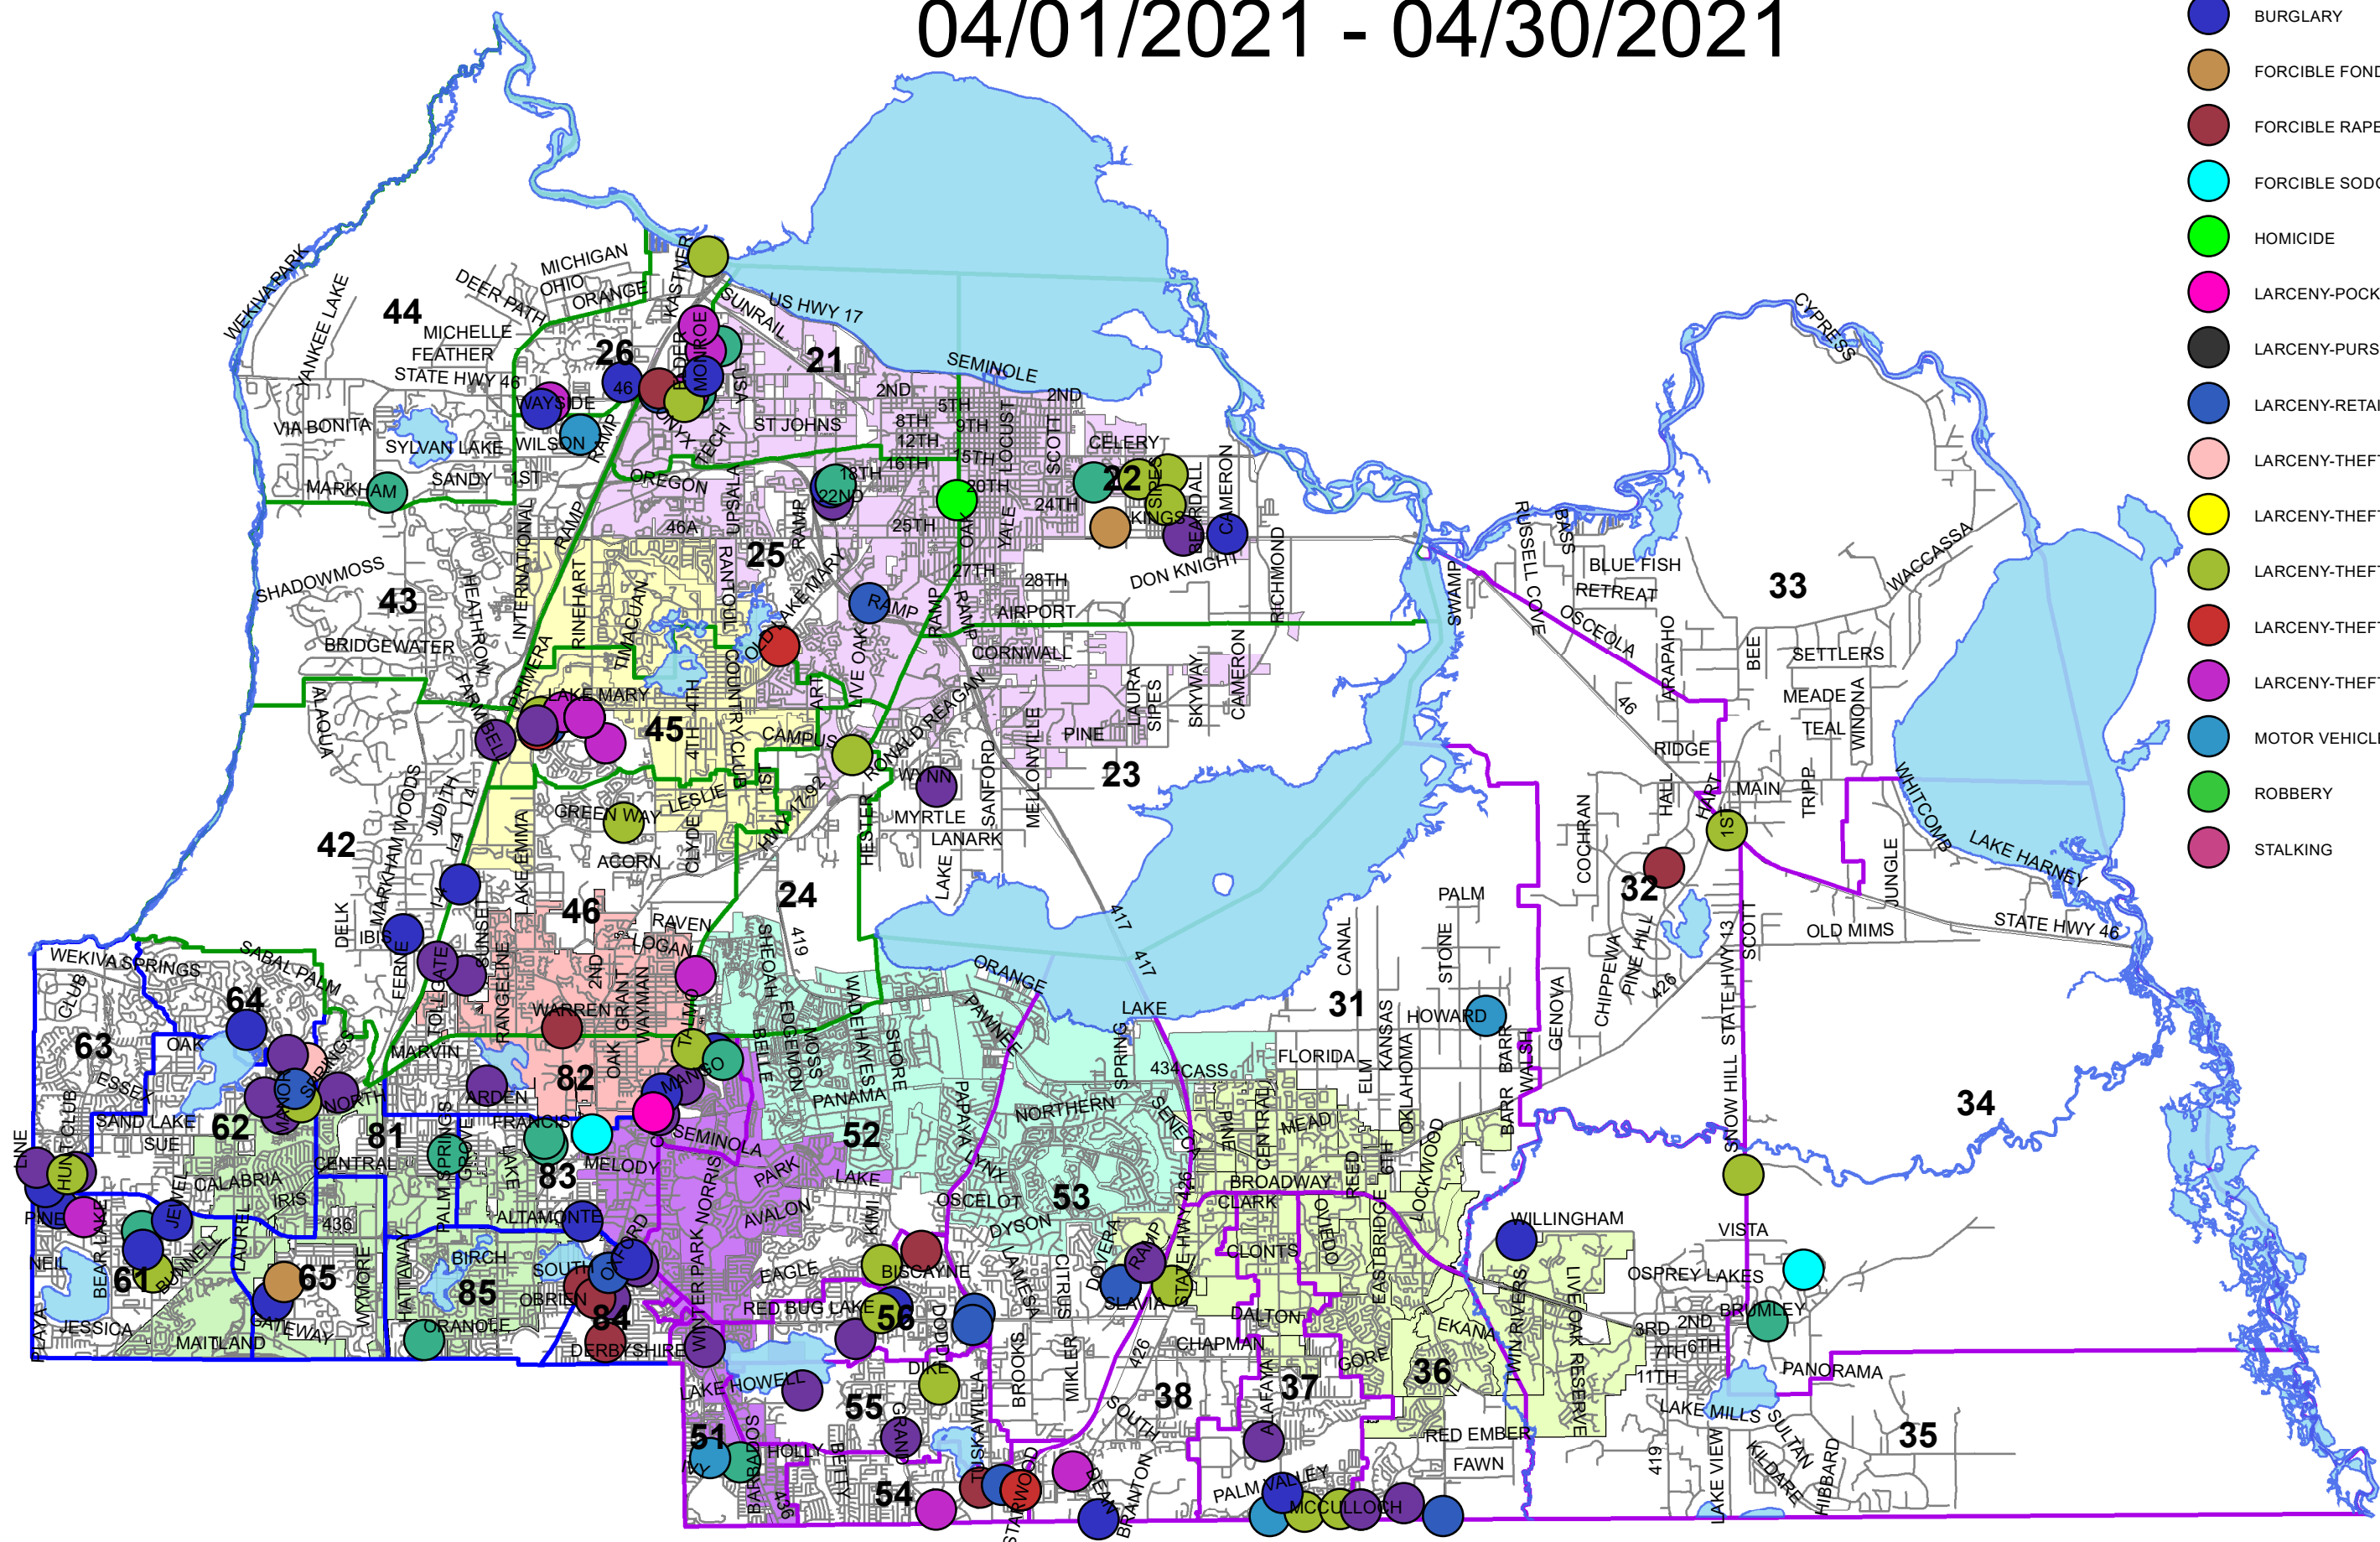

PART I CRIMES

04/01/2021 - 04/30/2021

- AGGRAVATED ASSAULT
- ALL OTHER LARCENY
- BURGLARY
- FORCIBLE FONDLING
- FORCIBLE RAPE
- FORCIBLE SODOMY
- HOMICIDE
- LARCENY-POCKET PICKING
- LARCENY-PURSE SNATCHING
- LARCENY-RETAIL THEFT/SHOPLIFTING
- LARCENY-THEFT FROM BUILDING
- LARCENY-THEFT FROM COIN-OPERATED MACHINE
- LARCENY-THEFT FROM MOTOR VEHICLE/NO PARTS
- LARCENY-THEFT OF BICYCLES
- LARCENY-THEFT OF MOTOR VEHICLE PARTS/ACCESSORIES
- MOTOR VEHICLE THEFT
- ROBBERY
- STALKING

This map does not include incidents for which addresses could not be verified or geocoded.