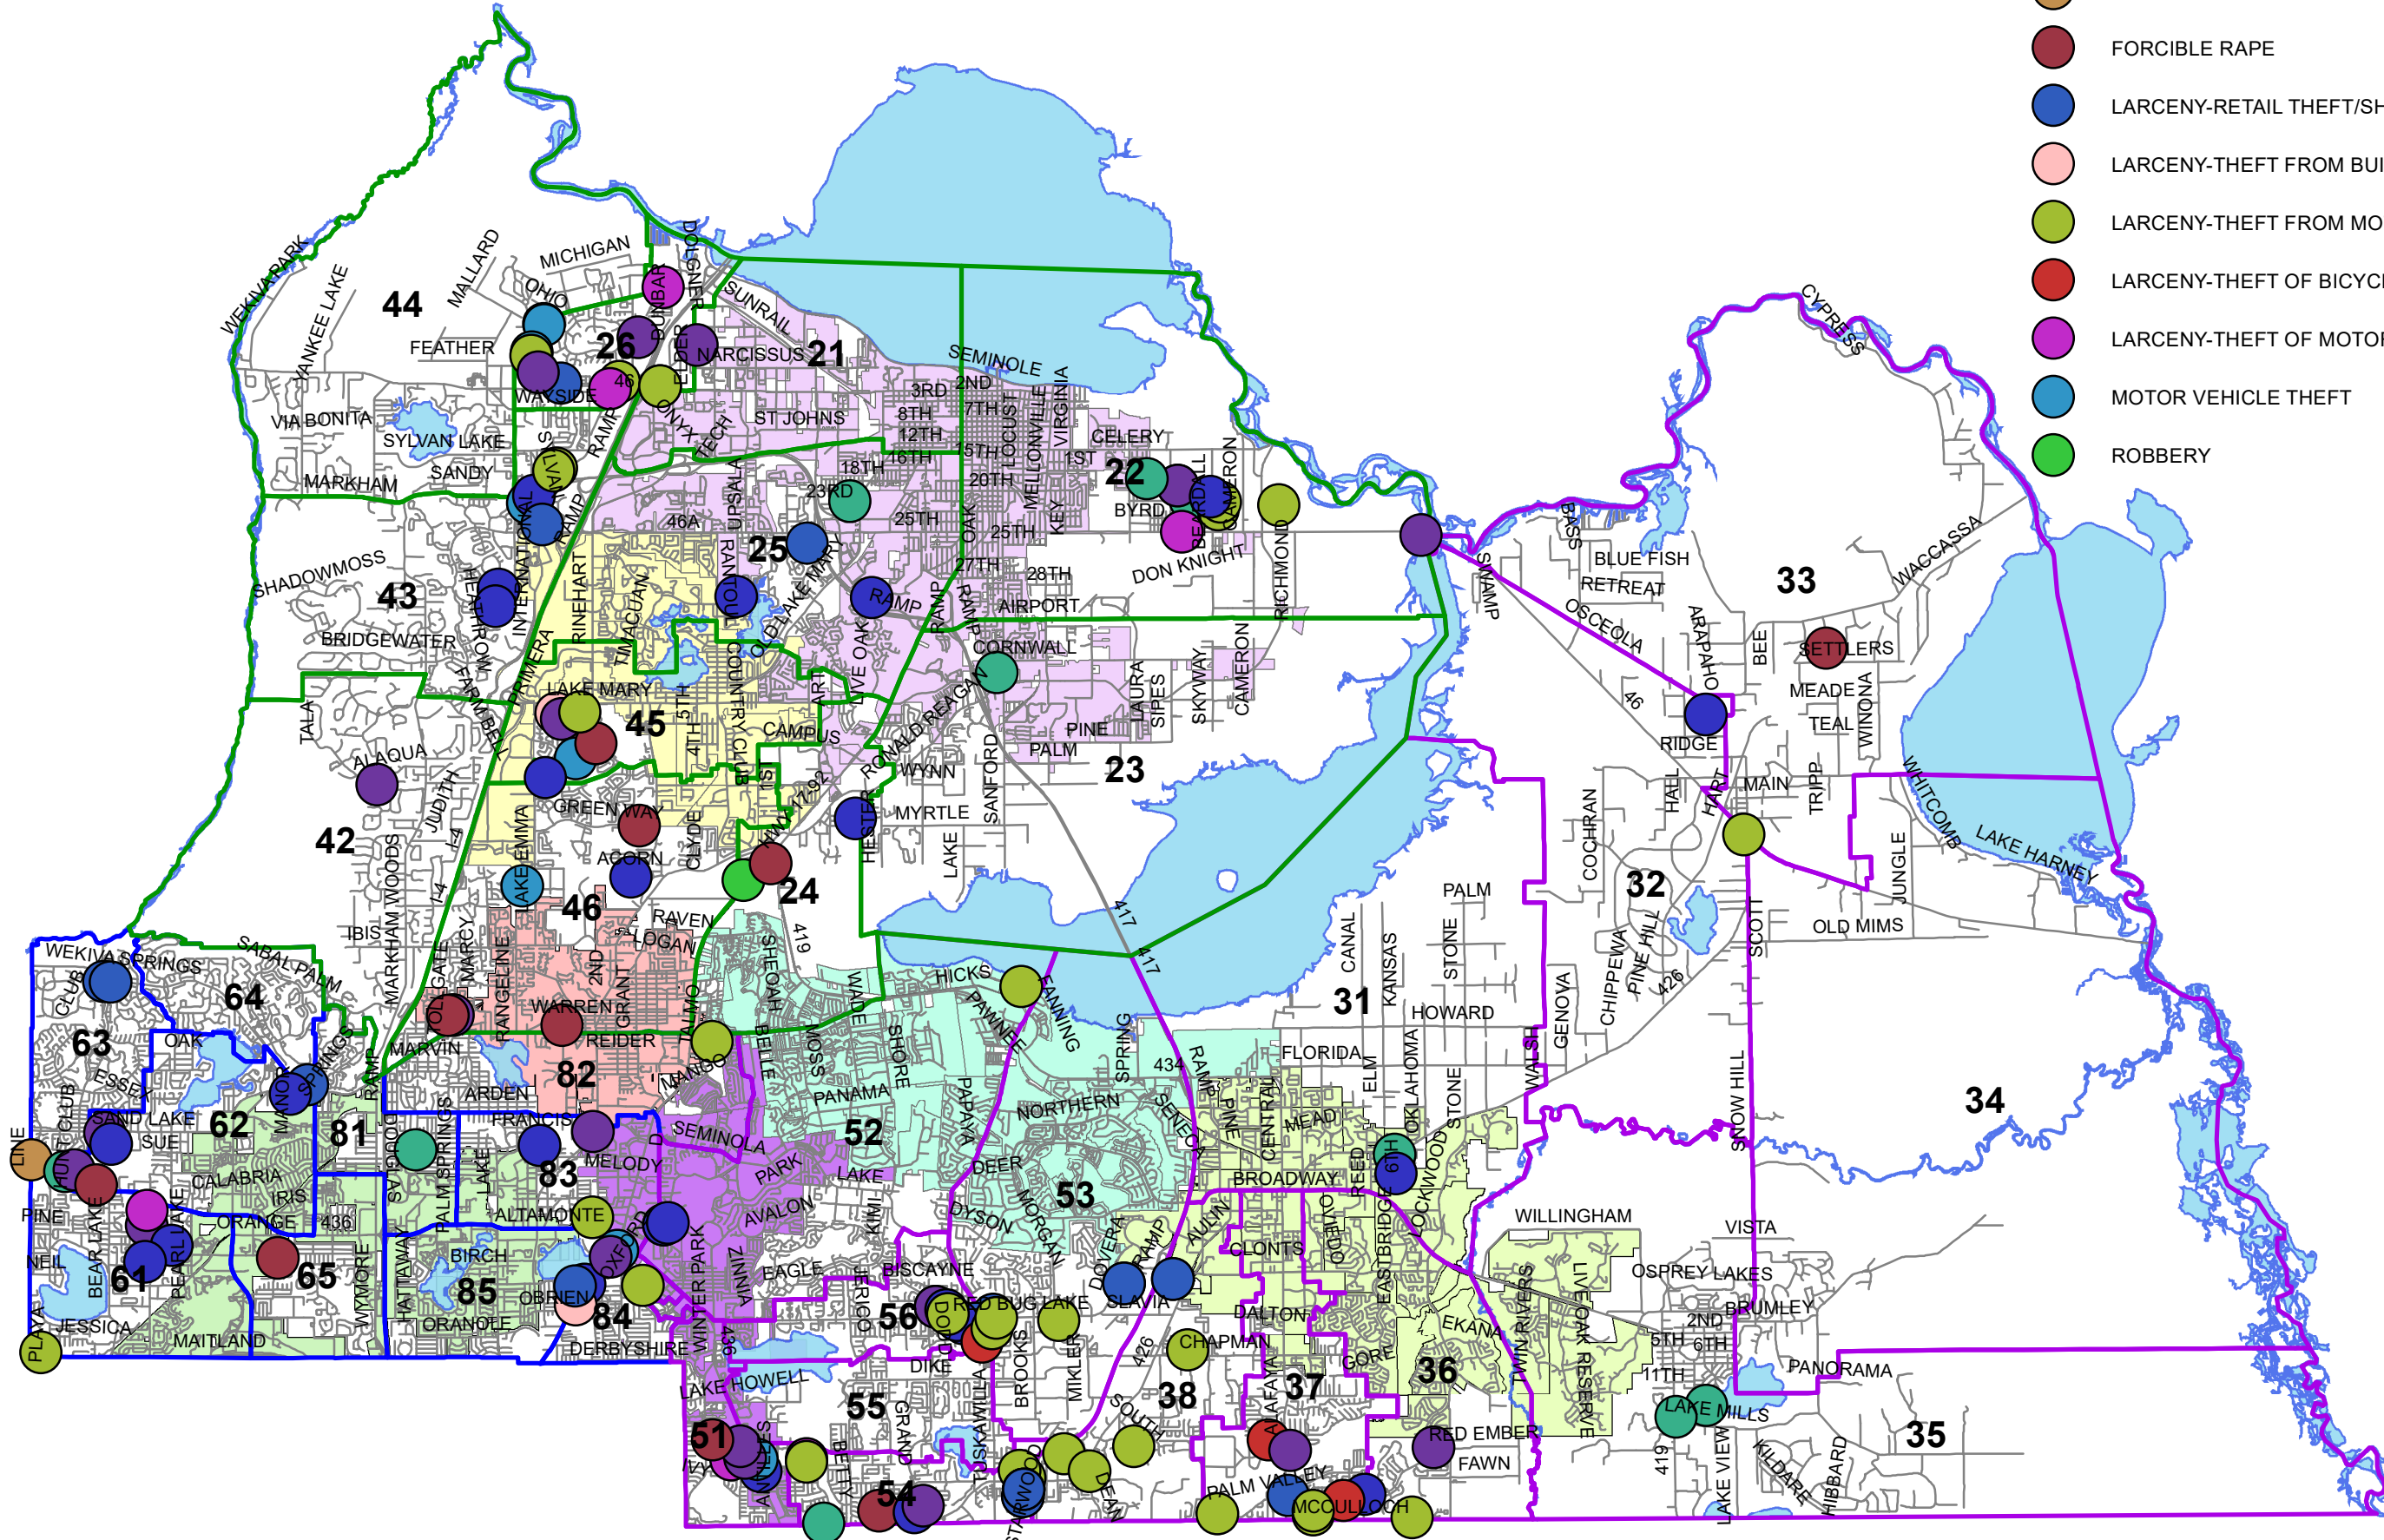

PART I CRIMES

10/01/2021 - 10/31/2021

- AGGRAVATED ASSAULT
- ALL OTHER LARCENY
- BURGLARY
- FORCIBLE FONDLING
- FORCIBLE RAPE
- LARCENY-RETAIL THEFT/SHOPLIFTING
- LARCENY-THEFT FROM BUILDING
- LARCENY-THEFT FROM MOTOR VEHICLE/NO PARTS
- LARCENY-THEFT OF BICYCLES
- LARCENY-THEFT OF MOTOR VEHICLE PARTS/ACCESSORIES
- MOTOR VEHICLE THEFT
- ROBBERY

This map does not include incidents for which addresses could not be verified or geocoded.