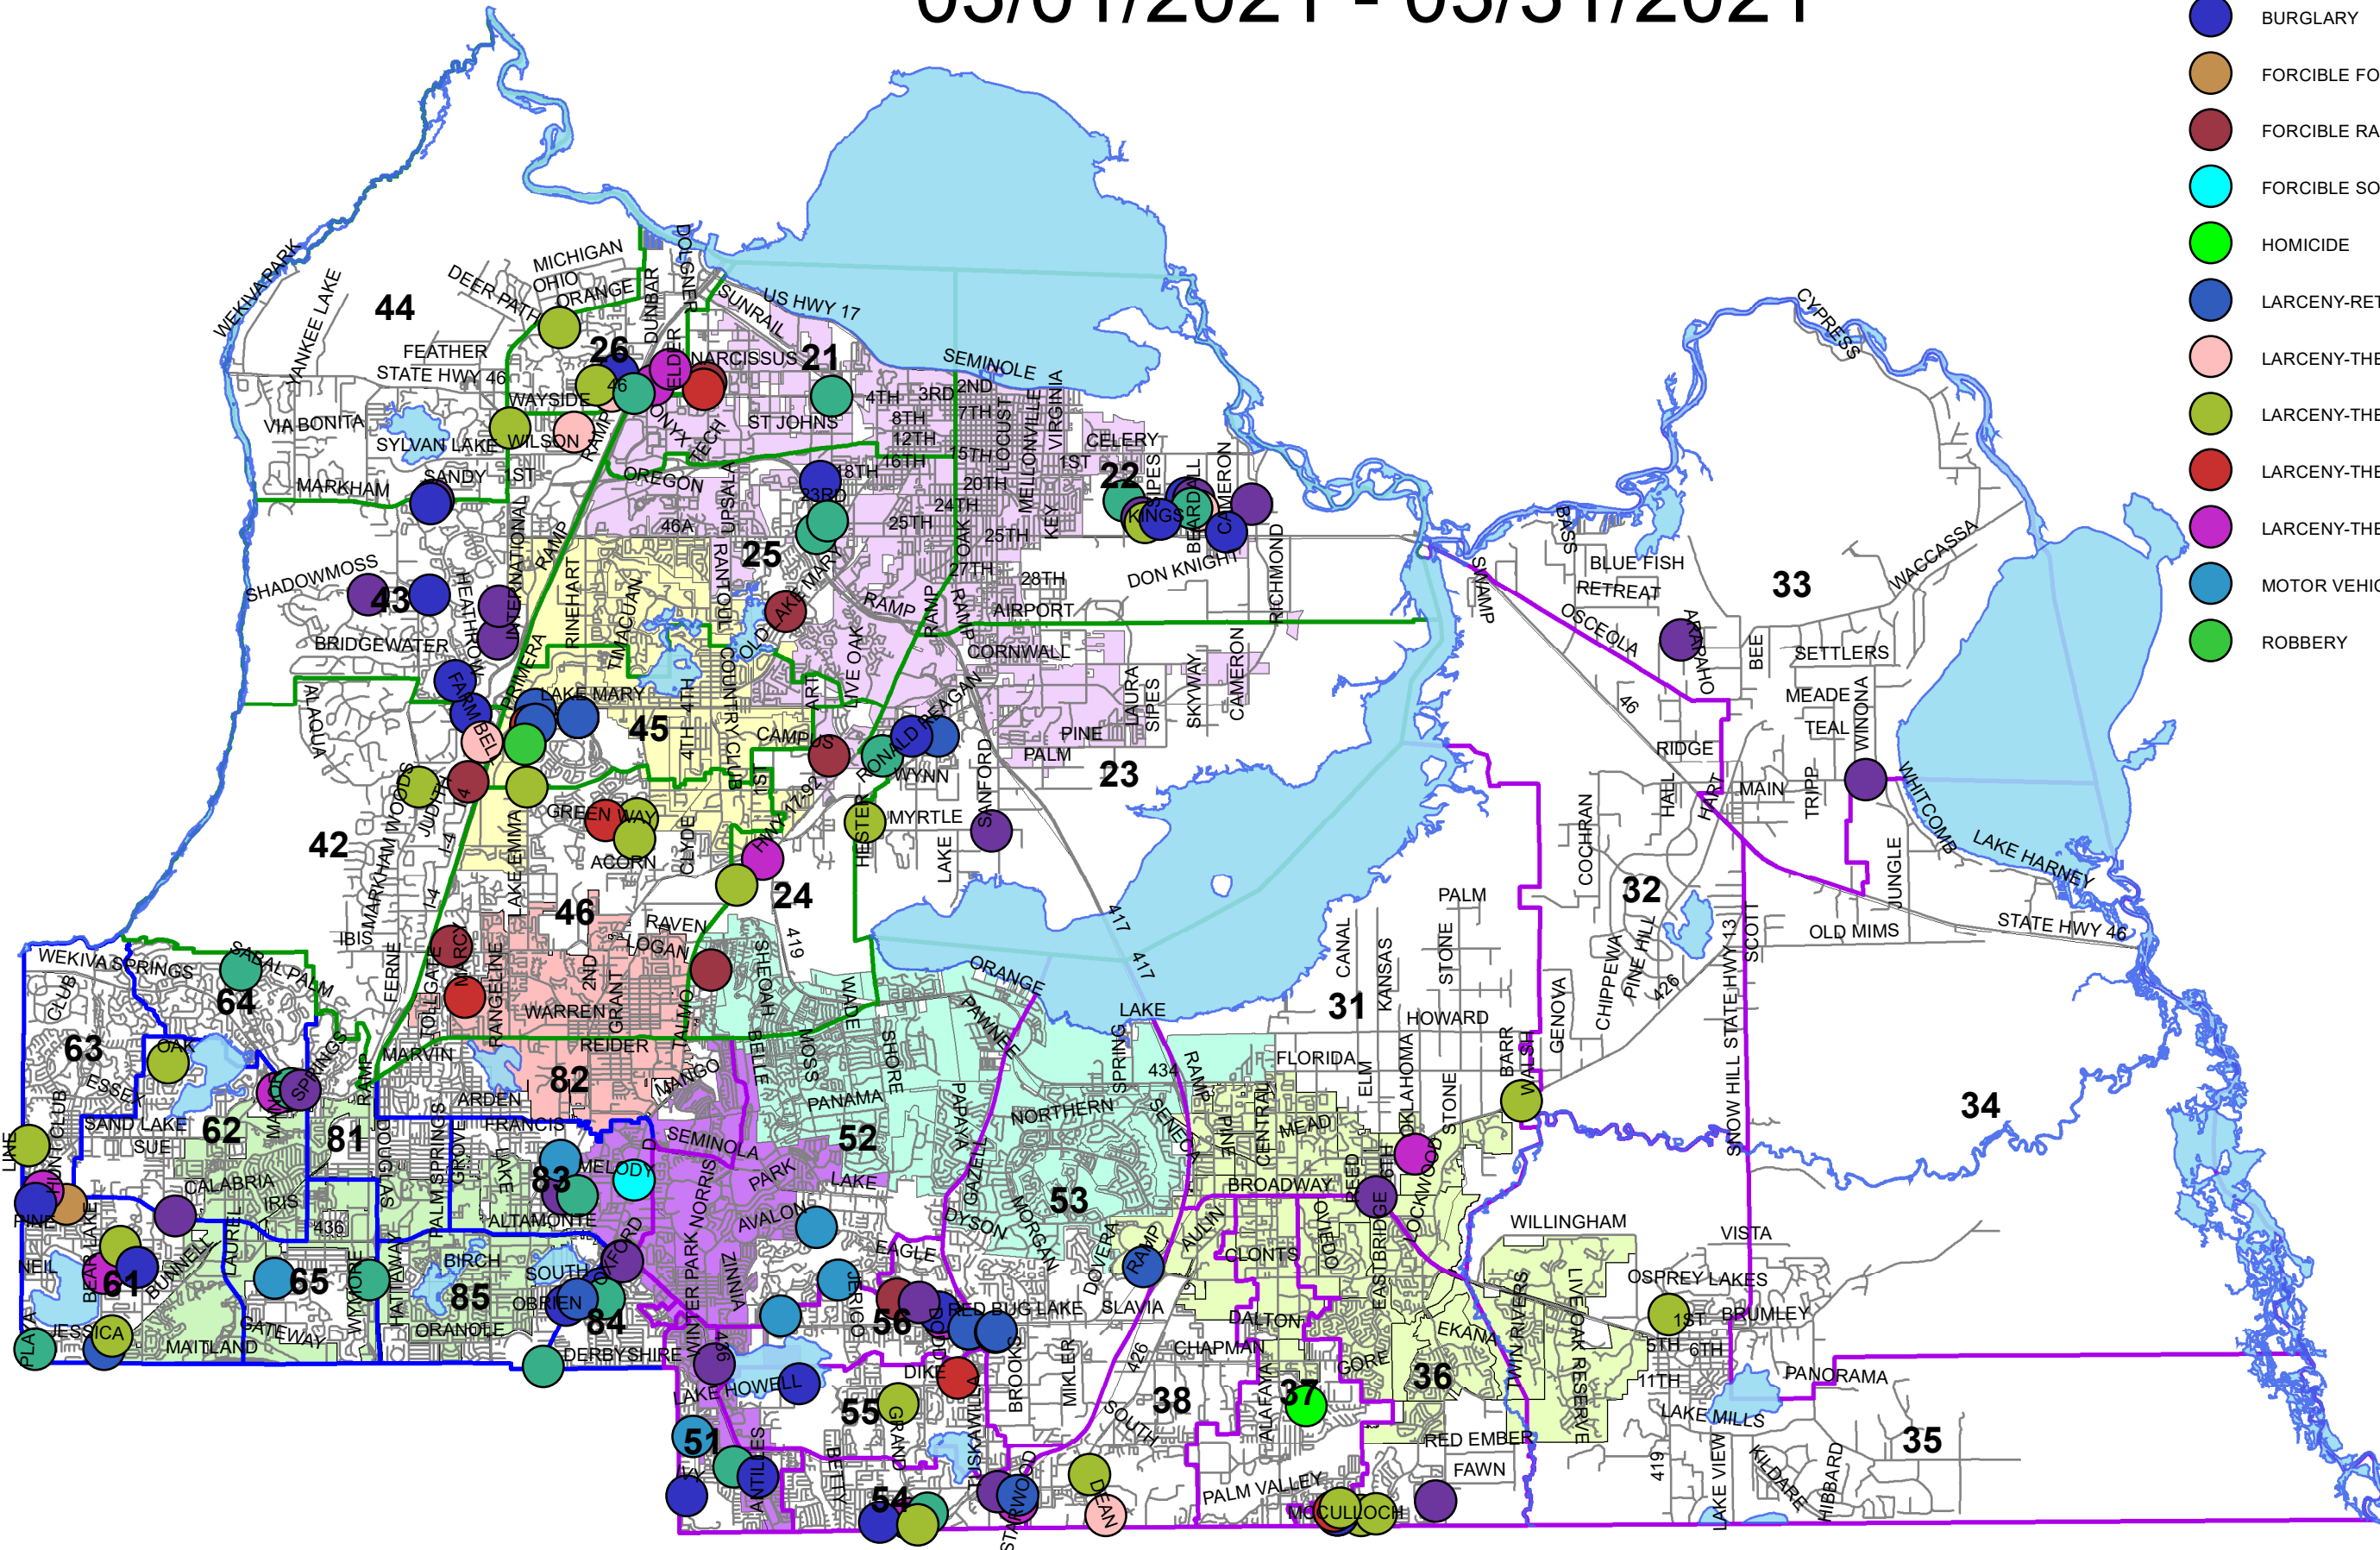

PART I CRIMES

03/01/2021 - 03/31/2021

- AGGRAVATED ASSAULT
- ALL OTHER LARCENY
- BURGLARY
- FORCIBLE FONDLING
- FORCIBLE RAPE
- FORCIBLE SODOMY
- HOMICIDE
- LARCENY-RETAIL THEFT/SHOPLIFTING
- LARCENY-THEFT FROM BUILDING
- LARCENY-THEFT FROM MOTOR VEHICLE/NO PARTS
- LARCENY-THEFT OF BICYCLES
- LARCENY-THEFT OF MOTOR VEHICLE PARTS/ACCESSORIES
- MOTOR VEHICLE THEFT
- ROBBERY

This map does not include incidents for which addresses could not be verified or geocoded.