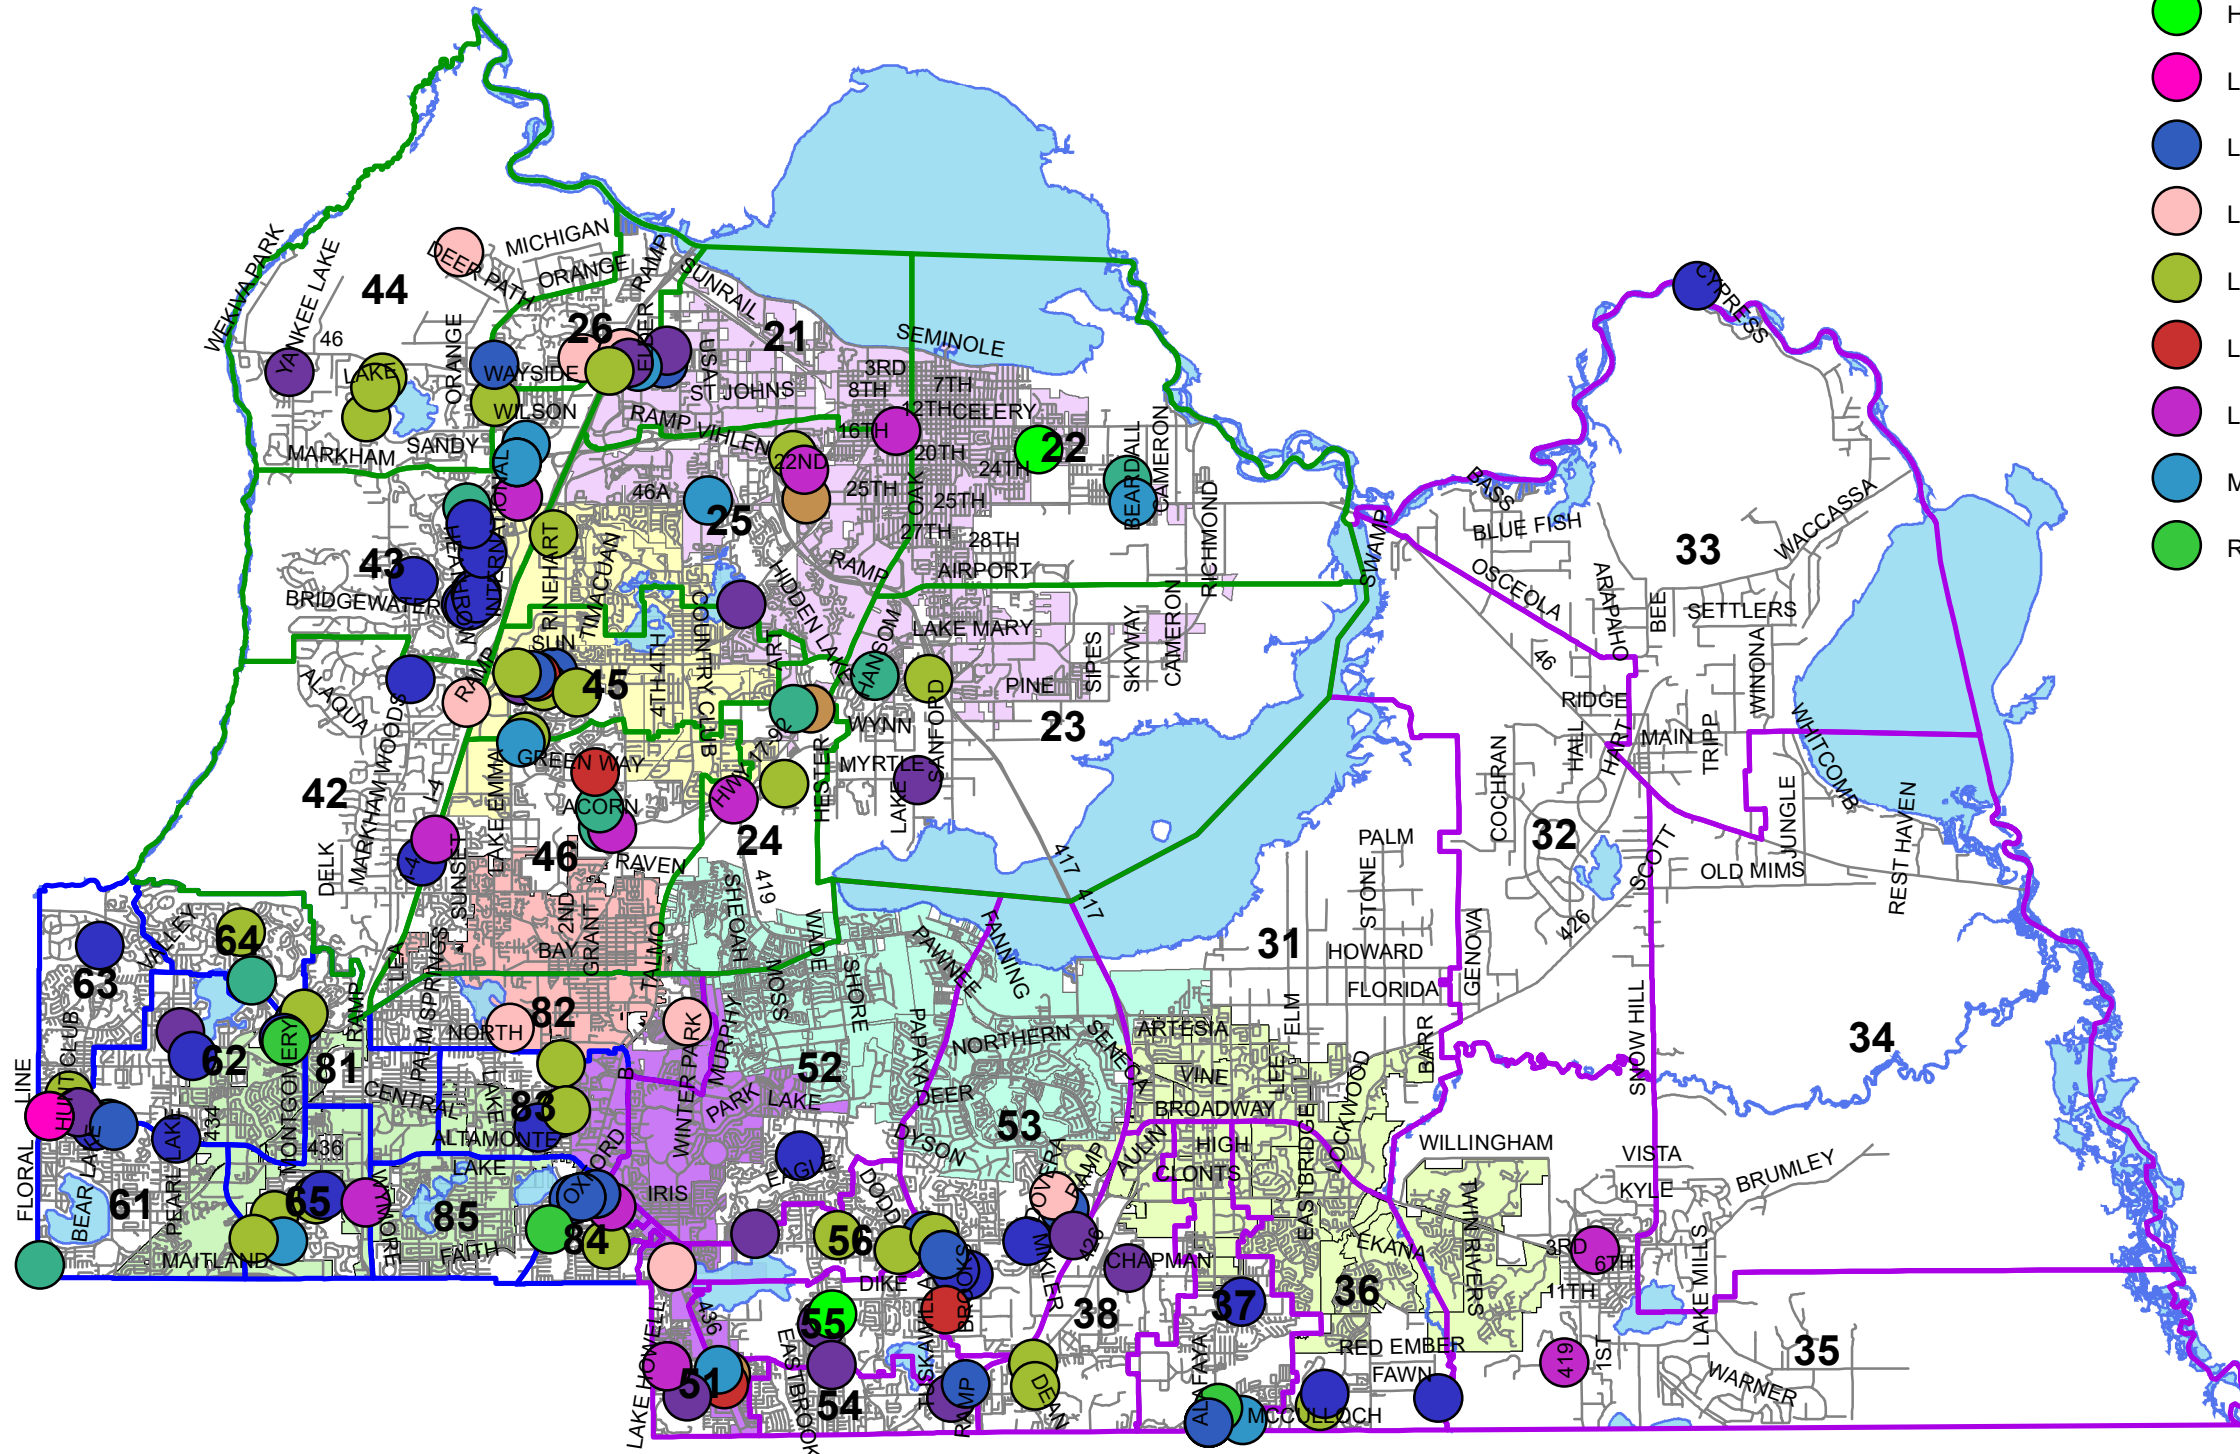

Part I Crimes

04/01/2022 - 04/30/2022

- AGGRAVATED ASSAULT
- ALL OTHER LARCENY
- BURGLARY
- FORCIBLE FONDLING
- FORCIBLE RAPE
- HOMICIDE
- LARCENY-POCKET PICKING
- LARCENY-RETAIL THEFT/SHOPLIFTING
- LARCENY-THEFT FROM BUILDING
- LARCENY-THEFT FROM MOTOR VEHICLE/NO PARTS
- LARCENY-THEFT OF BICYCLES
- LARCENY-THEFT OF MOTOR VEHICLE PARTS/ACCESSORIES
- MOTOR VEHICLE THEFT
- ROBBERY

This map does not include incidents for which addresses could not be verified or geocoded.