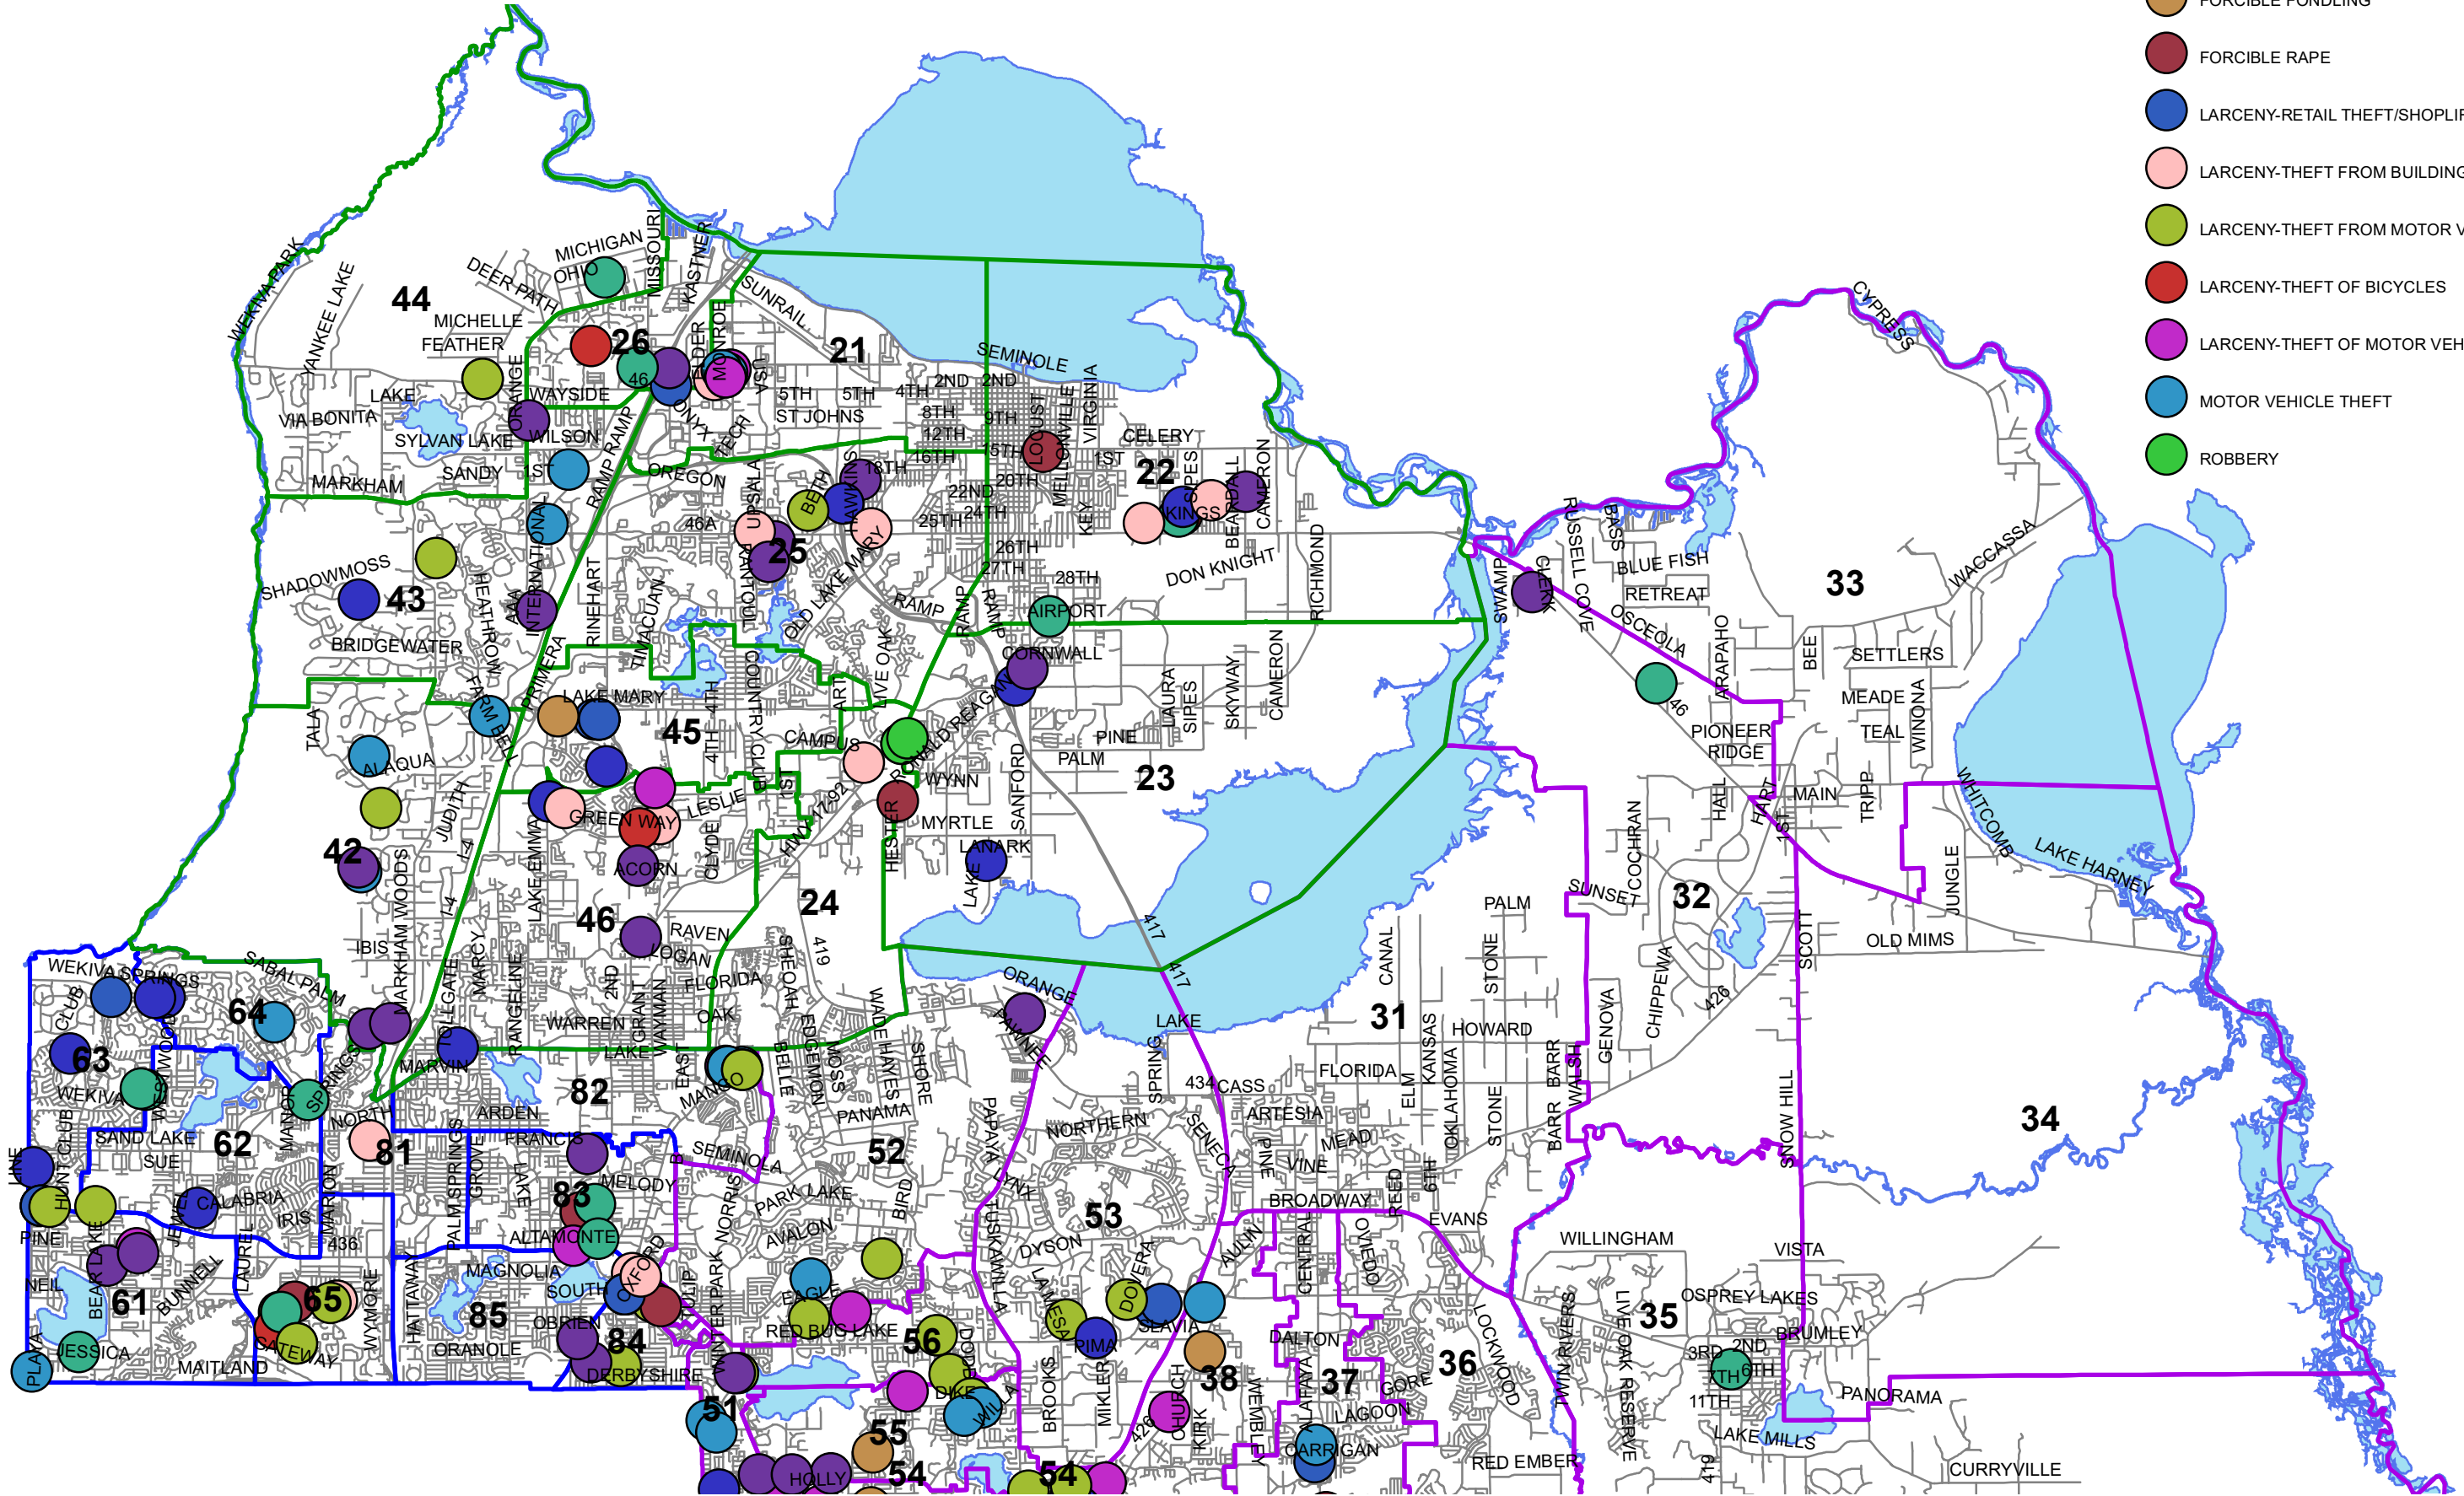

Part I Crimes

04/01/2023 - 04/30/2023

- AGGRAVATED ASSAULT
- ALL OTHER LARCENY
- BURGLARY
- FORCIBLE FONDLING
- FORCIBLE RAPE
- LARCENY-RETAIL THEFT/SHOPLIFTING
- LARCENY-THEFT FROM BUILDING
- LARCENY-THEFT FROM MOTOR VEHICLE/NO PARTS
- LARCENY-THEFT OF BICYCLES
- LARCENY-THEFT OF MOTOR VEHICLE PARTS/ACCESSORIES
- MOTOR VEHICLE THEFT
- ROBBERY

This map does not include incidents for which addresses could not be verified, geocoded, or are related to a locked case.